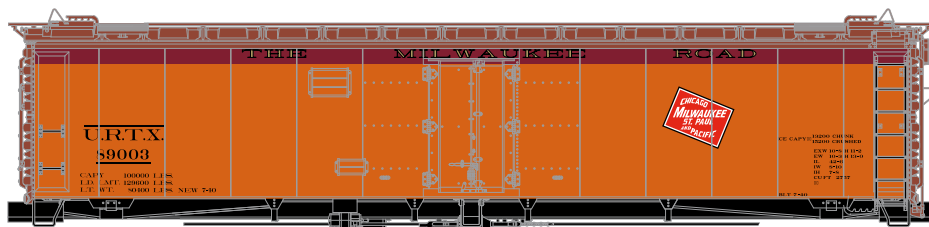

Milwaukee Road

Era: 1940+

ATH94839
ATH94840
ATH94875

HO RTR 50' Ice Reefer, Milwaukee Road #89003
HO RTR 50' Ice Reefer, Milwaukee Road #89044
HO RTR 50' Ice Reefer, Milwaukee Road #89098

All Roads

MODEL FEATURES:

- Fully assembled and ready for your layout
- Newly tooled National B-1 trucks
- Includes molded and wire form grab irons, stirrup steps and recessed ladders
- Positionable Santa Fe-style reversed ice hatches with etched hatch stops

- Separately applied door latch bars
- Separately applied end tack boards
- Photo-etched brake platform
- Machined RP25 profile metal wheels
- McHenry scale knuckle spring couplers installed

Non-ATSF Models: These colorful cars are intended to capture the flavor of vintage 50' Ice Reefers. They are not intended to be prototypically accurate.

$26.98

Visit Your Local Retailer | Visit www.athearn.com | Call 1.800.338.4639