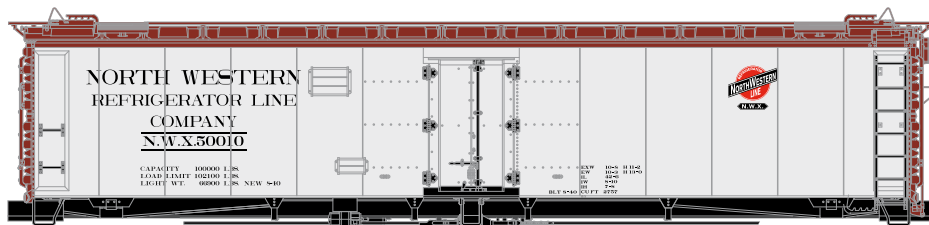

Chicago & NorthWestern

Era: 1940+

ATH94671	HO RTR 50' Ice Reefer, C&NW #50010
ATH94672	HO RTR 50' Ice Reefer, C&NW #50027
ATH94673	HO RTR 50' Ice Reefer, C&NW #51022

$26.98

Visit Your Local Retailer | Visit www.athearn.com | Call 1.800.338.4639

* Union Pacific Licensed Product