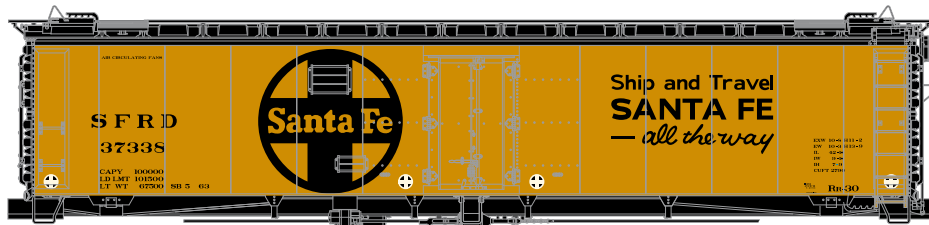

# HO 50' Ice Reefer Santa Fe

Announced 04.24.15  
Orders Due: 05.22.15

ETA: February 2016

Era: 1940+

ATH94674  
ATH94675  
ATH94676

HO RTR 50' Ice Reefer, SF #37292  
HO RTR 50' Ice Reefer, SF #37327  
HO RTR 50' Ice Reefer, SF #37357