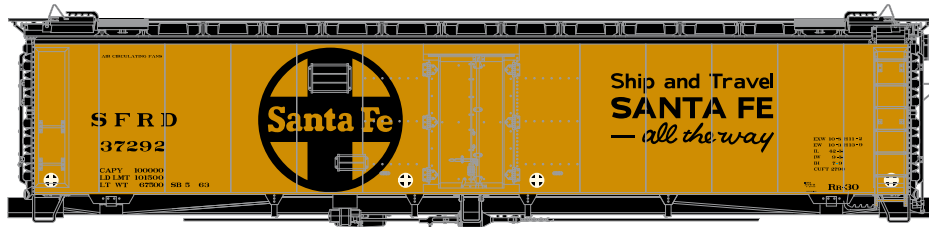

# HO 50' Ice Reefer Santa Fe

Announced 04.24.15  
Orders Due: 05.22.15

ETA: February 2016

Era: 1940+

ATH94674  
ATH94675  
ATH94676

HO RTR 50' Ice Reefer, SF #37292  
HO RTR 50' Ice Reefer, SF #37327  
HO RTR 50' Ice Reefer, SF #37357