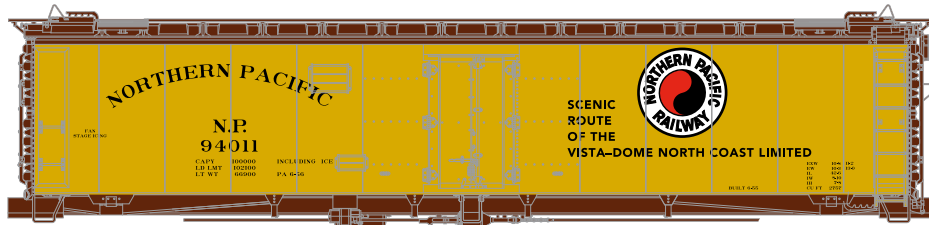

Northern Pacific

Era: 1955+

ATH94668	HO RTR 50' Ice Reefer, NP #94011
ATH94669	HO RTR 50' Ice Reefer, NP #94047
ATH94670	HO RTR 50' Ice Reefer, NP #94082