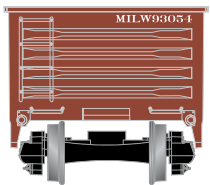

40' Gondola

Announced 08.28.15
Available for Backorder

Chesapeake and Ohio

ETA: July 2016

- RND87839 HO 40' Gondola, C&O #36361
- RND87840 HO 40' Gondola, C&O #36340
- RND87841 HO 40' Gondola, C&O #36345

Herzog

- RND87842 HO 40' Gondola, Herzog #3226
- RND87843 HO 40' Gondola, Herzog #3230
- RND87844 HO 40' Gondola, Herzog #3270

Milwaukee Road

- RND87845 HO 40' Gondola, MILW #93054
- RND87846 HO 40' Gondola, MILW #93101
- RND87847 HO 40' Gondola, MILW #93203