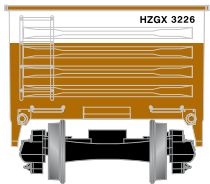

40' Gondola

Announced 08.28.15
Available for Backorder

Chesapeake and Ohio

ETA: July 2016

- RND87839 HO 40' Gondola, C&O #36361
- RND87840 HO 40' Gondola, C&O #36340
- RND87841 HO 40' Gondola, C&O #36345

Herzog