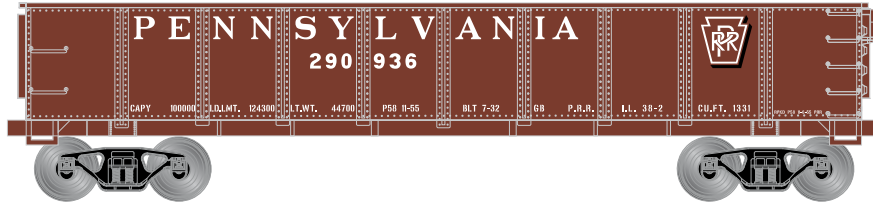

40' Gondola

Announced 08.28.15
Available for Backorder

Pennsylvania Railroad

ETA: July 2016

RND87848	HO 40' Gondola, PRR #290936
RND87849	HO 40' Gondola, PRR #300027
RND87850	HO 40' Gondola, PRR #302294