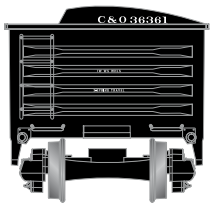

40' Gondola

Announced 08.28.15
Available for Backorder

Chesapeake and Ohio

ETA: July 2016

- RND87839 HO 40' Gondola, C&O #36361
- RND87840 HO 40' Gondola, C&O #36340
- RND87841 HO 40' Gondola, C&O #36345

Herzog

- RND87842 HO 40' Gondola, Herzog #3226
- RND87843 HO 40' Gondola, Herzog #3230
- RND87844 HO 40' Gondola, Herzog #3270

Milwaukee Road

- RND87845 HO 40' Gondola, MILW #93054
- RND87846 HO 40' Gondola, MILW #93101
- RND87847 HO 40' Gondola, MILW #93203