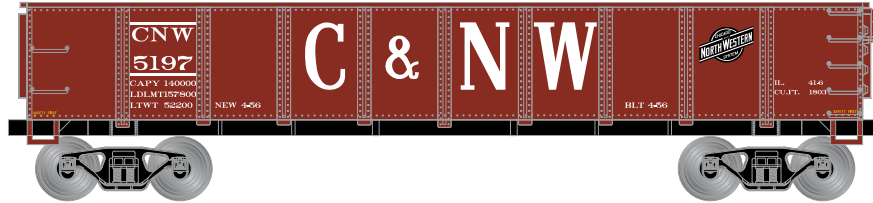

40' Gondola

Announced 08.28.15
Available for Backorder

Chesapeake and Ohio

ETA: July 2016

- RND87839 HO 40' Gondola, C&O #36361
- RND87840 HO 40' Gondola, C&O #36340
- RND87841 HO 40' Gondola, C&O #36345

Herzog

Chicago and North Western*

RND87836	HO 40' Gondola, C&NW #5197
RND87837	HO 40' Gondola, C&NW #5568
RND87838	HO 40' Gondola, C&NW #5660

Texas and Pacific*

RND87851	HO 40' Gondola, T&P #17891
RND87852	HO 40' Gondola, T&P #17894
RND87853	HO 40' Gondola, T&P #17897

- New road numbers and paint schemes
- Fully assembled and ready-to-run
- Precision machined metal wheels
- Body mounted McHenry scale knuckle spring couplers
- Highly-detailed, injection molded body
- Painted and printed for realistic decoration
- Weighted for trouble-free operation
- Wheels with RP25 contours operate on Code 55, 70, 75, 80, 83, and 100 rail
- Window packaging for easy viewing
- Interior plastic blister safely holds the model for convenient storage
- Minimum radius: 15"