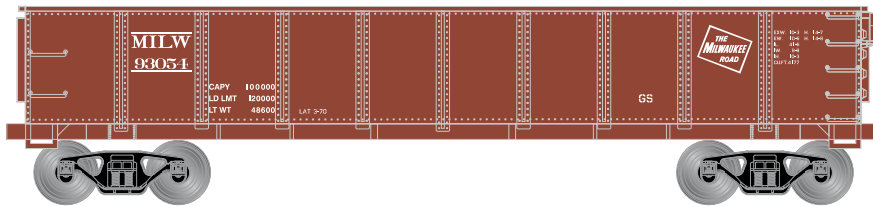

40' Gondola

Announced 08.28.15
Available for Backorder

Chesapeake and Ohio

ETA: July 2016

- RND87839 HO 40' Gondola, C&O #36361
- RND87840 HO 40' Gondola, C&O #36340
- RND87841 HO 40' Gondola, C&O #36345

Herzog

- RND87842 HO 40' Gondola, Herzog #3226
- RND87843 HO 40' Gondola, Herzog #3230
- RND87844 HO 40' Gondola, Herzog #3270

Milwaukee Road

- RND87845 HO 40' Gondola, MILW #93054
- RND87846 HO 40' Gondola, MILW #93101
- RND87847 HO 40' Gondola, MILW #93203

- New road numbers and paint schemes
- Fully assembled and ready-to-run
- Precision machined metal wheels
- Body mounted McHenry scale knuckle spring couplers
- Highly-detailed, injection molded body
- Painted and printed for realistic decoration
- Weighted for trouble-free operation
- Wheels with RP25 contours operate on Code 55, 70, 75, 80, 83, and 100 rail
- Window packaging for easy viewing
- Interior plastic blister safely holds the model for convenient storage
- Minimum radius: 15"