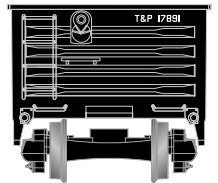

\$25.98

Visit Your Local Retailer | Visit www.athearn.com | Call 1.800.338.4639

40' Gondola

Announced 08.28.15
Available for Backorder

Pennsylvania Railroad

ETA: July 2016

RND87848	HO 40' Gondola, PRR #290936
RND87849	HO 40' Gondola, PRR #300027
RND87850	HO 40' Gondola, PRR #302294

Chicago and North Western*

RND87836	HO 40' Gondola, C&NW #5197
RND87837	HO 40' Gondola, C&NW #5568
RND87838	HO 40' Gondola, C&NW #5660

Texas and Pacific*

RND87851	HO 40' Gondola, T&P #17891
RND87852	HO 40' Gondola, T&P #17894
RND87853	HO 40' Gondola, T&P #17897

- New road numbers and paint schemes
- Fully assembled and ready-to-run
- Precision machined metal wheels
- Body mounted McHenry scale knuckle spring couplers
- Highly-detailed, injection molded body
- Painted and printed for realistic decoration
- Weighted for trouble-free operation
- Wheels with RP25 contours operate on Code 55, 70, 75, 80, 83, and 100 rail
- Window packaging for easy viewing
- Interior plastic blister safely holds the model for convenient storage
- Minimum radius: 15"