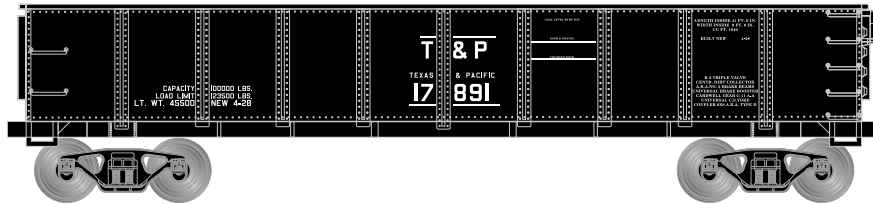

Chicago and North Western*

RND87836	HO 40' Gondola, C&NW #5197
RND87837	HO 40' Gondola, C&NW #5568
RND87838	HO 40' Gondola, C&NW #5660

Texas and Pacific*

RND87851	HO 40' Gondola, T&P #17891
RND87852	HO 40' Gondola, T&P #17894
RND87853	HO 40' Gondola, T&P #17897

- New road numbers and paint schemes
- Fully assembled and ready-to-run
- Precision machined metal wheels
- Body mounted McHenry scale knuckle spring couplers
- Highly-detailed, injection molded body
- Painted and printed for realistic decoration
- Weighted for trouble-free operation
- Wheels with RP25 contours operate on Code 55, 70, 75, 80, 83, and 100 rail
- Window packaging for easy viewing
- Interior plastic blister safely holds the model for convenient storage
- Minimum radius: 15"