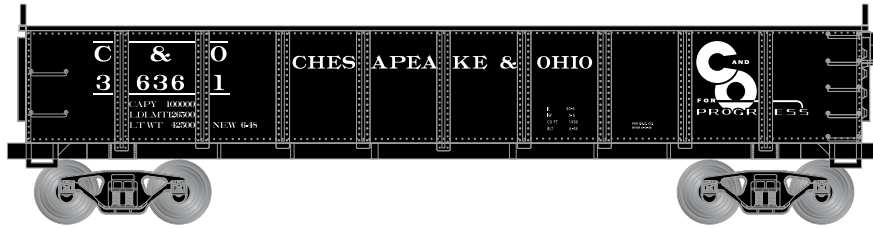

40' Gondola

Announced 08.28.15
Available for Backorder

Chesapeake and Ohio

ETA: July 2016

- RND87839 HO 40' Gondola, C&O #36361
- RND87840 HO 40' Gondola, C&O #36340
- RND87841 HO 40' Gondola, C&O #36345

Herzog

- New road numbers and paint schemes
- Fully assembled and ready-to-run
- Precision machined metal wheels
- Body mounted McHenry scale knuckle spring couplers
- Highly-detailed, injection molded body
- Painted and printed for realistic decoration
- Weighted for trouble-free operation
- Wheels with RP25 contours operate on Code 55, 70, 75, 80, 83, and 100 rail
- Window packaging for easy viewing
- Interior plastic blister safely holds the model for convenient storage
- Minimum radius: 15"