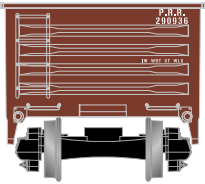

\$25.98

Visit Your Local Retailer | Visit www.athearn.com | Call 1.800.338.4639

40' Gondola

Announced 08.28.15
Available for Backorder

Pennsylvania Railroad

ETA: July 2016

RND87848	HO 40' Gondola, PRR #290936
RND87849	HO 40' Gondola, PRR #300027
RND87850	HO 40' Gondola, PRR #302294

Chicago and North Western*

RND87836	HO 40' Gondola, C&NW #5197
RND87837	HO 40' Gondola, C&NW #5568
RND87838	HO 40' Gondola, C&NW #5660

Texas and Pacific*

RND87851	HO 40' Gondola, T&P #17891
RND87852	HO 40' Gondola, T&P #17894
RND87853	HO 40' Gondola, T&P #17897

- New road numbers and paint schemes
- Fully assembled and ready-to-run
- Precision machined metal wheels
- Body mounted McHenry scale knuckle spring couplers
- Highly-detailed, injection molded body
- Painted and printed for realistic decoration
- Weighted for trouble-free operation
- Wheels with RP25 contours operate on Code 55, 70, 75, 80, 83, and 100 rail
- Window packaging for easy viewing
- Interior plastic blister safely holds the model for convenient storage
- Minimum radius: 15"