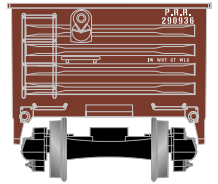

40' Gondola

Announced 08.28.15
Available for Backorder

Chesapeake and Ohio

ETA: July 2016

- RND87839 HO 40' Gondola, C&O #36361
- RND87840 HO 40' Gondola, C&O #36340
- RND87841 HO 40' Gondola, C&O #36345

Herzog

\$25.98

Visit Your Local Retailer | Visit www.athearn.com | Call 1.800.338.4639

40' Gondola

Announced 08.28.15
Available for Backorder

Pennsylvania Railroad

ETA: July 2016

RND87848	HO 40' Gondola, PRR #290936
RND87849	HO 40' Gondola, PRR #300027
RND87850	HO 40' Gondola, PRR #302294

Chicago and North Western*

RND87836	HO 40' Gondola, C&NW #5197
RND87837	HO 40' Gondola, C&NW #5568
RND87838	HO 40' Gondola, C&NW #5660

Texas and Pacific*

RND87851	HO 40' Gondola, T&P #17891
RND87852	HO 40' Gondola, T&P #17894
RND87853	HO 40' Gondola, T&P #17897

- New road numbers and paint schemes
- Fully assembled and ready-to-run
- Precision machined metal wheels
- Body mounted McHenry scale knuckle spring couplers
- Highly-detailed, injection molded body
- Painted and printed for realistic decoration
- Weighted for trouble-free operation
- Wheels with RP25 contours operate on Code 55, 70, 75, 80, 83, and 100 rail
- Window packaging for easy viewing
- Interior plastic blister safely holds the model for convenient storage
- Minimum radius: 15"