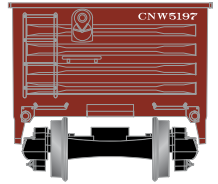

40' Gondola

Announced 08.28.15
Available for Backorder

Chesapeake and Ohio

ETA: July 2016

- RND87839 HO 40' Gondola, C&O #36361
- RND87840 HO 40' Gondola, C&O #36340
- RND87841 HO 40' Gondola, C&O #36345

Herzog

\$25.98

Visit Your Local Retailer | Visit www.athearn.com | Call 1.800.338.4639

40' Gondola

Announced 08.28.15
Available for Backorder

Pennsylvania Railroad

ETA: July 2016

RND87848	HO 40' Gondola, PRR #290936
RND87849	HO 40' Gondola, PRR #300027
RND87850	HO 40' Gondola, PRR #302294

Chicago and North Western*

RND87836	HO 40' Gondola, C&NW #5197
RND87837	HO 40' Gondola, C&NW #5568
RND87838	HO 40' Gondola, C&NW #5660

Texas and Pacific*

RND87851	HO 40' Gondola, T&P #17891
RND87852	HO 40' Gondola, T&P #17894
RND87853	HO 40' Gondola, T&P #17897

- New road numbers and paint schemes
- Fully assembled and ready-to-run
- Precision machined metal wheels
- Body mounted McHenry scale knuckle spring couplers
- Highly-detailed, injection molded body
- Painted and printed for realistic decoration
- Weighted for trouble-free operation
- Wheels with RP25 contours operate on Code 55, 70, 75, 80, 83, and 100 rail
- Window packaging for easy viewing
- Interior plastic blister safely holds the model for convenient storage
- Minimum radius: 15"