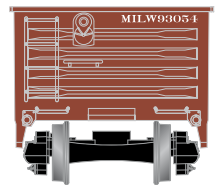

40' Gondola

Announced 08.28.15
Available for Backorder

Chesapeake and Ohio

ETA: July 2016

- RND87839 HO 40' Gondola, C&O #36361
- RND87840 HO 40' Gondola, C&O #36340
- RND87841 HO 40' Gondola, C&O #36345

Herzog

- RND87842 HO 40' Gondola, Herzog #3226
- RND87843 HO 40' Gondola, Herzog #3230
- RND87844 HO 40' Gondola, Herzog #3270

Milwaukee Road

- RND87845 HO 40' Gondola, MILW #93054
- RND87846 HO 40' Gondola, MILW #93101
- RND87847 HO 40' Gondola, MILW #93203