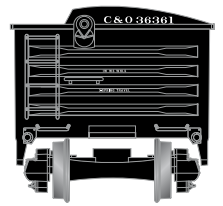

40' Gondola

Announced 08.28.15
Available for Backorder

Chesapeake and Ohio

ETA: July 2016

- RND87839 HO 40' Gondola, C&O #36361
- RND87840 HO 40' Gondola, C&O #36340
- RND87841 HO 40' Gondola, C&O #36345

Herzog