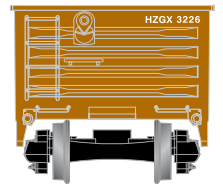

40' Gondola

Announced 08.28.15
Available for Backorder

Chesapeake and Ohio

ETA: July 2016

- RND87839 HO 40' Gondola, C&O #36361
- RND87840 HO 40' Gondola, C&O #36340
- RND87841 HO 40' Gondola, C&O #36345

Herzog

- New road numbers and paint schemes
- Fully assembled and ready-to-run
- Precision machined metal wheels
- Body mounted McHenry scale knuckle spring couplers
- Highly-detailed, injection molded body
- Painted and printed for realistic decoration
- Weighted for trouble-free operation
- Wheels with RP25 contours operate on Code 55, 70, 75, 80, 83, and 100 rail
- Window packaging for easy viewing
- Interior plastic blister safely holds the model for convenient storage
- Minimum radius: 15"