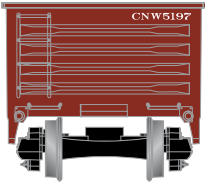

\$25.98

Visit Your Local Retailer | Visit www.athearn.com | Call 1.800.338.4639

40' Gondola

Announced 08.28.15
Available for Backorder

Pennsylvania Railroad

ETA: July 2016

RND87848	HO 40' Gondola, PRR #290936
RND87849	HO 40' Gondola, PRR #300027
RND87850	HO 40' Gondola, PRR #302294

Chicago and North Western*

RND87836	HO 40' Gondola, C&NW #5197
RND87837	HO 40' Gondola, C&NW #5568
RND87838	HO 40' Gondola, C&NW #5660

Texas and Pacific*

RND87851	HO 40' Gondola, T&P #17891
RND87852	HO 40' Gondola, T&P #17894
RND87853	HO 40' Gondola, T&P #17897