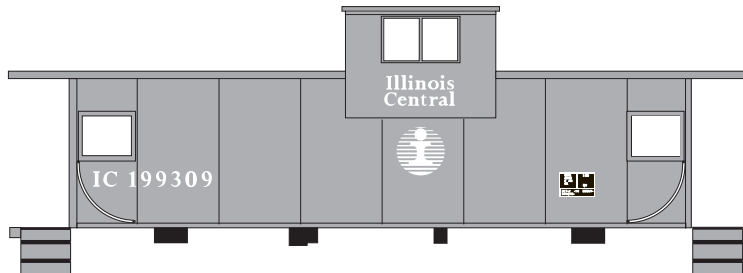

# Wide Vision Caboose

\_\_\_ 75222 Canadian National #77014 \$18.98  
 \_\_\_ 75223 Canadian National #79823 \$18.98

\_\_\_ 75224 Canadian Pacific #420985 \$18.98  
 \_\_\_ 75225 Canadian Pacific #420990 \$18.98