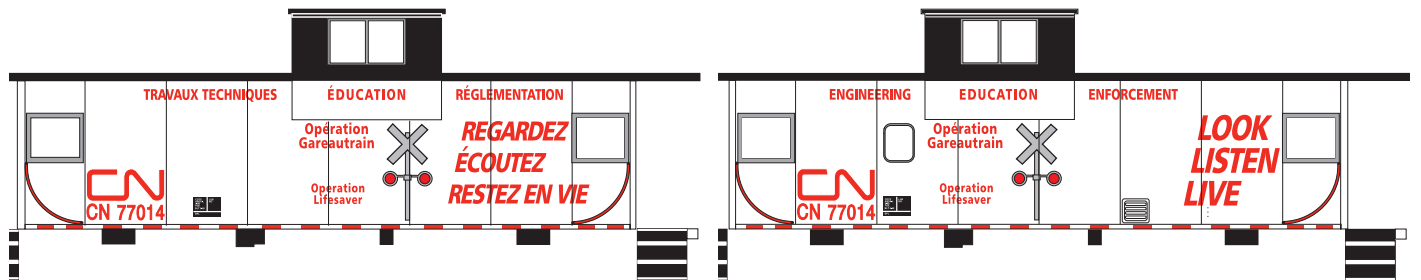

Announced: 10-14-08
Orders Due: 11-14-08
ETA: April 2009

Wide Vision Caboose

___ 75222 Canadian National #77014 $18.98
___ 75223 Canadian National #79823 $18.98