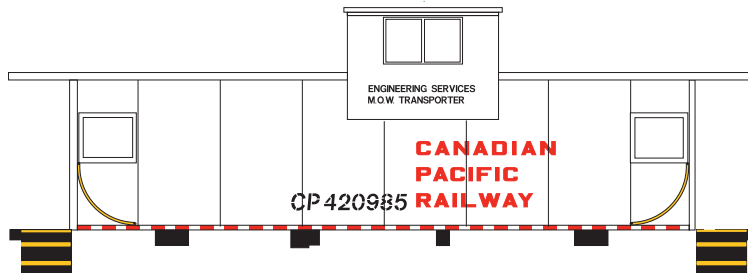

# Wide Vision Caboose

\_\_\_ 75222 Canadian National #77014 \$18.98  
 \_\_\_ 75223 Canadian National #79823 \$18.98

\_\_\_ 75224 Canadian Pacific #420985 \$18.98  
 \_\_\_ 75225 Canadian Pacific #420990 \$18.98