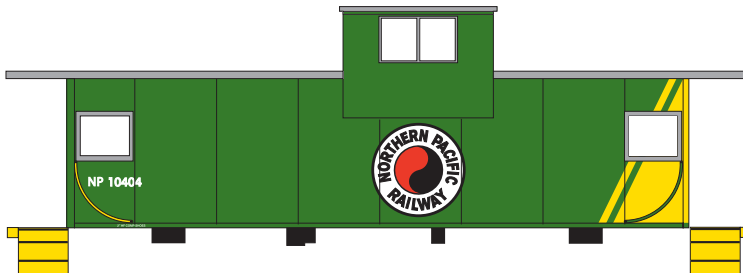

\_\_\_ 75226 Illinois Central #199309 \$18.98  
 \_\_\_ 75227 Illinois Central #199311 \$18.98

\_\_\_ 75228 Northern Pacific #10404 \$18.98  
 \_\_\_ 75229 Northern Pacific #10417 \$18.98

- Fully assembled and ready to operate
- Full window glazing
- Exquisite painting and printing
- McHenry® scale knuckle spring couplers