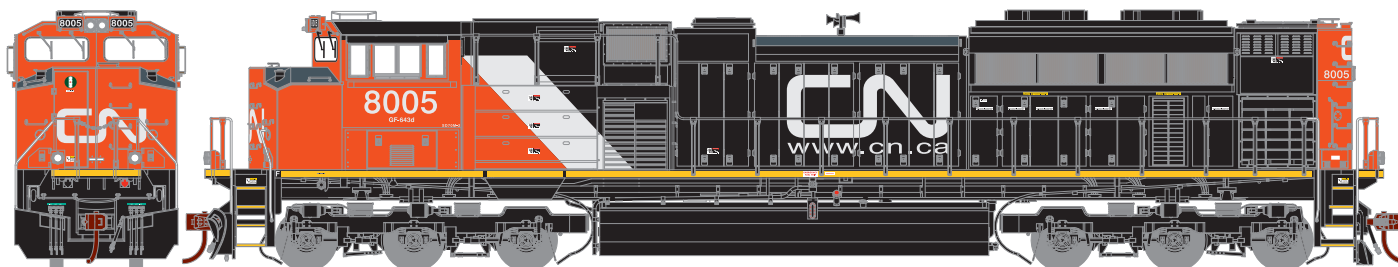

Announced: 10-19-10
 Orders Due: 12-17-10
 ETA: July 2011

SD70M-2/SD70ACe

___ G68524 No Sound \$189.98* ___ G68624 Sound \$289.98* SD70ACe UP #1983 Western Pacific Heritage

___ G68525 No Sound \$189.98 ___ G68625 Sound \$289.98 SD70M-2 Canadian National #8005
 ___ G68526 No Sound \$189.98 ___ G68626 Sound \$289.98 SD70M-2 Canadian National #8013
 ___ G68527 No Sound \$189.98 ___ G68627 Sound \$289.98 SD70M-2 Canadian National #8023
 ___ G68528 No Sound \$189.98 ___ G68628 Sound \$289.98 SD70M-2 Canadian National #8024
 ___ G68503 No Sound \$189.98 ___ G68603 Sound \$289.98 SD70M-2 Undecorated (CN 8000-8024)

___ G68529 No Sound \$189.98 ___ G68629 Sound \$289.98 SD70M-2 Florida East Coast #100
 ___ G68530 No Sound \$189.98 ___ G68630 Sound \$289.98 SD70M-2 Florida East Coast #101
 ___ G68531 No Sound \$189.98 ___ G68631 Sound \$289.98 SD70M-2 Florida East Coast #102
 ___ G68532 No Sound \$189.98 ___ G68632 Sound \$289.98 SD70M-2 Florida East Coast #103
 ___ G68504 No Sound \$189.98 ___ G68604 Sound \$289.98 SD70M-2 Undec (FEC 100-103 and NS)