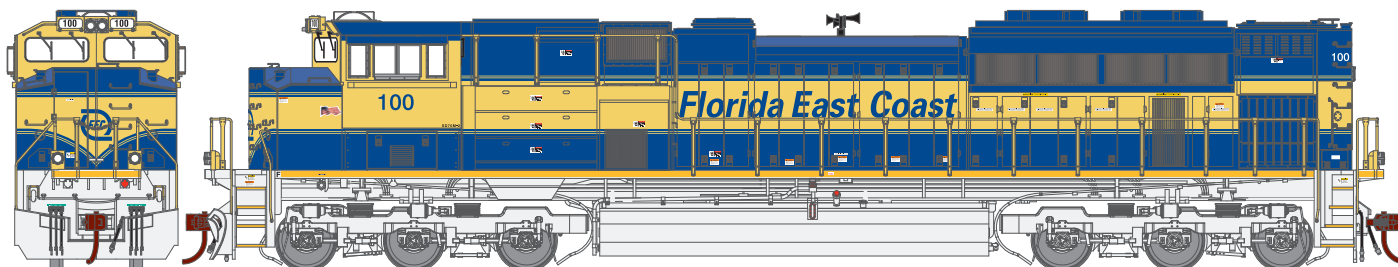

Announced: 10-19-10
 Orders Due: 12-17-10
 ETA: July 2011

SD70M-2/SD70ACe

___ G68524 No Sound \$189.98* ___ G68624 Sound \$289.98* SD70ACe UP #1983 Western Pacific Heritage

___ G68525 No Sound \$189.98 ___ G68625 Sound \$289.98 SD70M-2 Canadian National #8005
 ___ G68526 No Sound \$189.98 ___ G68626 Sound \$289.98 SD70M-2 Canadian National #8013
 ___ G68527 No Sound \$189.98 ___ G68627 Sound \$289.98 SD70M-2 Canadian National #8023
 ___ G68528 No Sound \$189.98 ___ G68628 Sound \$289.98 SD70M-2 Canadian National #8024
 ___ G68503 No Sound \$189.98 ___ G68603 Sound \$289.98 SD70M-2 Undecorated (CN 8000-8024)

___ G68529 No Sound \$189.98 ___ G68629 Sound \$289.98 SD70M-2 Florida East Coast #100
 ___ G68530 No Sound \$189.98 ___ G68630 Sound \$289.98 SD70M-2 Florida East Coast #101
 ___ G68531 No Sound \$189.98 ___ G68631 Sound \$289.98 SD70M-2 Florida East Coast #102
 ___ G68532 No Sound \$189.98 ___ G68632 Sound \$289.98 SD70M-2 Florida East Coast #103
 ___ G68504 No Sound \$189.98 ___ G68604 Sound \$289.98 SD70M-2 Undec (FEC 100-103 and NS)