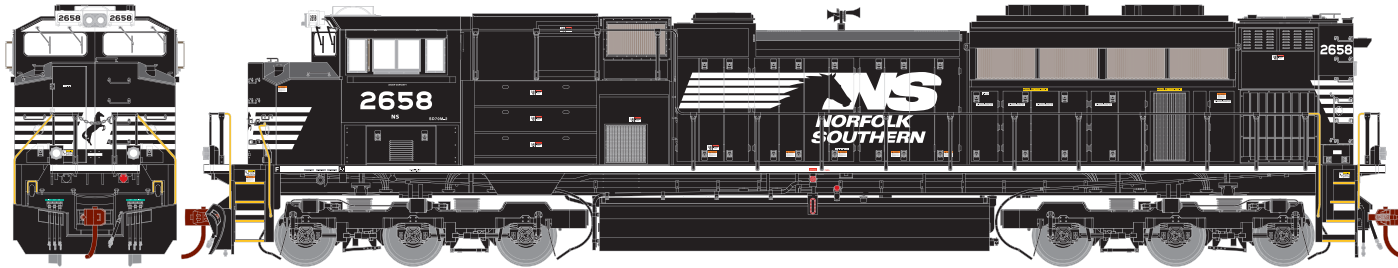

Announced: 10-19-10
 Orders Due: 12-17-10
 ETA: July 2011

SD70M-2/SD70ACe

___ G68524 No Sound \$189.98* ___ G68624 Sound \$289.98* SD70ACe UP #1983 Western Pacific Heritage

___ G68525 No Sound \$189.98 ___ G68625 Sound \$289.98 SD70M-2 Canadian National #8005
 ___ G68526 No Sound \$189.98 ___ G68626 Sound \$289.98 SD70M-2 Canadian National #8013
 ___ G68527 No Sound \$189.98 ___ G68627 Sound \$289.98 SD70M-2 Canadian National #8023
 ___ G68528 No Sound \$189.98 ___ G68628 Sound \$289.98 SD70M-2 Canadian National #8024
 ___ G68503 No Sound \$189.98 ___ G68603 Sound \$289.98 SD70M-2 Undecorated (CN 8000-8024)

___ G68529 No Sound \$189.98 ___ G68629 Sound \$289.98 SD70M-2 Florida East Coast #100
 ___ G68530 No Sound \$189.98 ___ G68630 Sound \$289.98 SD70M-2 Florida East Coast #101
 ___ G68531 No Sound \$189.98 ___ G68631 Sound \$289.98 SD70M-2 Florida East Coast #102
 ___ G68532 No Sound \$189.98 ___ G68632 Sound \$289.98 SD70M-2 Florida East Coast #103
 ___ G68504 No Sound \$189.98 ___ G68604 Sound \$289.98 SD70M-2 Undec (FEC 100-103 and NS)