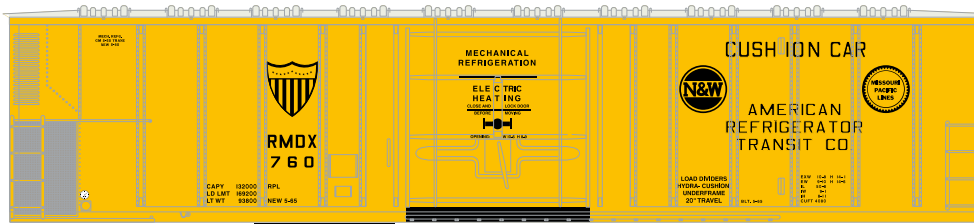

## American Refrigerator Transit

Announced 05.22.15  
**Orders Due: 06.26.15**

ETA: March 2016

DO NOT OPEN THIS  
 UNTIL THE DOOR IS OPEN.

- ATH17492 N 57' Mechanical Reefer, RMDX #760
- ATH17493 N 57' Mechanical Reefer, RMDX #765
- ATH17494 N 57' Mechanical Reefer, RMDX #774