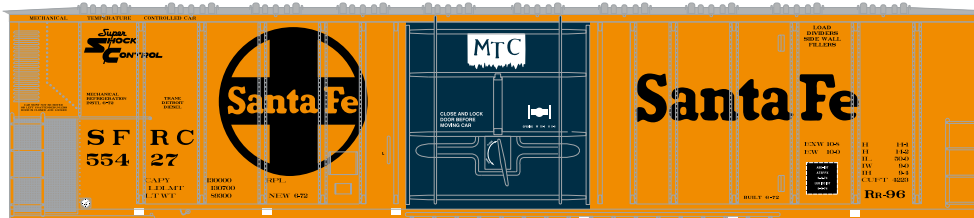

Santa Fe

DO NOT OPEN THIS
UNTIL THE DOOR IS OPEN.

- ATH17495 N 57' Mechanical Reefer, SF #55427
- ATH17496 N 57' Mechanical Reefer, SF #55499
- ATH17497 N 57' Mechanical Reefer, SF #55613