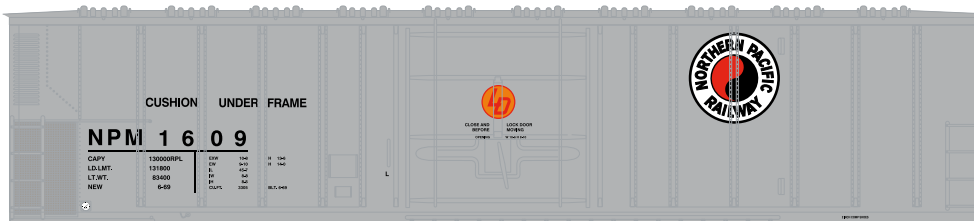

Northern Pacific

- ATH17507 N 57' Mechanical Reefer, NP #1609
- ATH17508 N 57' Mechanical Reefer, NP #1634
- ATH17509 N 57' Mechanical Reefer, NP #1642