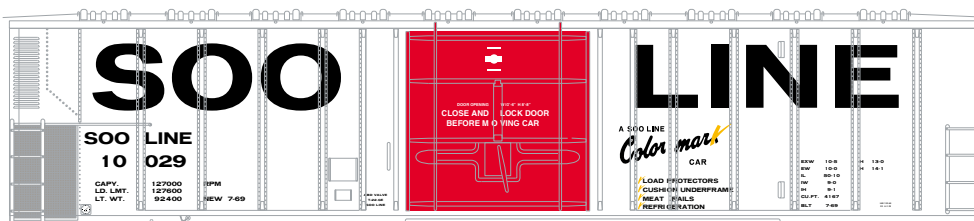

SOO Line

- ATH17510 N 57' Mechanical Reefer, SOO #10024
- ATH17511 N 57' Mechanical Reefer, SOO #10029
- ATH17512 N 57' Mechanical Reefer, SOO #10033

$24.98

Visit Your Local Retailer | Visit www.athearn.com | Call 1.800.338.4639