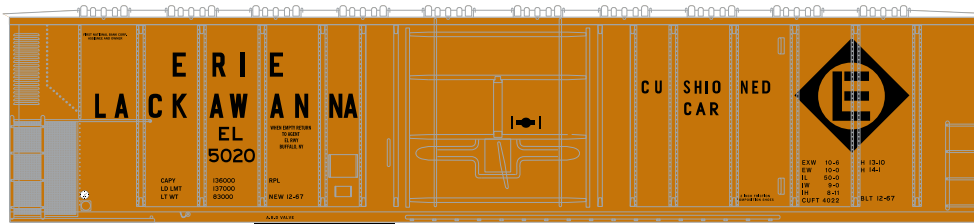

N 57' Mechanical Reefer

Erie Lackawanna

Announced 05.22.15
Orders Due: 06.26.15

ETA: March 2016

- ATH17501 N 57' Mechanical Reefer, EL #5020
- ATH17505 N 57' Mechanical Reefer, EL #5023
- ATH17506 N 57' Mechanical Reefer, EL #5031