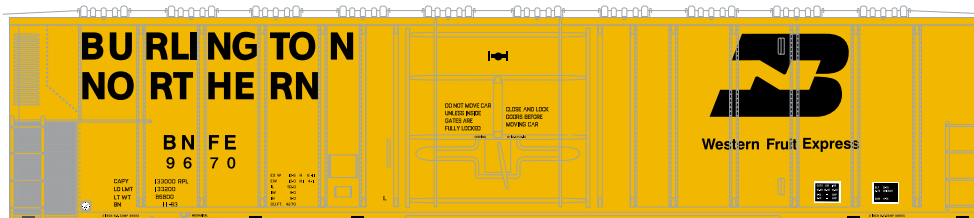

Burlington Northern (Yellow)

DO NOT OPEN THIS
UNTIL THE DOOR IS OPEN.

- ATH17498 N 57' Mechanical Reefer, BN/Yellow #9670
- ATH17499 N 57' Mechanical Reefer, BN/Yellow #9672
- ATH17500 N 57' Mechanical Reefer, BN/Yellow #9675

$24.98

Visit Your Local Retailer | Visit www.athearn.com | Call 1.800.338.4639