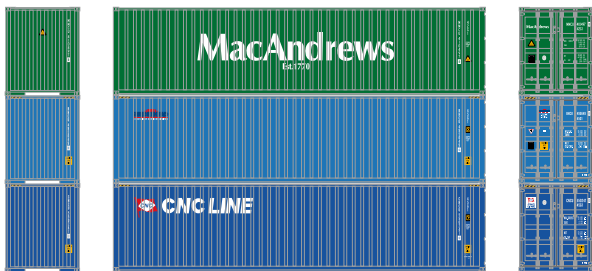

ATH27152 HO RTR 40' Hi-Cube Containers, SM Line (3)

Assorted

Primed for Grime

ATH27153 HO RTR 40' Hi-Cube Containers, APL/MOL/CNC Line (3)

Assorted

ATH27154 HO RTR 40' Hi-Cube Containers, MMCU/BHCU/CNCU (3)

Seaboard

ATH27155 HO RTR 40' Hi-Cube Containers, SBD (3)

Hyundai Merchant Marine

ATH27156 HO RTR 40' Hi-Cube Containers, HMM (3)

All Carriers

MODEL FEATURES:

- Factory assembled with many detail parts applied
- Three different road numbers per pack
- Some SKUs feature multiple logos and/or decoration variations