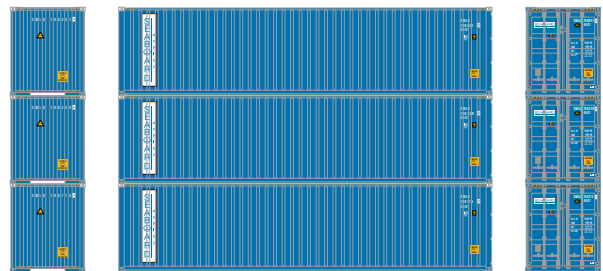

ATH27152 HO RTR 40' Hi-Cube Containers, SM Line (3)

Assorted

Primed for Grime

ATH27153 HO RTR 40' Hi-Cube Containers, APL/MOL/CNC Line (3)

Assorted

ATH27154 HO RTR 40' Hi-Cube Containers, MMCU/BHCU/CNCU (3)

Seaboard

ATH27155 HO RTR 40' Hi-Cube Containers, SBD (3)

Hyundai Merchant Marine

ATH27156 HO RTR 40' Hi-Cube Containers, HMM (3)

All Carriers

MODEL FEATURES:

- Factory assembled with many detail parts applied
- Three different road numbers per pack
- Some SKUs feature multiple logos and/or decoration variations