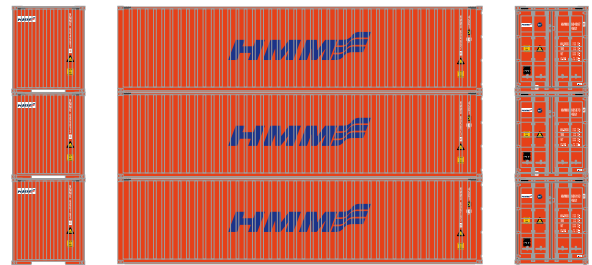

ATH27152 HO RTR 40' Hi-Cube Containers, SM Line (3)

Assorted

Primed for Grime

ATH27153 HO RTR 40' Hi-Cube Containers, APL/MOL/CNC Line (3)

Assorted

ATH27154 HO RTR 40' Hi-Cube Containers, MMCU/BHCU/CNCU (3)

Seaboard

ATH27155 HO RTR 40' Hi-Cube Containers, SBD (3)

Hyundai Merchant Marine

ATH27156 HO RTR 40' Hi-Cube Containers, HMM (3)

All Carriers

MODEL FEATURES:

- Factory assembled with many detail parts applied
- Three different road numbers per pack
- Some SKUs feature multiple logos and/or decoration variations

PRIMED FOR GRIME MODELS FEATURE:

- Duplicated look and feel of "In Service" equipment; "Tattered and Torn" just like the real thing
- Faded base colors matched to the prototype
- Patches applied and shaped per road number matching each corresponding side to the prototype
- Perfect starting point for adding grime and rust