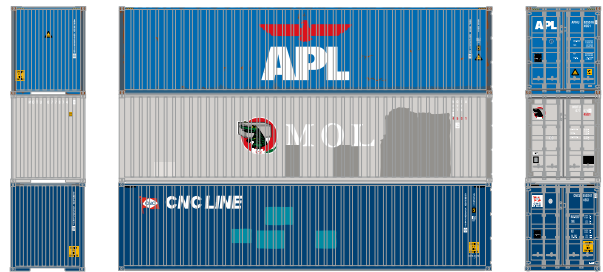

Assorted

Primed for Grime

ATH27153 HO RTR 40' Hi-Cube Containers, APL/MOL/CNC Line (3)