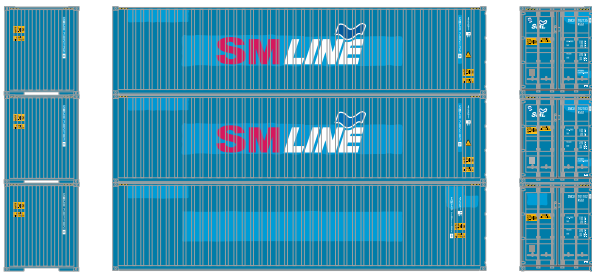

HO 40' Container Ocean Network Express

Announced 3.30.18
Orders Due: 4.27.18
ETA: March 2019

ATH27150 HO RTR 40' Hi-Cube Containers, ONE #1 (3)

ATH27151 HO RTR 40' Hi-Cube Containers, ONE #2 (3)

SM Line

Primed for Grime