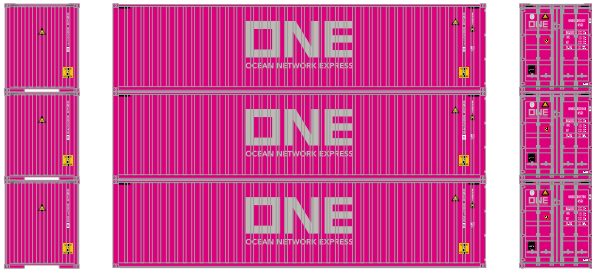

HO 40' Container Ocean Network Express

Announced 3.30.18
Orders Due: 4.27.18
ETA: March 2019

ATH27150 HO RTR 40' Hi-Cube Containers, ONE #1 (3)

ATH27151 HO RTR 40' Hi-Cube Containers, ONE #2 (3)

SM Line

Primed for Grime

ATH27152 HO RTR 40' Hi-Cube Containers, SM Line (3)

Assorted

Primed for Grime

ATH27153 HO RTR 40' Hi-Cube Containers, APL/MOL/CNC Line (3)

Assorted

ATH27154 HO RTR 40' Hi-Cube Containers, MMCU/BHCU/CNCU (3)

Seaboard

ATH27155 HO RTR 40' Hi-Cube Containers, SBD (3)

Hyundai Merchant Marine

ATH27156 HO RTR 40' Hi-Cube Containers, HMM (3)

All Carriers

MODEL FEATURES:

- Factory assembled with many detail parts applied
- Three different road numbers per pack
- Some SKUs feature multiple logos and/or decoration variations