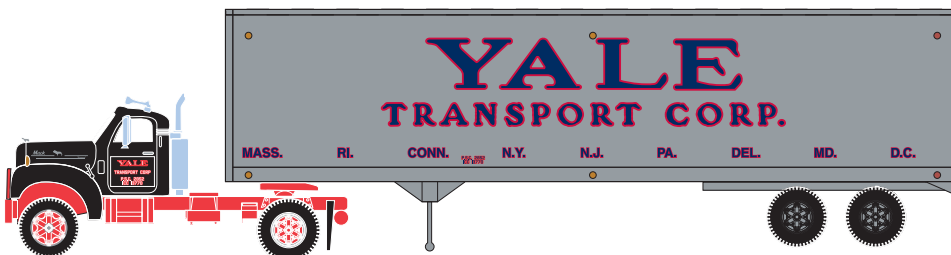

Announced: 4-20-10
Orders Due: 5-21-10
 ETA: August 2010

Mack "B" + 40' Trailer

___ 93191 Santa Fe (reefer trailer) (RERUN) \$27.98

___ 93192 Santa Fe (RERUN) \$27.98

___ 93193 Mushroom (RERUN) \$27.98

___ 93194 Reimer (RERUN) \$27.98

___ 93195 Yale (RERUN) \$27.98

Athearn Trains • 2883 East Spring Street • Suite 100 • Long Beach, CA • 90806
 310-763-7140 • fax 562-427-0536 • www.athearn.com

Mack and Mack Bulldog Logo are registered Trade-marks of Mack Trucks, Inc. © Copyright 1996-2004 Mack Trucks, Inc. All rights reserved.