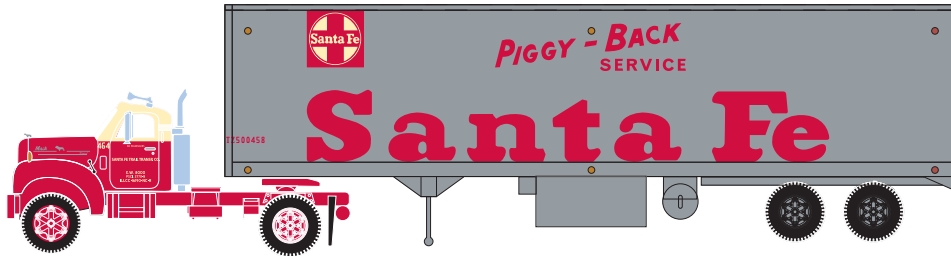

Announced: 4-20-10
Orders Due: 5-21-10
 ETA: August 2010

Mack "B" + 40' Trailer

___ 93191 Santa Fe (reefer trailer) (RERUN) \$27.98

___ 93192 Santa Fe (RERUN) \$27.98

___ 93193 Mushroom (RERUN) \$27.98

___ 93194 Reimer (RERUN) \$27.98

___ 93195 Yale (RERUN) \$27.98

Athearn Trains • 2883 East Spring Street • Suite 100 • Long Beach, CA • 90806
 310-763-7140 • fax 562-427-0536 • www.athearn.com

Mack and Mack Bulldog Logo are registered Trade-marks of Mack Trucks, Inc. © Copyright 1996-2004 Mack Trucks, Inc. All rights reserved.