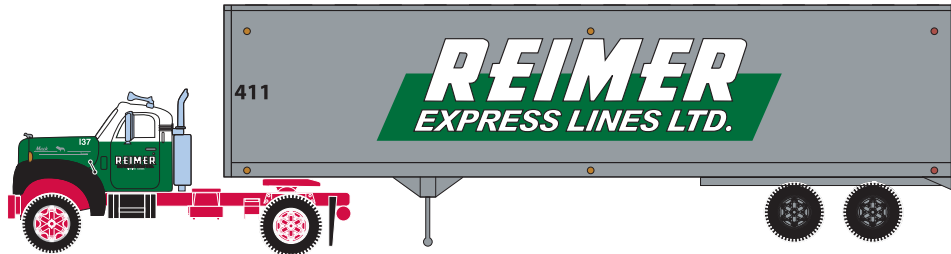

Announced: 4-20-10
Orders Due: 5-21-10
 ETA: August 2010

Mack "B" + 40' Trailer

___ 93191 Santa Fe (reefer trailer) (RERUN) \$27.98

___ 93192 Santa Fe (RERUN) \$27.98

___ 93193 Mushroom (RERUN) \$27.98

___ 93194 Reimer (RERUN) \$27.98

___ 93195 Yale (RERUN) \$27.98

Athearn Trains • 2883 East Spring Street • Suite 100 • Long Beach, CA • 90806
 310-763-7140 • fax 562-427-0536 • www.athearn.com

Mack and Mack Bulldog Logo are registered Trade-marks of Mack Trucks, Inc. © Copyright 1996-2004 Mack Trucks, Inc. All rights reserved.