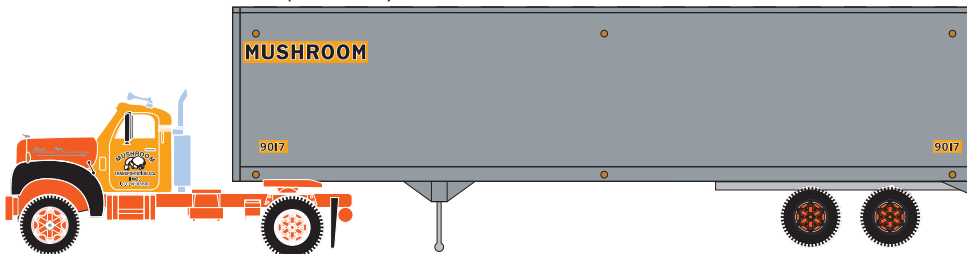

Announced: 4-20-10
Orders Due: 5-21-10
 ETA: August 2010

Mack "B" + 40' Trailer

___ 93191 Santa Fe (reefer trailer) (RERUN) \$27.98

___ 93192 Santa Fe (RERUN) \$27.98

___ 93193 Mushroom (RERUN) \$27.98

___ 93194 Reimer (RERUN) \$27.98

___ 93195 Yale (RERUN) \$27.98

Athearn Trains • 2883 East Spring Street • Suite 100 • Long Beach, CA • 90806
 310-763-7140 • fax 562-427-0536 • www.athearn.com

Mack and Mack Bulldog Logo are registered Trade-marks of Mack Trucks, Inc. © Copyright 1996-2004 Mack Trucks, Inc. All rights reserved.