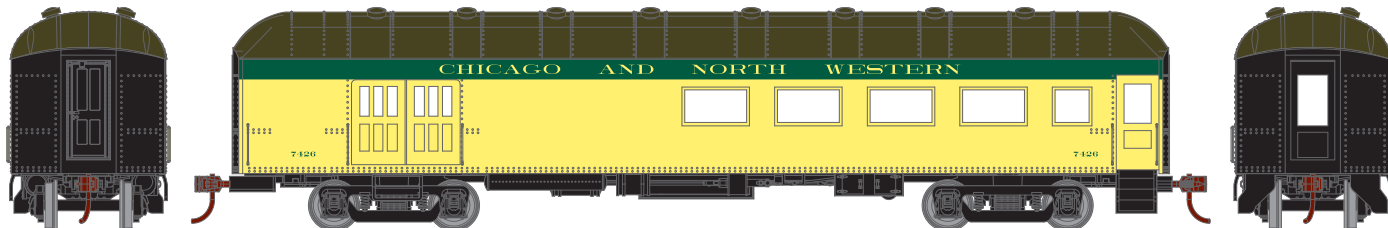

ARCH ROOF COMBINE

___ 86549 CHICAGO & NORTHWESTERN #7426 \$44.98

___ 86550 GREAT NORTHERN #573 \$44.98

___ 86551 SOUTHERN PACIFIC #3177 (GREEN) \$44.98*

___ 86552 UNION PACIFIC #2749 (YELLOW) \$44.98*

ERA: 1930s TO 1950s
 WITH THE MODEL DIE CASTING TOOLING AS THE FOUNDATION, WE HAVE MADE EXTENSIVE UP-GRADERS TO BRING YOU THESE FINE MODELS.

- NEW STIRRUP STEPS
- FULLY ASSEMBLED
- SEPARATE GRAB IRONS
- WEIGHTED FOR OPTIMUM PERFORMANCE
- MCHENRY® SCALE KNUCKLE SPRING COUPLERS
- 2 OR 3-AXLE TRUCKS, PER PROTOTYPE
- RAZOR SHARP PAINT AND PRINTING
- REMOVABLE ROOF-HELD WITH MAGNETS
- MACHINED 33" METAL RP25 PROFILE WHEELS
- RPO COMES WITH MAIL HOOK DETAILS, BOTH SIDES
- WINDOW GLAZING
- VESTIBULE PARTITIONS