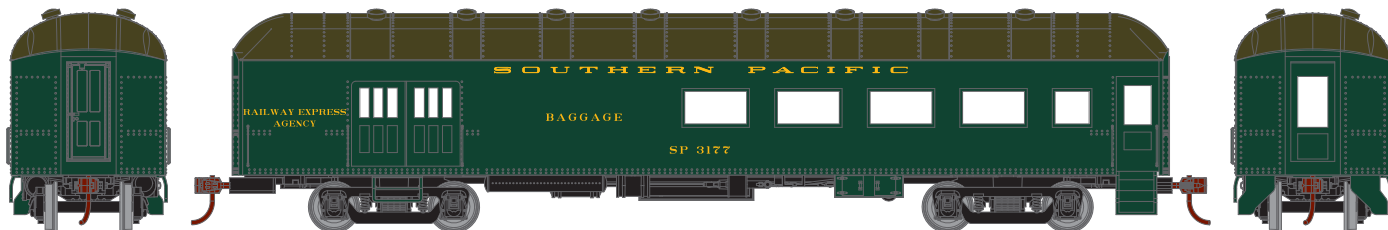

ARCH ROOF COMBINE

___ 86549 CHICAGO & NORTHWESTERN #7426 \$44.98

___ 86550 GREAT NORTHERN #573 \$44.98

___ 86551 SOUTHERN PACIFIC #3177 (GREEN) \$44.98*

___ 86552 UNION PACIFIC #2749 (YELLOW) \$44.98*

ERA: 1930s TO 1950s
 WITH THE MODEL DIE CASTING TOOLING AS THE FOUNDATION, WE HAVE MADE EXTENSIVE UP-GRADERS TO BRING YOU THESE FINE MODELS.

- NEW STIRRUP STEPS
- FULLY ASSEMBLED
- SEPARATE GRAB IRONS
- WEIGHTED FOR OPTIMUM PERFORMANCE
- MCHENRY® SCALE KNUCKLE SPRING COUPLERS
- 2 OR 3-AXLE TRUCKS, PER PROTOTYPE
- RAZOR SHARP PAINT AND PRINTING
- REMOVABLE ROOF-HELD WITH MAGNETS
- MACHINED 33" METAL RP25 PROFILE WHEELS
- RPO COMES WITH MAIL HOOK DETAILS, BOTH SIDES
- WINDOW GLAZING
- VESTIBULE PARTITIONS