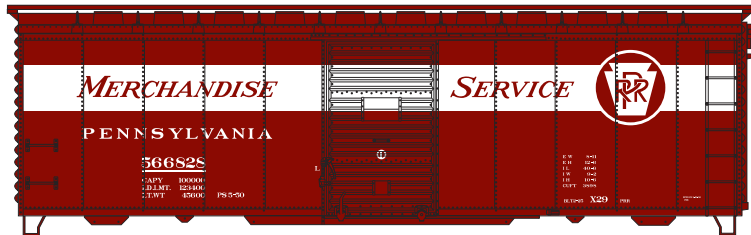

- ___ 70060 PRR Merchandise Service #566828 $17.98
- ___ 70061 PRR Merchandise Service #567427 $17.98
- ___ 70062 PRR Merchandise Service #568169 $17.98
- ___ 70063 PRR Merchandise Service #569005 $17.98