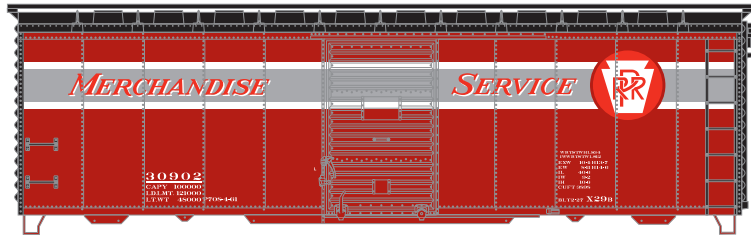

Announced: 8-24-10
Orders Due: 9-17-10
 ETA: February 2011

40' Youngstown Door Box Car

- ___ 70052 PRR Don't Stand Me Still #24018 \$17.98
- ___ 70053 PRR Don't Stand Me Still #24024 \$17.98
- ___ 70054 PRR Don't Stand Me Still #24037 \$17.98
- ___ 70055 PRR Don't Stand Me Still #24045 \$17.98