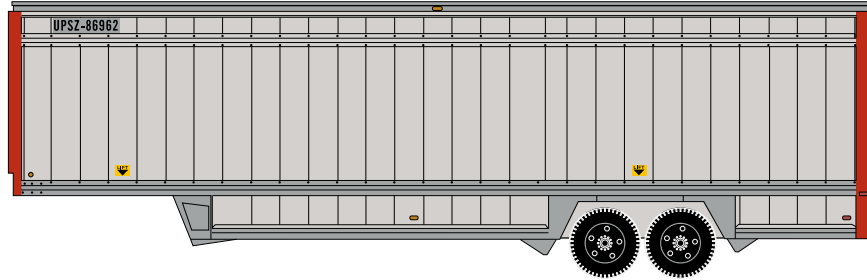

HO 40' UPS Drop Sill Trailer

United Parcel Service

Announced 10.28.16
Orders Due: 11.25.16
 ETA: September 2017

ATH29439 HO 40' Drop Sill Parcel Trailer, Red Ends UPS #86962
 ATH29440 HO 40' Drop Sill Parcel Trailer, Red Ends UPS #87041

ATH29441 HO 40' Drop Sill Parcel Trailer, Red Stripes UPS #87368
 ATH29442 HO 40' Drop Sill Parcel Trailer, Red Stripes UPS #87402

ATH29443 HO 40' Drop Sill Parcel Trailer, Yellow Stripes UPS #80461
 ATH29444 HO 40' Drop Sill Parcel Trailer, Yellow Stripes UPS #80539

ATH29445 HO 40' Drop Sill Parcel Trailer, No Logo UPS #87969
 ATH29446 HO 40' Drop Sill Parcel Trailer, No Logo UPS #87981
 ATH29447 HO 40' Drop Sill Parcel Trailer, No Logo UPS #87999

2014 United Parcel Service of America, Inc.
 UPS, the UPS brandmark, and the color brown are trademarks of United Parcel Service of America, Inc. Used under license. All rights reserved.