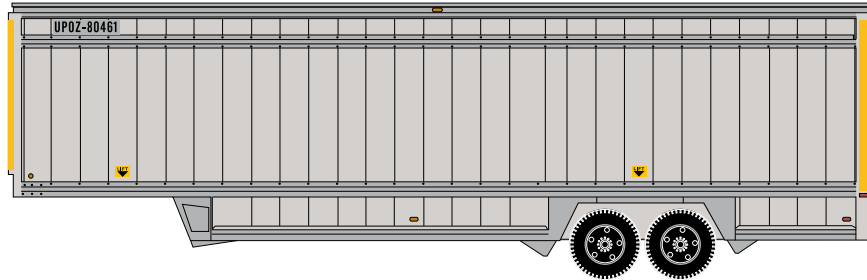

HO 40' UPS Drop Sill Trailer

United Parcel Service

Announced 10.28.16
Orders Due: 11.25.16
 ETA: September 2017

ATH29439 HO 40' Drop Sill Parcel Trailer, Red Ends UPS #86962
 ATH29440 HO 40' Drop Sill Parcel Trailer, Red Ends UPS #87041

ATH29441 HO 40' Drop Sill Parcel Trailer, Red Stripes UPS #87368
 ATH29442 HO 40' Drop Sill Parcel Trailer, Red Stripes UPS #87402

ATH29443 HO 40' Drop Sill Parcel Trailer, Yellow Stripes UPS #80461
 ATH29444 HO 40' Drop Sill Parcel Trailer, Yellow Stripes UPS #80539