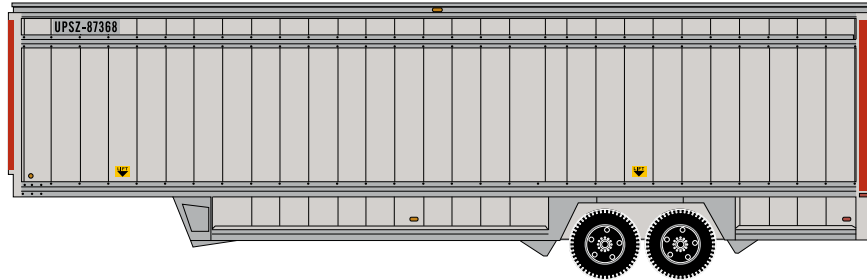

HO 40' UPS Drop Sill Trailer

United Parcel Service

Announced 10.28.16
Orders Due: 11.25.16
 ETA: September 2017

ATH29439 HO 40' Drop Sill Parcel Trailer, Red Ends UPS #86962
 ATH29440 HO 40' Drop Sill Parcel Trailer, Red Ends UPS #87041

ATH29441 HO 40' Drop Sill Parcel Trailer, Red Stripes UPS #87368
 ATH29442 HO 40' Drop Sill Parcel Trailer, Red Stripes UPS #87402

ATH29443 HO 40' Drop Sill Parcel Trailer, Yellow Stripes UPS #80461
 ATH29444 HO 40' Drop Sill Parcel Trailer, Yellow Stripes UPS #80539

ATH29445 HO 40' Drop Sill Parcel Trailer, No Logo UPS #87969
 ATH29446 HO 40' Drop Sill Parcel Trailer, No Logo UPS #87981
 ATH29447 HO 40' Drop Sill Parcel Trailer, No Logo UPS #87999

2014 United Parcel Service of America, Inc.
 UPS, the UPS brandmark, and the color brown are trademarks of United Parcel Service of America, Inc. Used under license. All rights reserved.