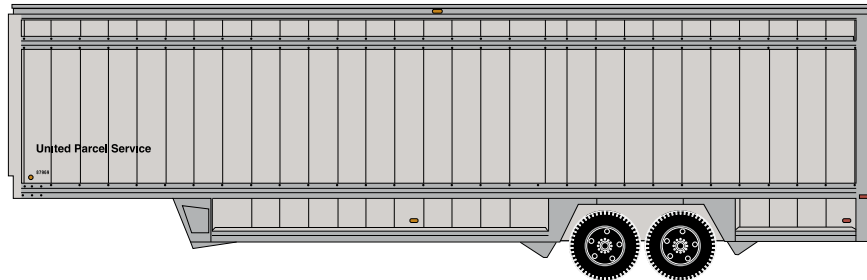

HO 40' UPS Drop Sill Trailer

United Parcel Service

Announced 10.28.16
Orders Due: 11.25.16
 ETA: September 2017

ATH29439 HO 40' Drop Sill Parcel Trailer, Red Ends UPS #86962
 ATH29440 HO 40' Drop Sill Parcel Trailer, Red Ends UPS #87041

ATH29441 HO 40' Drop Sill Parcel Trailer, Red Stripes UPS #87368
 ATH29442 HO 40' Drop Sill Parcel Trailer, Red Stripes UPS #87402

ATH29443 HO 40' Drop Sill Parcel Trailer, Yellow Stripes UPS #80461
 ATH29444 HO 40' Drop Sill Parcel Trailer, Yellow Stripes UPS #80539