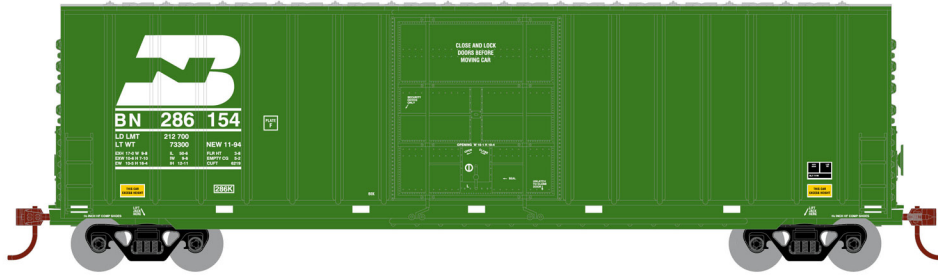

HO 50' X-Post High Cube Box Car

Announced 05.27.16
Available for Backorder

Burlington Northern

ETA: April 2017

- RND14906 HO 50' Exterior Post High Cube Plug Door Box, BN #286154
- RND14907 HO 50' Exterior Post High Cube Plug Door Box, BN #286205
- RND14908 HO 50' Exterior Post High Cube Plug Door Box, BN #286293