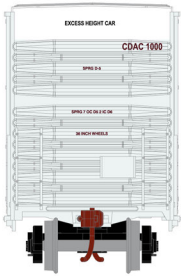

Canadian American Railway

- RND14912 HO 50' Exterior Post High Cube Plug Door Box, CDAC #1000
- RND14913 HO 50' Exterior Post High Cube Plug Door Box, CDAC #1030
- RND14914 HO 50' Exterior Post High Cube Plug Door Box, CDAC #1054