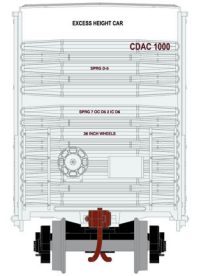

Canadian American Railway

- RND14912 HO 50' Exterior Post High Cube Plug Door Box, CDAC #1000
- RND14913 HO 50' Exterior Post High Cube Plug Door Box, CDAC #1030
- RND14914 HO 50' Exterior Post High Cube Plug Door Box, CDAC #1054