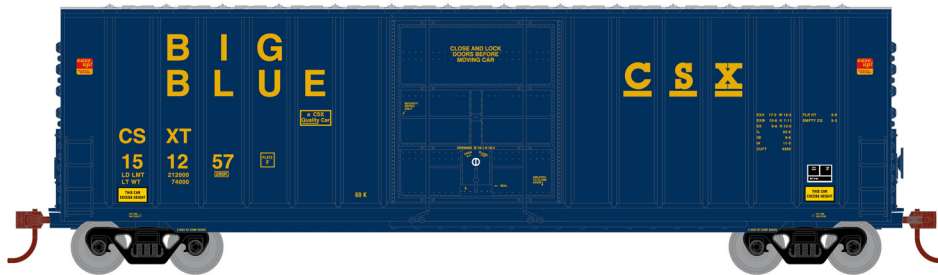

CSX

RND14921	HO 50' Exterior Post High Cube Plug Door Box, CSX #151257
RND14922	HO 50' Exterior Post High Cube Plug Door Box, CSX #151293
RND14923	HO 50' Exterior Post High Cube Plug Door Box, CSX #151343