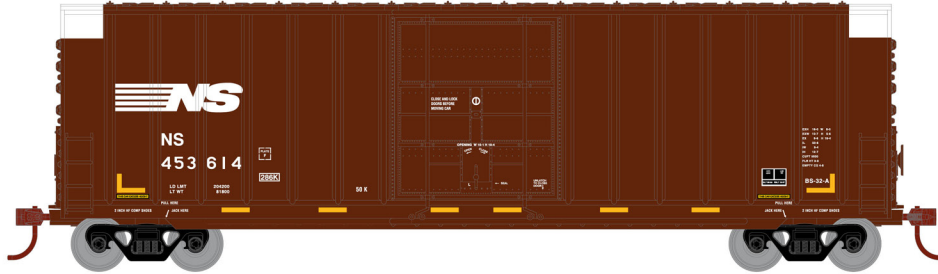

International Bridge & Terminal (Boise Cascade)

RND14927	HO 50' Exterior Post High Cube Plug Door Box, IB&T #18431
RND14928	HO 50' Exterior Post High Cube Plug Door Box, IB&T #18512
RND14929	HO 50' Exterior Post High Cube Plug Door Box, IB&T #18668

\$25.98 SRP

* Union Pacific Licensed Product

HO 50' X-Post High Cube Box Car

Announced 05.27.16
Available for Backorder

ETA: April 2017

Norfolk Southern

RND14930
RND14931
RND14932

HO 50' Exterior Post High Cube Plug Door Box, NS #453614
HO 50' Exterior Post High Cube Plug Door Box, NS #453657
HO 50' Exterior Post High Cube Plug Door Box, NS #453663