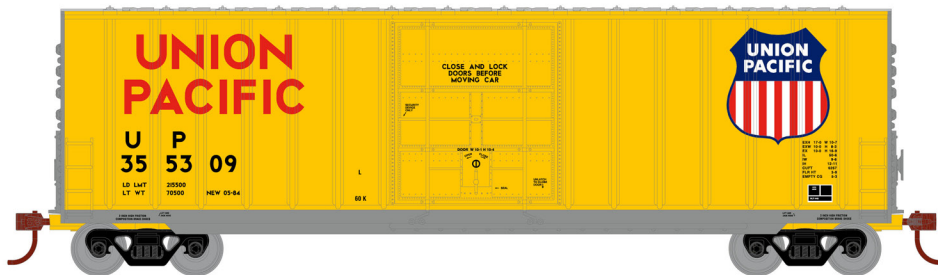

Union Pacific*

RND14933
RND14934
RND14935

HO 50' Exterior Post High Cube Plug Door Box, UP #355309
HO 50' Exterior Post High Cube Plug Door Box, UP #355345
HO 50' Exterior Post High Cube Plug Door Box, UP #355362

All Road Names

MODEL FEATURES:

- Former MDC tooling
- Brand new paint schemes
- Fully-assembled and ready to run
- Highly-detailed, injection-molded body
- Separate brake wheel
- Painted and printed for realistic decoration
- Machined metal wheels
- Weighted for trouble free operation
- Wheels with RP25 contours operate on all popular brands of track
- Body mounted McHenry operating scale knuckle couplers
- Window packaging for easy viewing
- Interior plastic blister carton safely holds model for convenient storage
- Minimum radius: 18"

$25.98 SRP

* Union Pacific Licensed Product