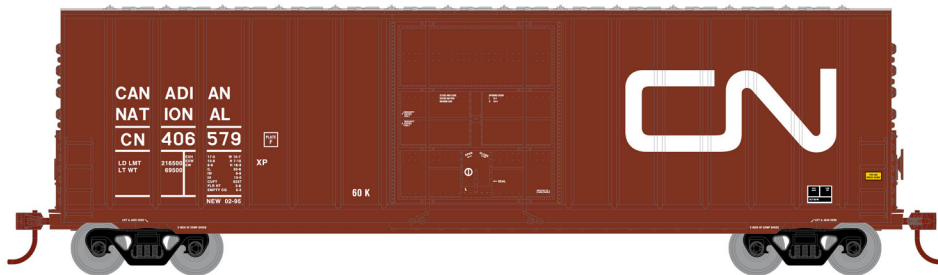

Canadian National

- RND14915 HO 50' Exterior Post High Cube Plug Door Box, CN #406579
- RND14916 HO 50' Exterior Post High Cube Plug Door Box, CN #406601
- RND14917 HO 50' Exterior Post High Cube Plug Door Box, CN #406645

$25.98 SRP