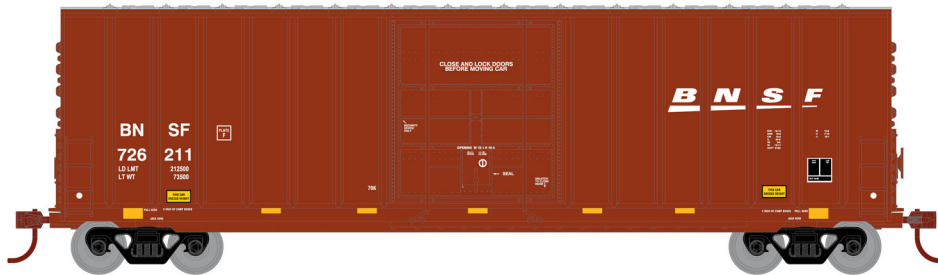

BNSF Railway

- RND14909 HO 50' Exterior Post High Cube Plug Door Box, BNSF #726211
- RND14910 HO 50' Exterior Post High Cube Plug Door Box, BNSF #726223
- RND14911 HO 50' Exterior Post High Cube Plug Door Box, BNSF #726312