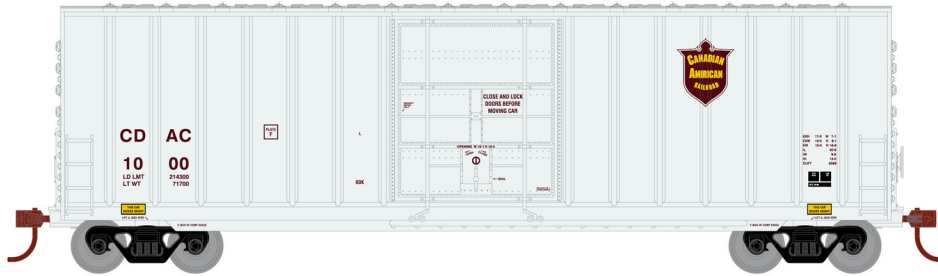

Canadian American Railway

- RND14912 HO 50' Exterior Post High Cube Plug Door Box, CDAC #1000
- RND14913 HO 50' Exterior Post High Cube Plug Door Box, CDAC #1030
- RND14914 HO 50' Exterior Post High Cube Plug Door Box, CDAC #1054