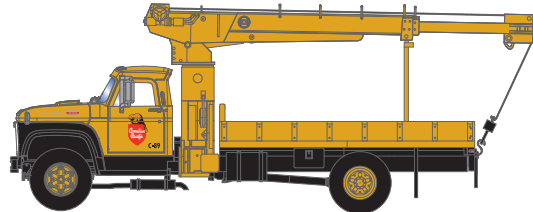

Ford F-850 Boom Truck

HO

Santa Fe

ATH96834 ATSF #360C

Union Pacific*

ATH96835 UP #634

Maintenance of Way

ATH96947 MOW #219

Canadian Pacific

ATH96948 CP #C-89

Rio Grande*

ATH96949 DRGW #817

Chesapeake & Ohio

ATH96950 CO #553

KEY FEATURES:

- Ford licensed model
- Factory assembled with detail parts applied
- Positionable boom
- Outriggers can be modeled in the raised or lowered position
- Molded cab interior with separately applied steering wheel
- Clear window glazing
- Rubber tires