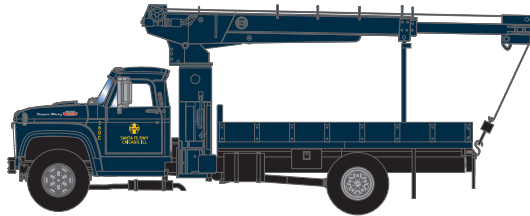

Ford F-850 Boom Truck

HO

Santa Fe

ATH96834 ATSF #360C

Union Pacific*

ATH96835 UP #634

Maintenance of Way

ATH96947 MOW #219

Canadian Pacific

ATH96948 CP #C-89

Rio Grande*

ATH96949 DRGW #817

Chesapeake & Ohio

ATH96950 CO #553

KEY FEATURES:

- Ford licensed model
- Factory assembled with detail parts applied
- Positionable boom
- Outriggers can be modeled in the raised or lowered position
- Molded cab interior with separately applied steering wheel
- Clear window glazing
- Rubber tires