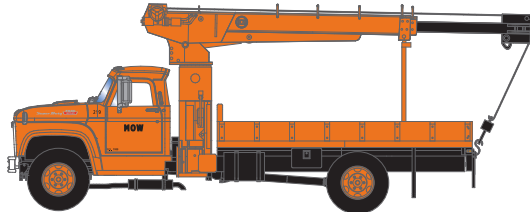

Ford F-850 Boom Truck

HO

Santa Fe

ATH96834 ATSF #360C

Union Pacific*

ATH96835 UP #634

Maintenance of Way

ATH96947 MOW #219

Canadian Pacific

ATH96948 CP #C-89

Rio Grande*

ATH96949 DRGW #817

Chesapeake & Ohio

ATH96950 CO #553

KEY FEATURES:

- Ford licensed model
- Factory assembled with detail parts applied
- Positionable boom
- Outriggers can be modeled in the raised or lowered position
- Molded cab interior with separately applied steering wheel
- Clear window glazing
- Rubber tires