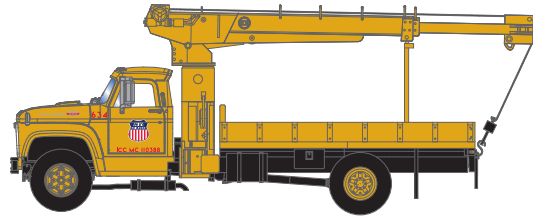

Ford F-850 Boom Truck

HO

Santa Fe

ATH96834 ATSF #360C

Union Pacific*

ATH96835 UP #634

Maintenance of Way

ATH96947 MOW #219

Canadian Pacific

ATH96948 CP #C-89

Rio Grande*

ATH96949 DRGW #817

Chesapeake & Ohio

ATH96950 CO #553

KEY FEATURES:

- Ford licensed model
- Factory assembled with detail parts applied
- Positionable boom
- Outriggers can be modeled in the raised or lowered position
- Molded cab interior with separately applied steering wheel
- Clear window glazing
- Rubber tires