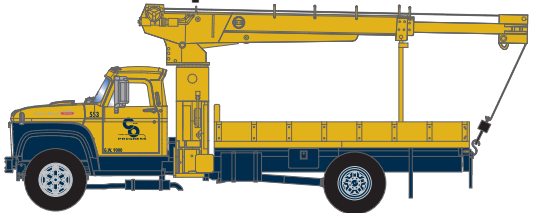

Ford F-850 Boom Truck

HO

Santa Fe

ATH96834 ATSF #360C

Union Pacific*

ATH96835 UP #634

Maintenance of Way

ATH96947 MOW #219

Canadian Pacific

ATH96948 CP #C-89

Rio Grande*

ATH96949 DRGW #817

Chesapeake & Ohio

ATH96950 CO #553

KEY FEATURES:

- Ford licensed model
- Factory assembled with detail parts applied
- Positionable boom
- Outriggers can be modeled in the raised or lowered position
- Molded cab interior with separately applied steering wheel
- Clear window glazing
- Rubber tires