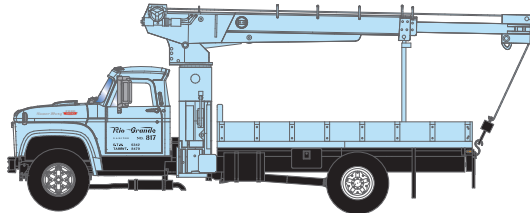

Ford F-850 Boom Truck

HO

Santa Fe

ATH96834 ATSF #360C

Union Pacific*

ATH96835 UP #634

Maintenance of Way

ATH96947 MOW #219

Canadian Pacific

ATH96948 CP #C-89

Rio Grande*

ATH96949 DRGW #817

Chesapeake & Ohio

ATH96950 CO #553

KEY FEATURES:

- Ford licensed model
- Factory assembled with detail parts applied
- Positionable boom
- Outriggers can be modeled in the raised or lowered position
- Molded cab interior with separately applied steering wheel
- Clear window glazing
- Rubber tires