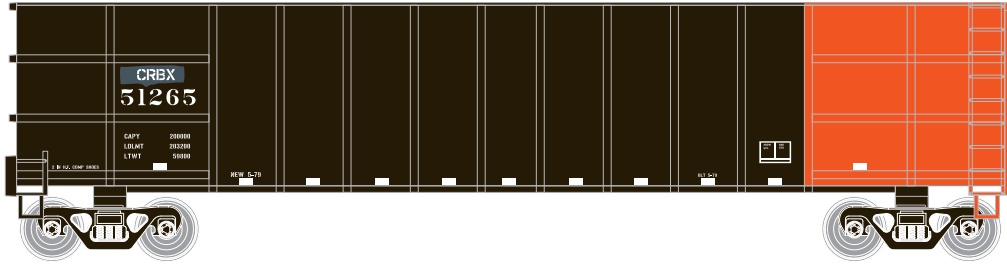

N Thrall High Side Gondola

Announced: 1.24.14
Orders Due: 02/28/14

ETA: September 2014

OmniSource Corporation

ATH17127
ATH17128
ATH17129

#51265
#51290, 51337, 51355 (3 Pack)
#51273, 51284, 51309 (3 Pack)

ROADNAME FEATURES

- New roadname
- Era: 2000s+