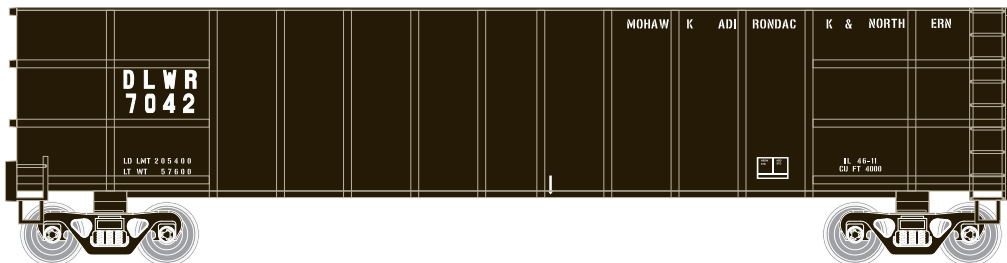

Depew Lancaster & Western

ATH17133
ATH17134
ATH17135

#7042
#7036, 7055, 7064 (3 Pack)
#7028, 7047, 7059 (3 Pack)

ROADNAME FEATURES

- New roadname
- Era: 2000s+

SINGLE - $18.98

3 Pack - $54.98