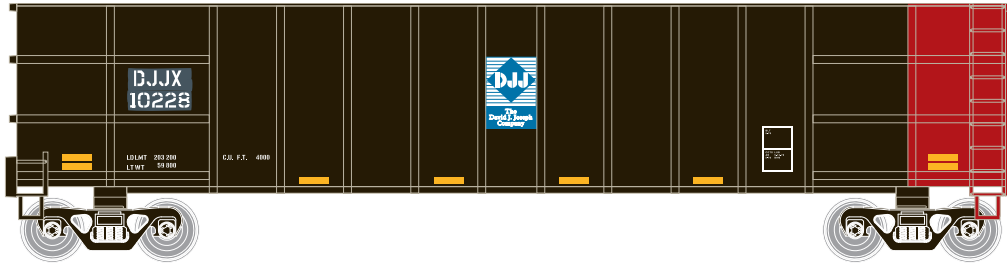

The David J. Joseph Company

ATH17130
ATH17131
ATH17132

#10228
#14011, 14093, 14156 (3 Pack)
#14107, 14110, 14119 (3 Pack)

ROADNAME FEATURES

- New roadname
- Era: 2000s+