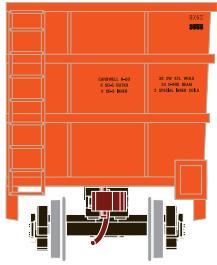

N Thrall High Side Gondola

Announced: 1.24.14
Orders Due: 02/28/14

ETA: September 2014

Herzog Contracting Corporation

ATH17136
ATH17137
ATH17138

#3555
#3423, 3452, 3518 (3 Pack)
#3476, 3496, 3591 (3 Pack)

ROADNAME FEATURES

- New road numbers
- Previous run: August 2006
- Era: 2000s+