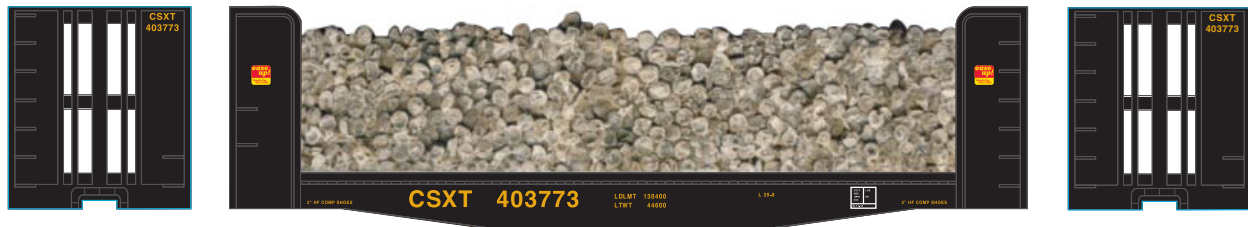

- ___ 81482 CSX #403773 $19.98
- ___ 81483 CSX #403844 $19.98
- ___ 81484 CSX #403869 $19.98