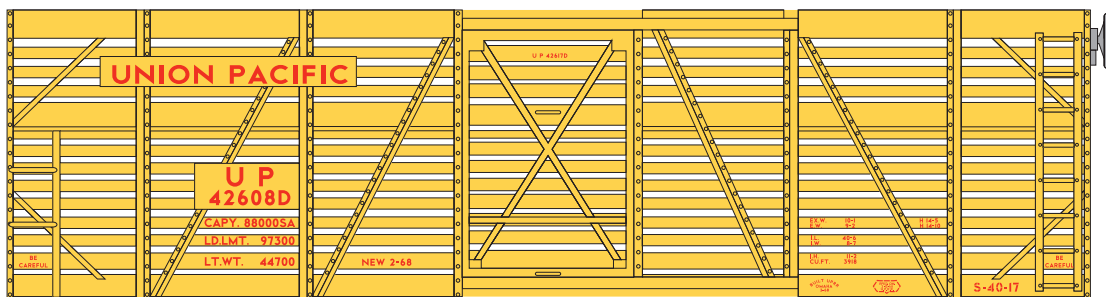

Announced: 3-23-10
 Orders Due: 4-16-10
 ETA: August 2010

40' Stock Car 6 packs

___ 73247 C&NW (6) \$89.98*

___ 73248 Union Pacific (yellow) (6) \$89.98*

___ 73249 Union Pacific (red) (6) \$89.98*

Era – 1940s through 1960s (Steam to diesel transition era)

- Each set includes six stock cars with individual numbers not available separately
- Metal RP25 profile wheel sets
- Weighted for optimum performance
- McHenry® scale knuckle spring couplers
- During stock season, long trains of stock cars were a common sight