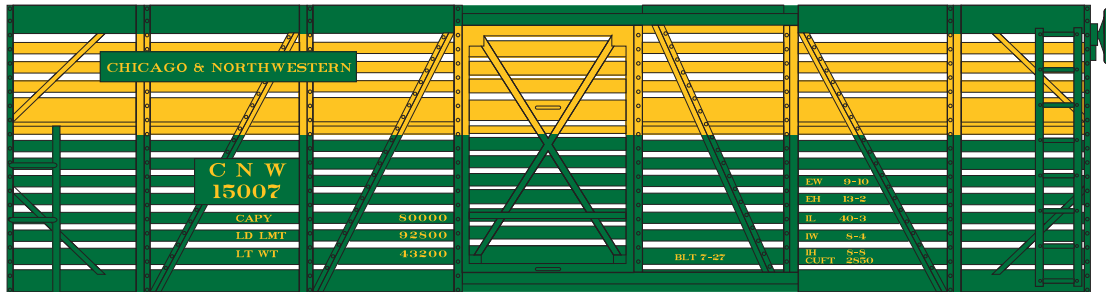

Announced: 3-23-10
 Orders Due: 4-16-10
 ETA: August 2010

40' Stock Car 6 packs

___ 73247 C&NW (6) \$89.98*

___ 73248 Union Pacific (yellow) (6) \$89.98*

___ 73249 Union Pacific (red) (6) \$89.98*

Era – 1940s through 1960s (Steam to diesel transition era)

- Each set includes six stock cars with individual numbers not available separately
- Metal RP25 profile wheel sets
- Weighted for optimum performance
- McHenry® scale knuckle spring couplers
- During stock season, long trains of stock cars were a common sight