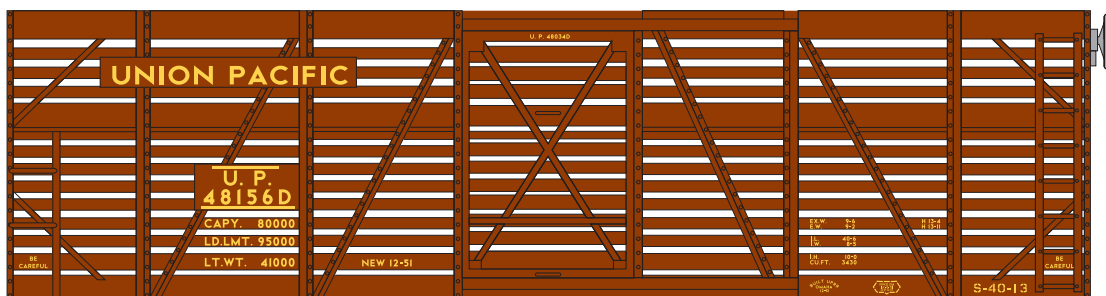

Announced: 3-23-10
 Orders Due: 4-16-10
 ETA: August 2010

40' Stock Car 6 packs

___ 73247 C&NW (6) \$89.98*

___ 73248 Union Pacific (yellow) (6) \$89.98*

___ 73249 Union Pacific (red) (6) \$89.98*

Era – 1940s through 1960s (Steam to diesel transition era)

- Each set includes six stock cars with individual numbers not available separately
- Metal RP25 profile wheel sets
- Weighted for optimum performance
- McHenry® scale knuckle spring couplers
- During stock season, long trains of stock cars were a common sight