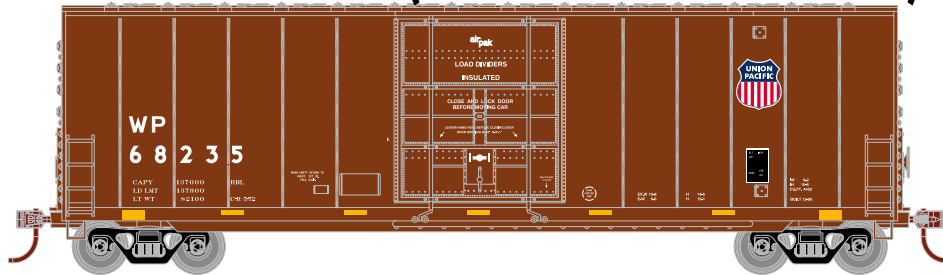

Union Pacific* (ex Western Pacific*)

- RND88051 HO 50' Smooth High Cube Plug Door Box, WP/UP Logo #68235
- RND88052 HO 50' Smooth High Cube Plug Door Box, WP/UP Logo #68276
- RND88053 HO 50' Smooth High Cube Plug Door Box, WP/UP Logo #68298