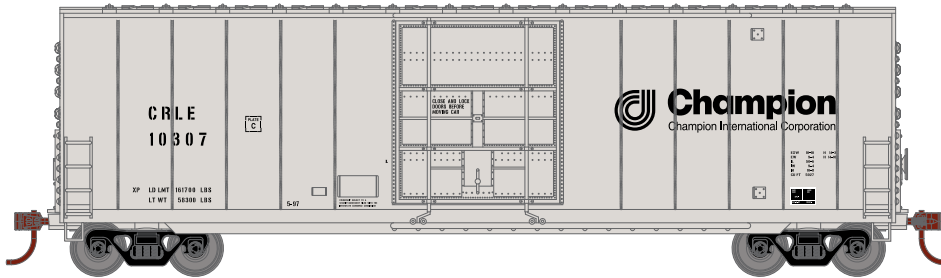

Coe Rail Inc

RND88042
RND88043
RND88044

HO 50' Smooth High Cube Plug Door Box, CRLE #10307
HO 50' Smooth High Cube Plug Door Box, CRLE #10325
HO 50' Smooth High Cube Plug Door Box, CRLE #10374