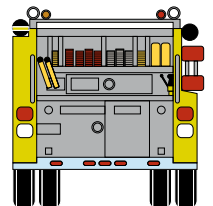

Safety Green

ATH10278

N Ford C Fire Truck, Safety Green

$27.98

Visit Your Local Retailer | Visit www.athearn.com | Call 1.800.338.4639