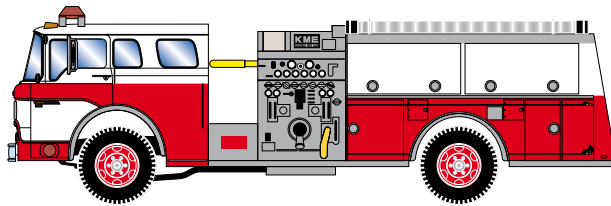

Red/White

ATH10277

N Ford C Fire Truck, Red/White