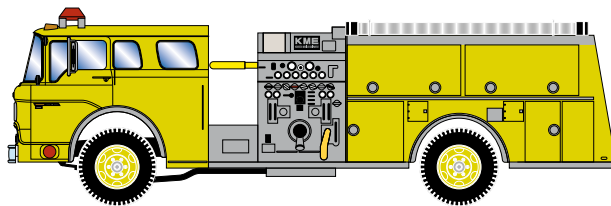

Safety Green

ATH10278

N Ford C Fire Truck, Safety Green

$27.98

Visit Your Local Retailer | Visit www.athearn.com | Call 1.800.338.4639