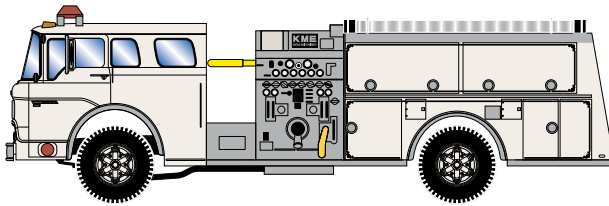

## Red

ATH10273

N Ford C Fire Truck, Red

## White

ATH10274

N Ford C Fire Truck, White

## Red with White Roof

ATH10275

N Ford C Fire Truck, Red w/White Roof

**\$27.98**

Visit Your Local Retailer | Visit [www.athearn.com](http://www.athearn.com) | Call 1.800.338.4639

\* Union Pacific Licensed Product

# N-scale Ford C Fire Truck