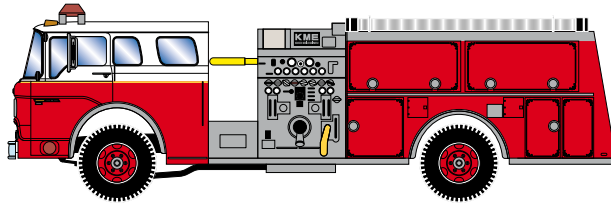

N-scale Ford C Fire Truck

Red with White Cab

Announced 08.28.15
Orders Due: 09.25.15

ETA: July 2016

ATH10276

N Ford C Fire Truck, Red w/White Cab