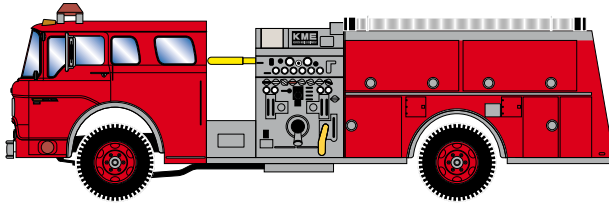

# N-scale Ford C Fire Truck

Announced 08.28.15  
Orders Due: 09.25.15

ETA: July 2016

## Red

ATH10273

N Ford C Fire Truck, Red

## White

ATH10274

N Ford C Fire Truck, White

# N-scale Ford C Fire Truck