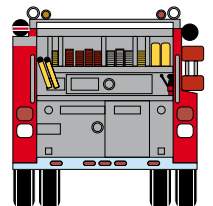

Red with White Roof

ATH10275

N Ford C Fire Truck, Red w/White Roof

$27.98

Visit Your Local Retailer | Visit www.athearn.com | Call 1.800.338.4639

* Union Pacific Licensed Product