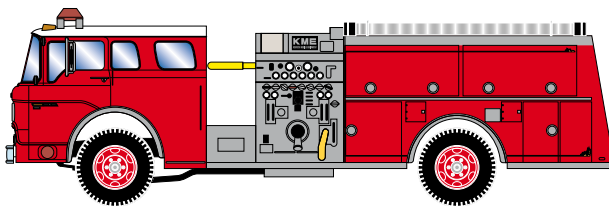

## Red

ATH10273

N Ford C Fire Truck, Red

## White

ATH10274

N Ford C Fire Truck, White

## Red with White Roof

ATH10275

N Ford C Fire Truck, Red w/White Roof

**\$27.98**

Visit Your Local Retailer | Visit [www.athearn.com](http://www.athearn.com) | Call 1.800.338.4639

\* Union Pacific Licensed Product

# N-scale Ford C Fire Truck