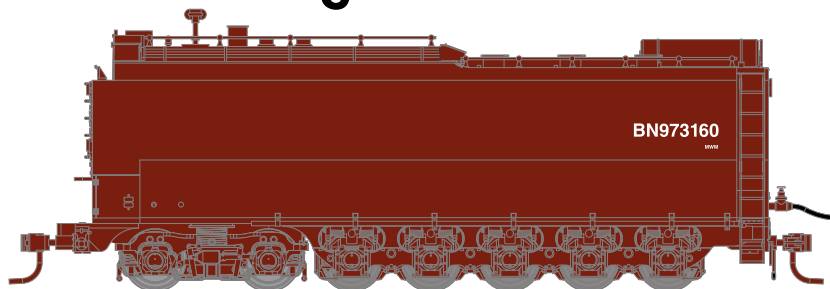

HO M.O.W. Service Tender

Announced 1.27.17
Orders Due: 2.24.17

ETA: December 2017

Burlington Northern

ATH16756
ATH16757

HO RTR Service Tender. BN #973160
HO RTR Service Tender. BN #973172