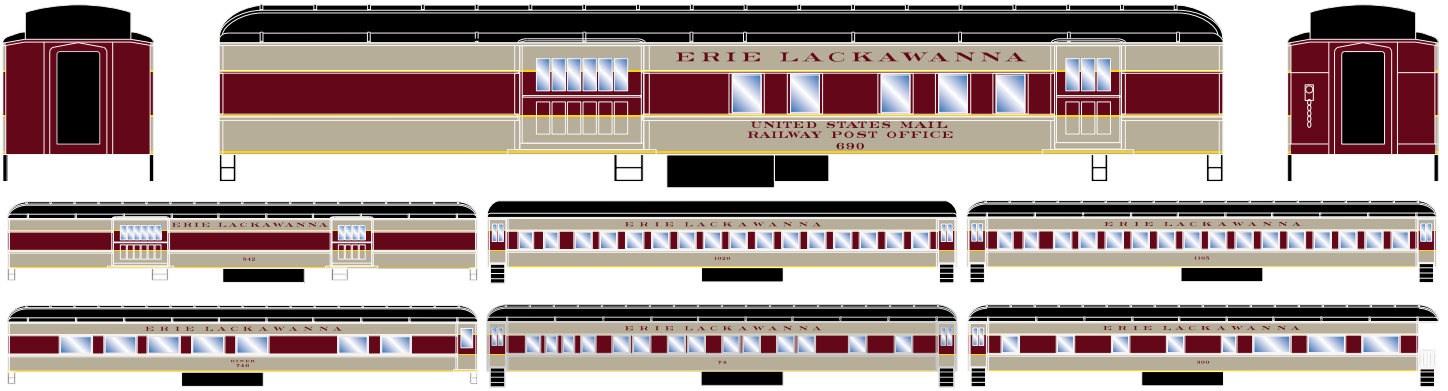

\$31.98SRP

Visit Your Local Retailer | Visit www.athearn.com | Call 1.800.338.4639

HO Heavyweight Passenger

Announced 09.30.16
Available for Backorder

Erie Lackawanna

ETA: August 2017

- | | | | |
|----------|---|----------|-------------------------------------|
| RND86470 | HO Heavyweight RPO, EL #690 | RND86474 | HO Heavyweight Diner, EL #746 |
| RND86471 | HO Heavyweight Baggage, EL #542 | RND86475 | HO Heavyweight Pullman, EL #74 |
| RND86472 | HO Heavyweight Round Roof Coach, EL #1020 | RND86476 | HO Heavyweight Observation, EL #300 |
| RND86473 | HO Heavyweight Clerestory Coach, EL #1105 | | |