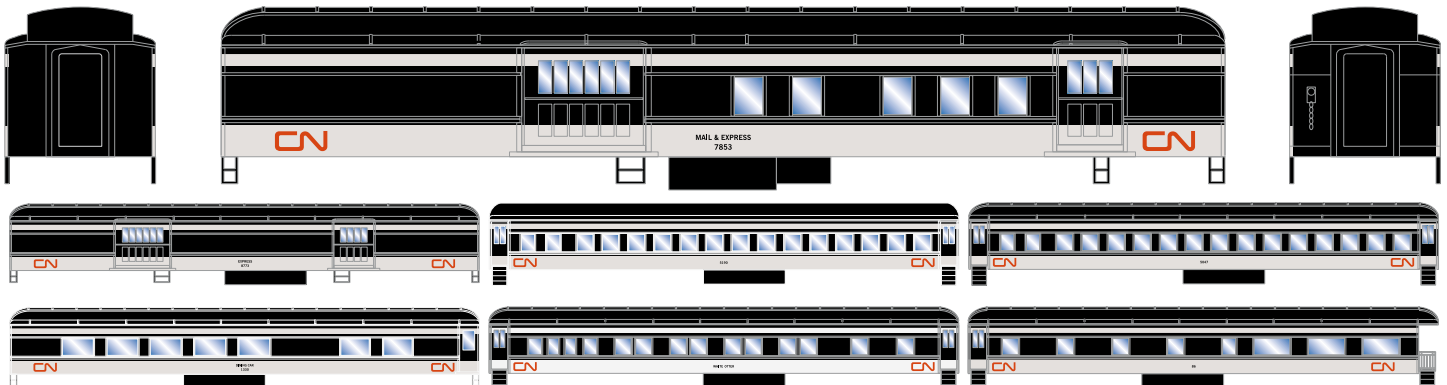

Canadian National

RND86456	HO Heavyweight RPO, CN #7853	RND86460	HO Heavyweight Diner, CN #1330
RND86457	HO Heavyweight Baggage, CN #8773	RND86461	HO Heavyweight Pullman, CN/White Otter
RND86458	HO Heavyweight Round Roof Coach, CN #5190	RND86462	HO Heavyweight Observation, CN #86
RND86459	HO Heavyweight Clerestory Coach, CN #5047