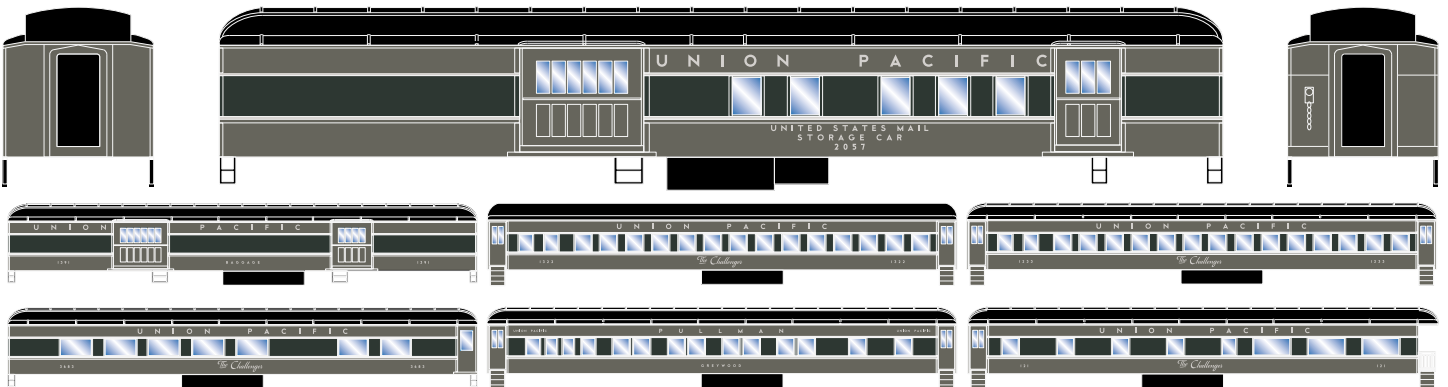

Union Pacific*

RND86484	HO Heavyweight RPO, UP #2057	RND86488	HO Heavyweight Diner, UP #3683
RND86485	HO Heavyweight Baggage, UP #1391	RND86489	HO Heavyweight Pullman, UP/Greywood
RND86486	HO Heavyweight Round Roof Coach, UP #1322	RND86490	HO Heavyweight Observation, UP #121
RND86487	HO Heavyweight Clerestory Coach, UP #1233		

$31.98SRP

* Union Pacific Licensed Product

Visit Your Local Retailer | Visit www.athearn.com | Call 1.800.338.4639