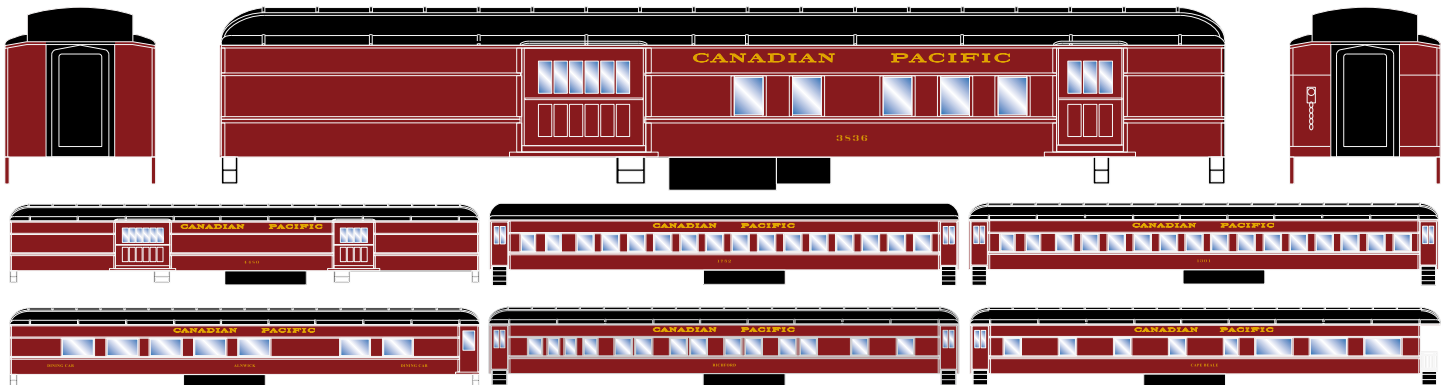

Canadian Pacific

RND86463	HO Heavyweight RPO, CP #3836	RND86467	HO Heavyweight Diner, CP/Alnwick
RND86464	HO Heavyweight Baggage, CP #4480	RND86468	HO Heavyweight Pullman, CP/Richford
RND86465	HO Heavyweight Round Roof Coach, CP #1752	RND86469	HO Heavyweight Observation, CP/Cape Beale
RND86466	HO Heavyweight Clerestory Coach, CP #1301		

$31.98SRP

Visit Your Local Retailer | Visit www.athearn.com | Call 1.800.338.4639