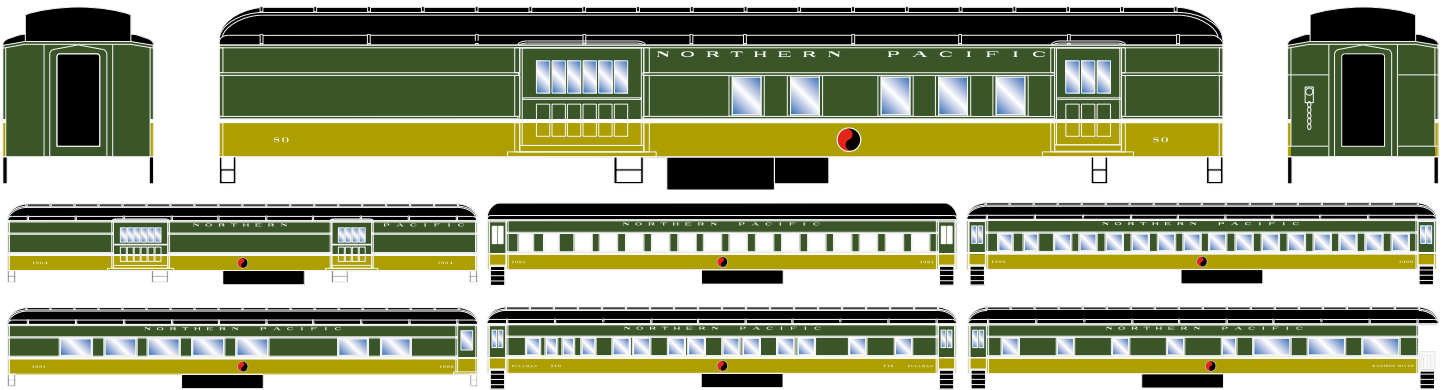

Northern Pacific

RND86477	HO Heavyweight RPO, NP #80	RND86481	HO Heavyweight Diner, NP #1696
RND86478	HO Heavyweight Baggage, NP #1504	RND86482	HO Heavyweight Pullman, NP #716
RND86479	HO Heavyweight Round Roof Coach, NP #1321	RND86483	HO Heavyweight Observation, NP/Madison River
RND86480	HO Heavyweight Clerestory Coach, NP #1366