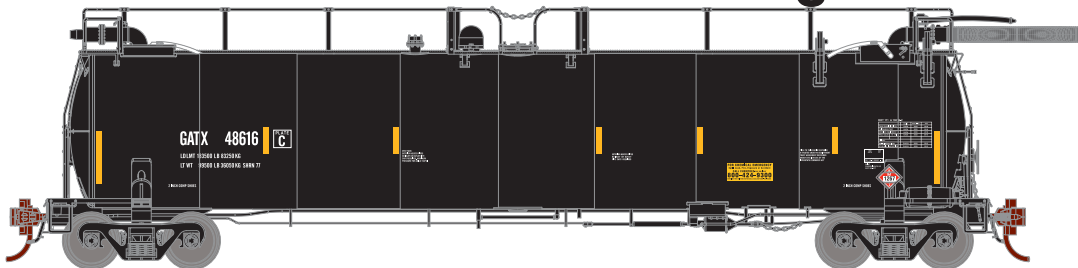

486XX Series - No Logo

ATHG67923	Intermediate, GATX/Yellow Stripes #48616
ATHG67924	Intermediate, GATX/Yellow Stripes #48617
ATHG67925	Intermediate, GATX/Yellow Stripes #48618
ATHG67926	Intermediate, GATX/Yellow Stripes #48619
ATHG67927	Intermediate, GATX/Yellow Stripes #48620
ATHG67928	Intermediate, GATX/Yellow Stripes #48621
ATHG67929	Intermediate, GATX/Yellow Stripes #48622
ATHG67930	Intermediate, GATX/Yellow Stripes #48623
ATHG67931	Intermediate, GATX/Yellow Stripes #48624
ATHG67932	Intermediate, GATX/Yellow Stripes #48625
ATHG67933	A/B Set, GATX/Yellow Stripes #48615 #48626

Era: 2005+