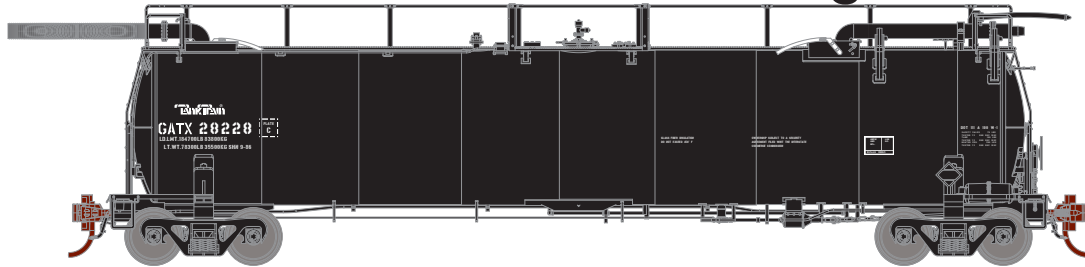

GENESIS HO Tank Train

Announced 03.26.21
Orders Due: 04.30.21
ETA: April 2022

282XX Series - Small Logo

Era: 1986+

ATHG67934	Intermediate, GATX/Black Small Lettering #28228
ATHG67935	Intermediate, GATX/Black Small Lettering #28229
ATHG67936	Intermediate, GATX/Black Small Lettering #28230
ATHG67937	Intermediate, GATX/Black Small Lettering #28231
ATHG67938	Intermediate, GATX/Black Small Lettering #28232
ATHG67939	Intermediate, GATX/Black Small Lettering #28233
ATHG67940	Intermediate, GATX/Black Small Lettering #28234
ATHG67941	Intermediate, GATX/Black Small Lettering #28235
ATHG67942	Intermediate, GATX/Black Small Lettering #28236
ATHG67943	Intermediate, GATX/Black Small Lettering #28237
ATHG67944	A/B Set, GATX/Black Small Lettering #28227 #28238

All Road Names

MODEL FEATURES:

1. Two GATX classes represented: 282-series and 486-series
   - Finely detailed walkways
   - Full underbody plumbing and rigging
   - 100-ton roller-bearing trucks with rotating bearing caps
   - Accurately painted and printed for prototypical realism
   - Separate wireform grab irons, etched metal coupler platforms
   - Body-mounted, McHenry® operating scale knuckle couplers
   - Full underframe detail: air brake reservoir, control valve, and brake cylinder with plumbing and brake rod details
   - 36" Machined metal wheels with RP25 contours operate on all popular brands of track
   - Minimum radius: 18" - Recommended radius: 22"
   - Correct walkways, manways, and load/unload plaques per series
   - Correct transfer plumbing per prototype series and end (A-end or B-end)
   - Detailed, soft vinyl transfer hoses that bend as the car negotiates curves
   - Fully-assembled and ready-to-run out of the box
   - Highly-detailed, injection-molded body
   - Coupler lift bars, trainline hoses, brake hoses, and hardware
- 282-series era: 1977 to present
  - 486-series era: 1982 to present

Building on a rich tradition started in 1946, the Athearn® brand is home to the hobby's best-loved models. Athearn has brought the joy of model railroading to you for 75 years, starting from our classic 'Blue-Box' kits to our most recent Genesis® 2.0 line. With accurate detailing and painting, Athearn is the brand that any hobbyist is proud to own and operate. No matter your era or favorite railroad, Athearn truly is "Trains in Miniature."