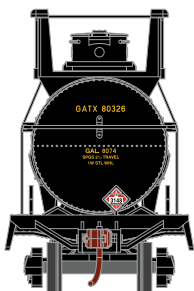

HO Chemical Tank Car

Announced 04.22.16
Available for Backorder

ETA: February 2017

Domino Sugar

RND14891 HO Chemical Tank, Domino Sugar #90658
RND14892 HO Chemical Tank, Domino Sugar #90664
RND14893 HO Chemical Tank, Domino Sugar #90670

Dow of Canada

RND14894 HO Chemical Tank, Dow of Canada # 84009
RND14895 HO Chemical Tank, Dow of Canada #84015
RND14896 HO Chemical Tank, Dow of Canada #84021

General American Transportation

RND14897 HO Chemical Tank, GATX #63440
RND14898 HO Chemical Tank, GATX #63447
RND14899 HO Chemical Tank, GATX #63452

GATX/Kodak

RND14900 HO Chemical Tank, GATX/Kodak #80326
RND14901 HO Chemical Tank, GATX/Kodak #80327
RND14902 HO Chemical Tank, GATX/Kodak #80330

\$26.98 SRP

HO Chemical Tank Car

Montana Rail Link

Announced 04.22.16
Available for Backorder

ETA: February 2017

RND14903	HO Chemical Tank, MRL #100011
RND14904	HO Chemical Tank, MRL #100015
RND14905	HO Chemical Tank, MRL #100019

All Road Names

MODEL FEATURES:

- Separately applied brake wheel
- Fully-assembled and ready to run
- Highly-detailed, injection-molded body
- Separate brake wheel
- Wireform safety handrails
- Painted and printed for realistic decoration
- Machined metal wheels
- Weighted for trouble free operation
- Wheels with RP25 contours operate on all popular brands of track
- Body mounted McHenry operating scale knuckle couplers
- Window packaging for easy viewing
- Interior plastic blister carton safely holds model for convenient storage
- Minimum radius: 15"