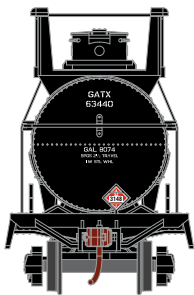

HO Chemical Tank Car

Announced 04.22.16
Available for Backorder

ETA: February 2017

Domino Sugar

RND14891 HO Chemical Tank, Domino Sugar #90658
RND14892 HO Chemical Tank, Domino Sugar #90664
RND14893 HO Chemical Tank, Domino Sugar #90670

Dow of Canada

RND14894 HO Chemical Tank, Dow of Canada # 84009
RND14895 HO Chemical Tank, Dow of Canada #84015
RND14896 HO Chemical Tank, Dow of Canada #84021

General American Transportation

RND14897 HO Chemical Tank, GATX #63440
RND14898 HO Chemical Tank, GATX #63447
RND14899 HO Chemical Tank, GATX #63452