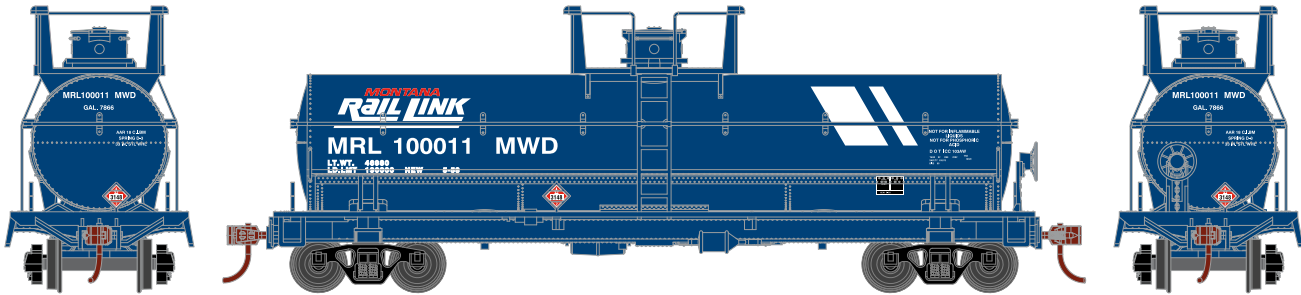

HO Chemical Tank Car

Announced 04.22.16
Available for Backorder

ETA: February 2017

Domino Sugar

RND14891 HO Chemical Tank, Domino Sugar #90658
RND14892 HO Chemical Tank, Domino Sugar #90664
RND14893 HO Chemical Tank, Domino Sugar #90670

GATX/Kodak

RND14900 HO Chemical Tank, GATX/Kodak #80326
RND14901 HO Chemical Tank, GATX/Kodak #80327
RND14902 HO Chemical Tank, GATX/Kodak #80330

\$26.98 SRP

HO Chemical Tank Car

Montana Rail Link

Announced 04.22.16
Available for Backorder

ETA: February 2017

RND14903	HO Chemical Tank, MRL #100011
RND14904	HO Chemical Tank, MRL #100015
RND14905	HO Chemical Tank, MRL #100019

All Road Names

MODEL FEATURES:

- Separately applied brake wheel
- Fully-assembled and ready to run
- Highly-detailed, injection-molded body
- Separate brake wheel
- Wireform safety handrails
- Painted and printed for realistic decoration
- Machined metal wheels
- Weighted for trouble free operation
- Wheels with RP25 contours operate on all popular brands of track
- Body mounted McHenry operating scale knuckle couplers
- Window packaging for easy viewing
- Interior plastic blister carton safely holds model for convenient storage
- Minimum radius: 15"