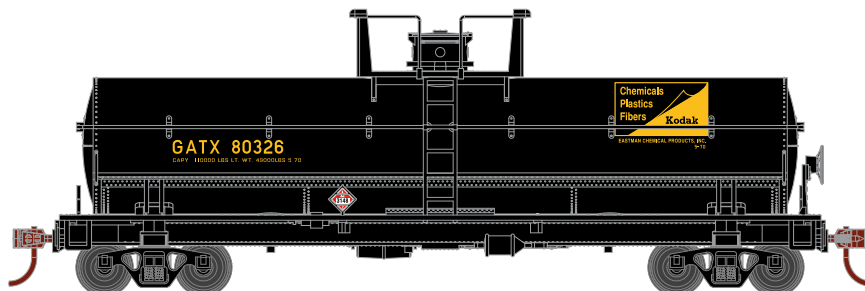

HO Chemical Tank Car

Announced 04.22.16
Available for Backorder

ETA: February 2017

Domino Sugar

RND14891 HO Chemical Tank, Domino Sugar #90658
RND14892 HO Chemical Tank, Domino Sugar #90664
RND14893 HO Chemical Tank, Domino Sugar #90670

Dow of Canada

RND14894 HO Chemical Tank, Dow of Canada # 84009
RND14895 HO Chemical Tank, Dow of Canada #84015
RND14896 HO Chemical Tank, Dow of Canada #84021

General American Transportation

RND14897 HO Chemical Tank, GATX #63440
RND14898 HO Chemical Tank, GATX #63447
RND14899 HO Chemical Tank, GATX #63452

GATX/Kodak

RND14900 HO Chemical Tank, GATX/Kodak #80326
RND14901 HO Chemical Tank, GATX/Kodak #80327
RND14902 HO Chemical Tank, GATX/Kodak #80330

\$26.98 SRP

HO Chemical Tank Car

Montana Rail Link

Announced 04.22.16
Available for Backorder

ETA: February 2017

RND14903	HO Chemical Tank, MRL #100011
RND14904	HO Chemical Tank, MRL #100015
RND14905	HO Chemical Tank, MRL #100019

All Road Names

MODEL FEATURES:

- Separately applied brake wheel
- Fully-assembled and ready to run
- Highly-detailed, injection-molded body
- Separate brake wheel
- Wireform safety handrails
- Painted and printed for realistic decoration
- Machined metal wheels
- Weighted for trouble free operation
- Wheels with RP25 contours operate on all popular brands of track
- Body mounted McHenry operating scale knuckle couplers
- Window packaging for easy viewing
- Interior plastic blister carton safely holds model for convenient storage
- Minimum radius: 15"