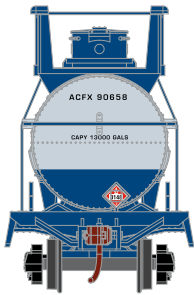

HO Chemical Tank Car

Announced 04.22.16
Available for Backorder

ETA: February 2017

Domino Sugar

RND14891 HO Chemical Tank, Domino Sugar #90658
RND14892 HO Chemical Tank, Domino Sugar #90664
RND14893 HO Chemical Tank, Domino Sugar #90670

Dow of Canada

RND14894 HO Chemical Tank, Dow of Canada # 84009
RND14895 HO Chemical Tank, Dow of Canada #84015
RND14896 HO Chemical Tank, Dow of Canada #84021

General American Transportation

RND14897 HO Chemical Tank, GATX #63440
RND14898 HO Chemical Tank, GATX #63447
RND14899 HO Chemical Tank, GATX #63452