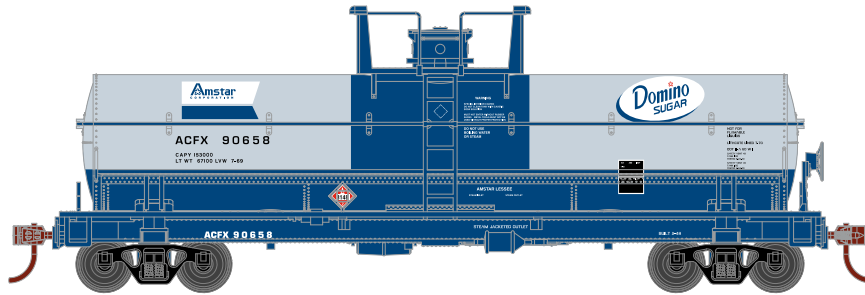

HO Chemical Tank Car

Announced 04.22.16
Available for Backorder

ETA: February 2017

Domino Sugar

RND14891 HO Chemical Tank, Domino Sugar #90658
RND14892 HO Chemical Tank, Domino Sugar #90664
RND14893 HO Chemical Tank, Domino Sugar #90670

Dow of Canada

RND14894 HO Chemical Tank, Dow of Canada # 84009
RND14895 HO Chemical Tank, Dow of Canada #84015
RND14896 HO Chemical Tank, Dow of Canada #84021

General American Transportation

RND14897 HO Chemical Tank, GATX #63440
RND14898 HO Chemical Tank, GATX #63447
RND14899 HO Chemical Tank, GATX #63452

GATX/Kodak

RND14900 HO Chemical Tank, GATX/Kodak #80326
RND14901 HO Chemical Tank, GATX/Kodak #80327
RND14902 HO Chemical Tank, GATX/Kodak #80330

\$26.98 SRP

HO Chemical Tank Car

Montana Rail Link

Announced 04.22.16
Available for Backorder

ETA: February 2017

RND14903	HO Chemical Tank, MRL #100011
RND14904	HO Chemical Tank, MRL #100015
RND14905	HO Chemical Tank, MRL #100019

All Road Names

MODEL FEATURES:

- Separately applied brake wheel
- Fully-assembled and ready to run
- Highly-detailed, injection-molded body
- Separate brake wheel
- Wireform safety handrails
- Painted and printed for realistic decoration
- Machined metal wheels
- Weighted for trouble free operation
- Wheels with RP25 contours operate on all popular brands of track
- Body mounted McHenry operating scale knuckle couplers
- Window packaging for easy viewing
- Interior plastic blister carton safely holds model for convenient storage
- Minimum radius: 15"