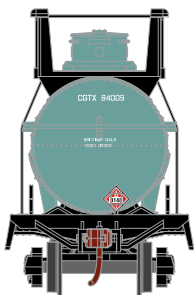

HO Chemical Tank Car

Announced 04.22.16
Available for Backorder

ETA: February 2017

Domino Sugar

RND14891 HO Chemical Tank, Domino Sugar #90658
RND14892 HO Chemical Tank, Domino Sugar #90664
RND14893 HO Chemical Tank, Domino Sugar #90670

Dow of Canada

RND14894 HO Chemical Tank, Dow of Canada # 84009
RND14895 HO Chemical Tank, Dow of Canada #84015
RND14896 HO Chemical Tank, Dow of Canada #84021

General American Transportation

RND14897 HO Chemical Tank, GATX #63440
RND14898 HO Chemical Tank, GATX #63447
RND14899 HO Chemical Tank, GATX #63452