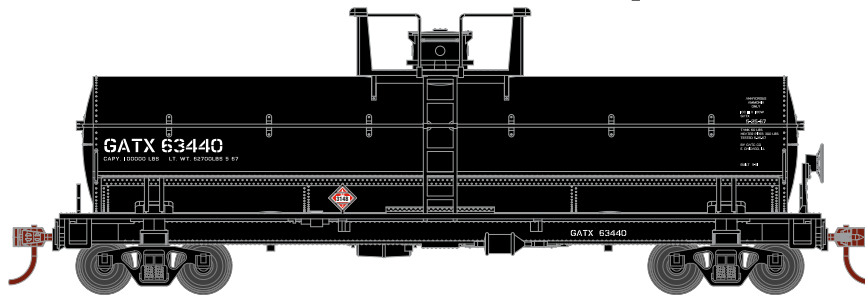

HO Chemical Tank Car

Announced 04.22.16
Available for Backorder

ETA: February 2017

Domino Sugar

RND14891 HO Chemical Tank, Domino Sugar #90658
RND14892 HO Chemical Tank, Domino Sugar #90664
RND14893 HO Chemical Tank, Domino Sugar #90670

Dow of Canada

RND14894 HO Chemical Tank, Dow of Canada # 84009
RND14895 HO Chemical Tank, Dow of Canada #84015
RND14896 HO Chemical Tank, Dow of Canada #84021

General American Transportation

RND14897 HO Chemical Tank, GATX #63440
RND14898 HO Chemical Tank, GATX #63447
RND14899 HO Chemical Tank, GATX #63452

ETA: February 2017

RND14903	HO Chemical Tank, MRL #100011
RND14904	HO Chemical Tank, MRL #100015
RND14905	HO Chemical Tank, MRL #100019

All Road Names

MODEL FEATURES:

- Separately applied brake wheel
- Fully-assembled and ready to run
- Highly-detailed, injection-molded body
- Separate brake wheel
- Wireform safety handrails
- Painted and printed for realistic decoration
- Machined metal wheels
- Weighted for trouble free operation
- Wheels with RP25 contours operate on all popular brands of track
- Body mounted McHenry operating scale knuckle couplers
- Window packaging for easy viewing
- Interior plastic blister carton safely holds model for convenient storage
- Minimum radius: 15"