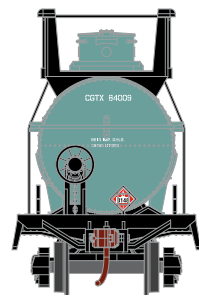

HO Chemical Tank Car

Announced 04.22.16
Available for Backorder

ETA: February 2017

Domino Sugar

RND14891 HO Chemical Tank, Domino Sugar #90658
RND14892 HO Chemical Tank, Domino Sugar #90664
RND14893 HO Chemical Tank, Domino Sugar #90670

Dow of Canada

RND14894 HO Chemical Tank, Dow of Canada # 84009
RND14895 HO Chemical Tank, Dow of Canada #84015
RND14896 HO Chemical Tank, Dow of Canada #84021

General American Transportation

RND14897 HO Chemical Tank, GATX #63440
RND14898 HO Chemical Tank, GATX #63447
RND14899 HO Chemical Tank, GATX #63452