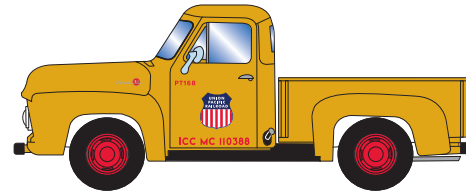

RTR HO Ford F-100 Pickup Truck

Announced 08.27.21
Orders Due: 09.24.21
ETA: October 2022

Pennsylvania

ATH26362 PRR

Santa Fe

ATH26449 ATSF

Southern

ATH26363 Southern

Chesapeake & Ohio

ATH26452 Chesapeake & Ohio

Canadian Pacific

ATH26453 Canadian Pacific

Union Pacific*

ATH26364 Union Pacific

Custom - Black w/ Flames

ATH26464 Black w/ Flames

Custom - Two-Tone Blue/Gray

ATH26466 Blue / Light Gray

KEY FEATURES:

- Ford licensed model
- Factory assembled with detail parts applied
- Molded cab interior with separately applied steering wheel
- Clear window glazing
- Rubber tires