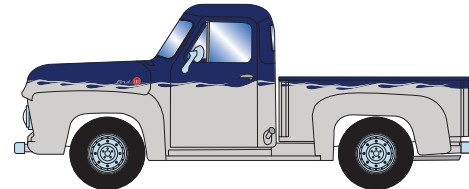

RTR HO Ford F-100 Pickup Truck

Announced 08.27.21
Orders Due: 09.24.21
ETA: October 2022

Pennsylvania

ATH26362 PRR

Santa Fe

ATH26449 ATSF

Southern

ATH26363 Southern

Chesapeake & Ohio

ATH26452 Chesapeake & Ohio

Canadian Pacific

ATH26453 Canadian Pacific

Union Pacific*

ATH26364 Union Pacific

Custom - Black w/ Flames

ATH26464 Black w/ Flames

Custom - Two-Tone Blue/Gray

ATH26466 Blue / Light Gray

KEY FEATURES:

- Ford licensed model
- Factory assembled with detail parts applied
- Molded cab interior with separately applied steering wheel
- Clear window glazing
- Rubber tires