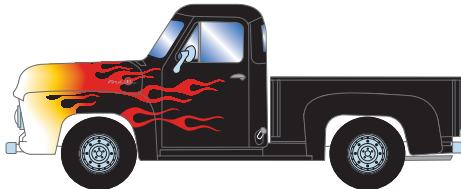

RTR HO Ford F-100 Pickup Truck

Announced 08.27.21
Orders Due: 09.24.21
ETA: October 2022

Pennsylvania

ATH26362 PRR

Santa Fe

ATH26449 ATSF

Southern

ATH26363 Southern

Chesapeake & Ohio

ATH26452 Chesapeake & Ohio

Canadian Pacific

ATH26453 Canadian Pacific

Union Pacific*

ATH26364 Union Pacific

Custom - Black w/ Flames

ATH26464 Black w/ Flames

Custom - Two-Tone Blue/Gray

ATH26466 Blue / Light Gray

KEY FEATURES:

- Ford licensed model
- Factory assembled with detail parts applied
- Molded cab interior with separately applied steering wheel
- Clear window glazing
- Rubber tires