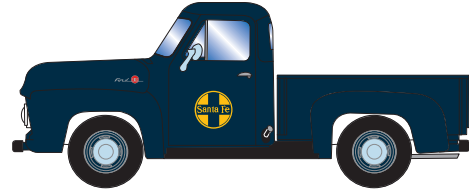

RTR HO Ford F-100 Pickup Truck

Announced 08.27.21
Orders Due: 09.24.21
ETA: October 2022

Pennsylvania

ATH26362 PRR

Santa Fe

ATH26449 ATSF

Southern

ATH26363 Southern

Custom - Two-Tone Blue/Gray

ATH26466 Blue / Light Gray

KEY FEATURES:

- Ford licensed model
- Factory assembled with detail parts applied
- Molded cab interior with separately applied steering wheel
- Clear window glazing
- Rubber tires