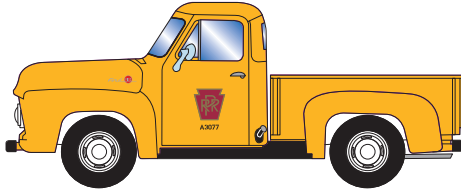

RTR HO Ford F-100 Pickup Truck

Announced 08.27.21
Orders Due: 09.24.21
ETA: October 2022

Pennsylvania

ATH26362 PRR

Santa Fe

ATH26449 ATSF

Southern

ATH26363 Southern

Custom - Two-Tone Blue/Gray

ATH26466 Blue / Light Gray

KEY FEATURES:

- Ford licensed model
- Factory assembled with detail parts applied
- Molded cab interior with separately applied steering wheel
- Clear window glazing
- Rubber tires