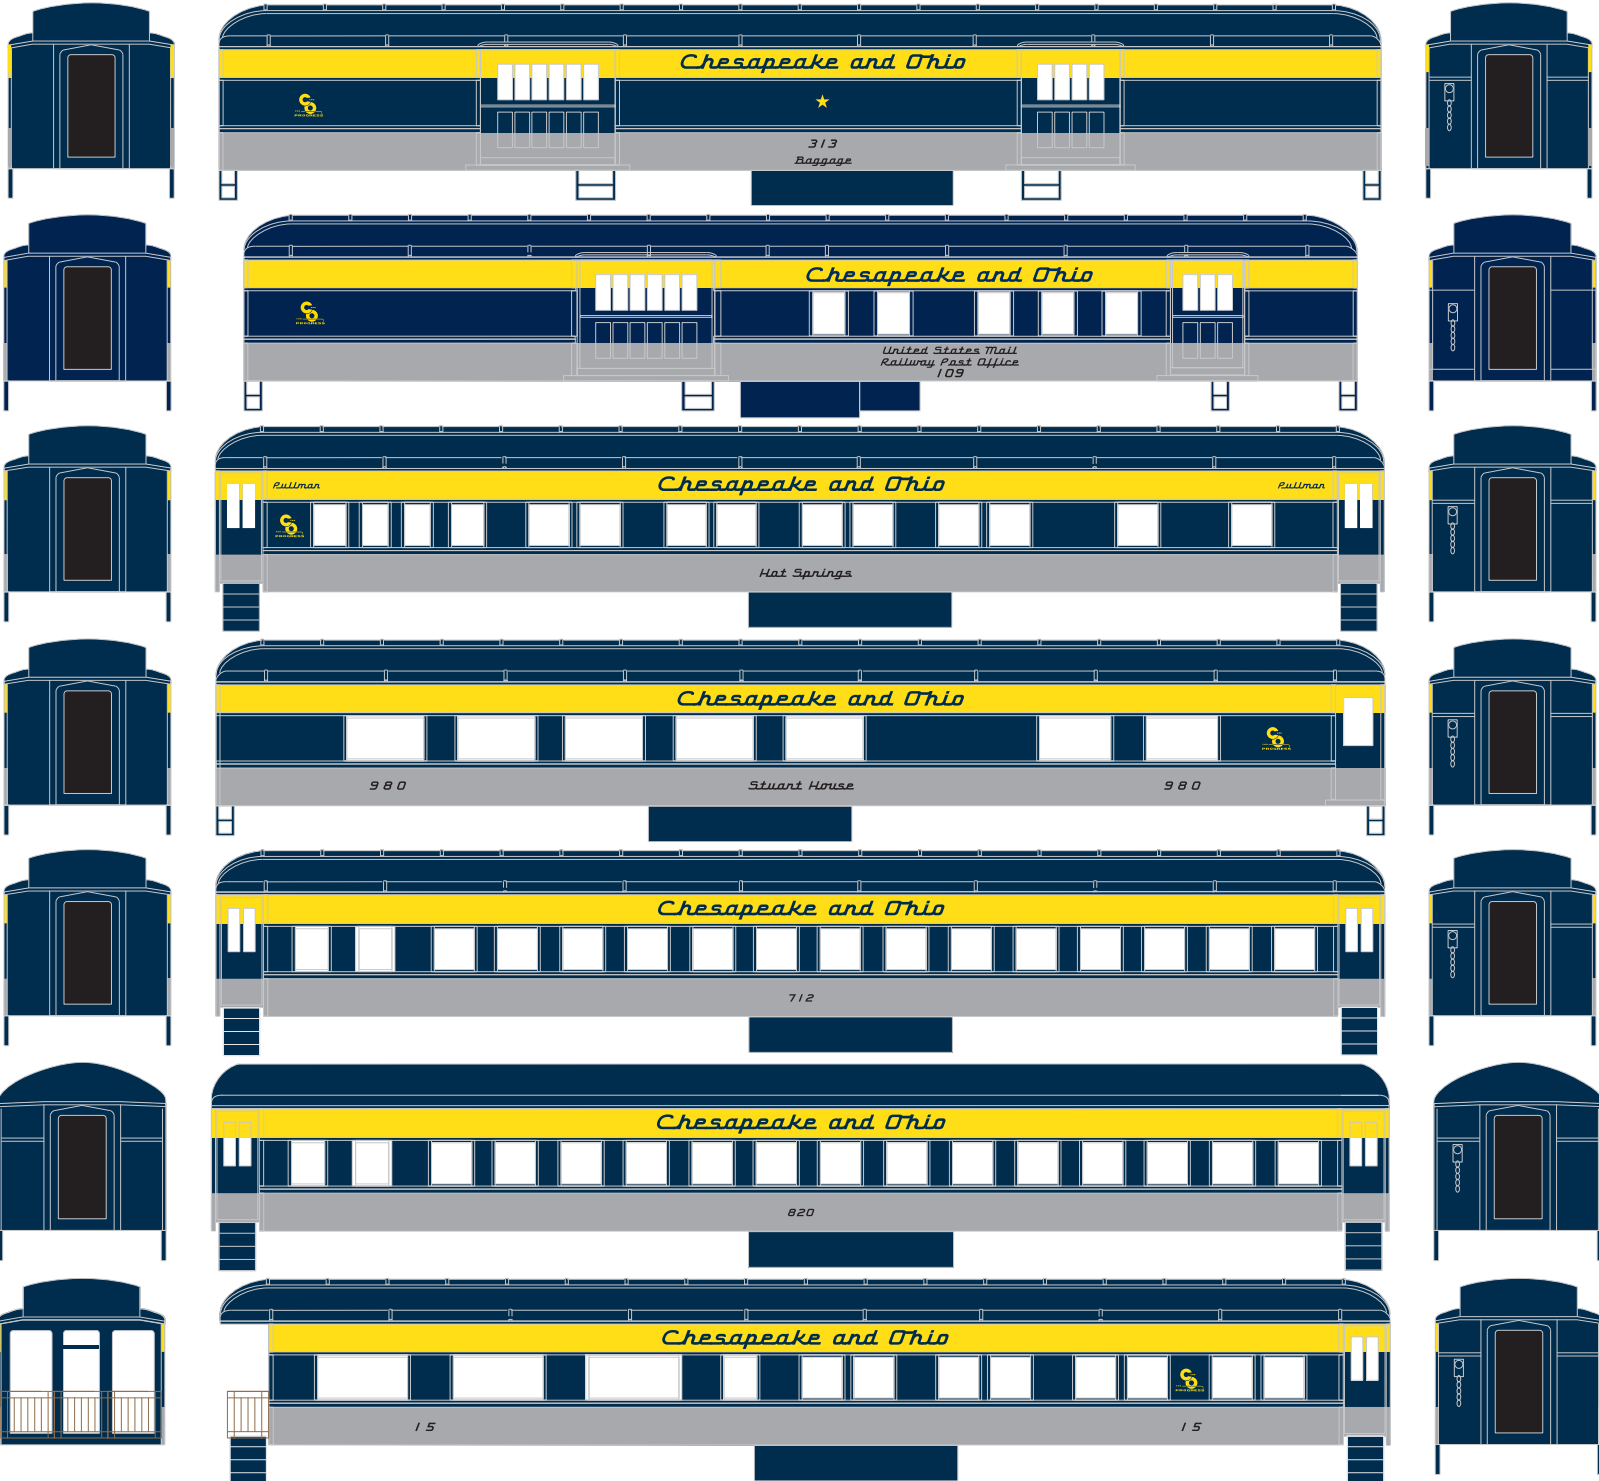

HO Heavyweight Passenger Cars

Announced: 10.24.14
Orders Due: 11.28.14

ETA: July 2015

Chesapeake and Ohio

ATH79468	Baggage	#313
ATH79469	RPO	#109
ATH79470	Pullman	"Hot Springs"
ATH79471	Diner	#980 "Stuart House"
ATH79472	Clerestory Coach	#712
ATH79473	Round Roof Coach	#820
ATH79474	Observation	#15

Baggage
RPO
Pullman
Diner
Clerestory Coach
Round Roof Coach
Observation

#257
#30
"Tacoma"
#1046 "New York"
#950
#958
"Great Circle"

\$29.98

Visit Your Local Retailer | Visit www.athearn.com | Call 1.800.338.4639

HO Heavyweight Passenger Cars

Announced: 10.24.14
Orders Due: 11.28.14

ETA: July 2015

New York Central

ATH79482	Baggage	#8757
ATH79483	RPO	#4822
ATH79484	Pullman	#2795
ATH79485	Diner	#671
ATH79486	Clerestory Coach	#1948
ATH79487	Round Roof Coach	#1845
ATH79488	Observation	#11

\$29.98

Visit Your Local Retailer | Visit www.athearn.com | Call 1.800.338.4639

HO Heavyweight Passenger Cars

Announced: 10.24.14
Orders Due: 11.28.14

ETA: July 2015

MODEL FEATURES

- Matching baggage, coach, diner, clerestory & round roof coach, Pullman, and Railway Post Office (RPO) cars
- Lighting kit available (ATH90201)
- Clear windows
- Separately applied brake wheel
- 6-wheel passenger car trucks with machined metal wheels
- Fully-assembled and ready to run
- Highly-detailed, injection-molded body
- Painted and printed for realistic decoration
- Weighted for trouble free operation
- Wheels with RP25 contours operate on Code 55, 70, 75, 80, 83, and 100 rail
- McHenry operating scale knuckle couplers
- Window packaging for easy viewing
- Interior plastic blister safely holds the model for convenient storage
- Minimum radius: 18"