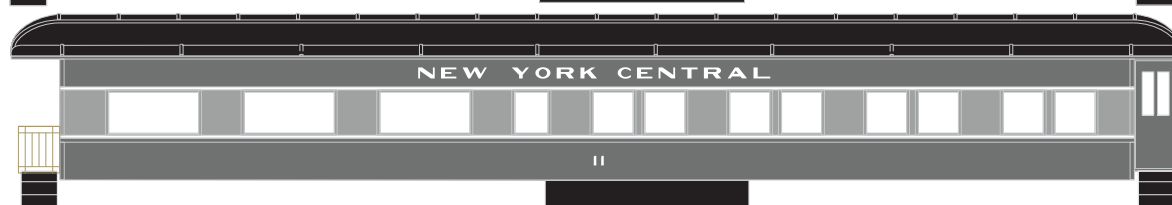

HO Heavyweight Passenger Cars

Announced: 10.24.14
Orders Due: 11.28.14

ETA: July 2015

New York Central

ATH79482	Baggage	#8757
ATH79483	RPO	#4822
ATH79484	Pullman	#2795
ATH79485	Diner	#671
ATH79486	Clerestory Coach	#1948
ATH79487	Round Roof Coach	#1845
ATH79488	Observation	#11

$29.98

Visit Your Local Retailer | Visit www.athearn.com | Call 1.800.338.4639