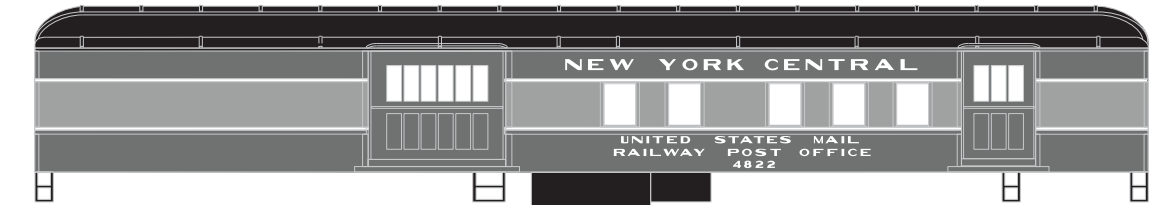

HO Heavyweight Passenger Cars

Announced: 10.24.14
Orders Due: 11.28.14

ETA: July 2015

New York Central

ATH79482	Baggage	#8757
ATH79483	RPO	#4822
ATH79484	Pullman	#2795
ATH79485	Diner	#671
ATH79486	Clerestory Coach	#1948
ATH79487	Round Roof Coach	#1845
ATH79488	Observation	#11

$29.98

Visit Your Local Retailer | Visit www.athearn.com | Call 1.800.338.4639