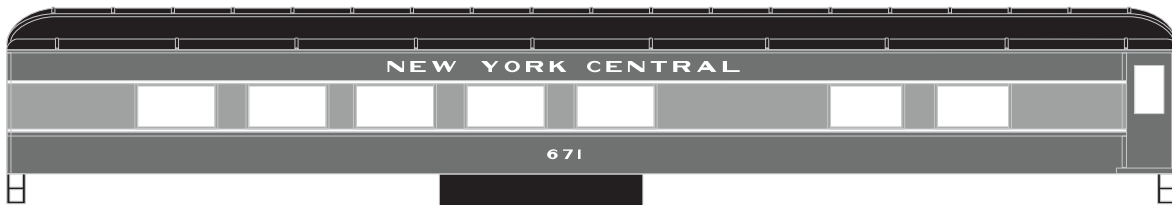

HO Heavyweight Passenger Cars

Announced: 10.24.14
Orders Due: 11.28.14

ETA: July 2015

New York Central

ATH79482	Baggage	#8757
ATH79483	RPO	#4822
ATH79484	Pullman	#2795
ATH79485	Diner	#671
ATH79486	Clerestory Coach	#1948
ATH79487	Round Roof Coach	#1845
ATH79488	Observation	#11

$29.98

Visit Your Local Retailer | Visit www.athearn.com | Call 1.800.338.4639