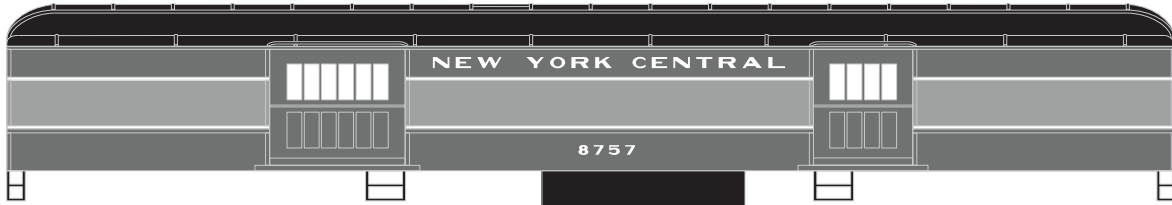

HO Heavyweight Passenger Cars

Announced: 10.24.14
Orders Due: 11.28.14

ETA: July 2015

New York Central

ATH79482	Baggage	#8757
ATH79483	RPO	#4822
ATH79484	Pullman	#2795
ATH79485	Diner	#671
ATH79486	Clerestory Coach	#1948
ATH79487	Round Roof Coach	#1845
ATH79488	Observation	#11

$29.98

Visit Your Local Retailer | Visit www.athearn.com | Call 1.800.338.4639