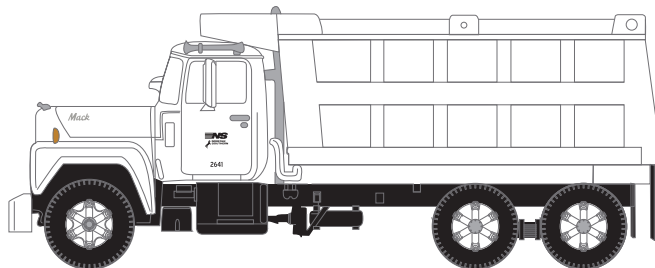

# Mack "R" Dump Truck

93215 Burlington Northern

\$24.98

93218 Norfolk Southern

\$24.98

93216 Chessie

\$24.98

93219 Santa Fe

\$24.98

93217 CP Rail

\$24.98

93220 Southern Pacific

\$24.98\*

Era: 1966 to present

- Clear window glazing
- Interior with separate steering wheel

- Completely assembled
- Rubber tires