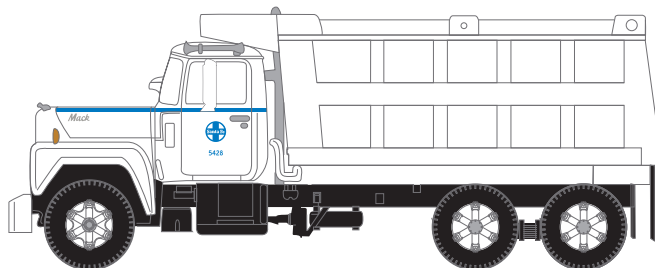

# Mack "R" Dump Truck

93215 Burlington Northern

\$24.98

93218 Norfolk Southern

\$24.98

93216 Chessie

\$24.98

93219 Santa Fe

\$24.98

93217 CP Rail

\$24.98

93220 Southern Pacific

\$24.98\*

Era: 1966 to present

- Clear window glazing
- Interior with separate steering wheel

- Completely assembled
- Rubber tires