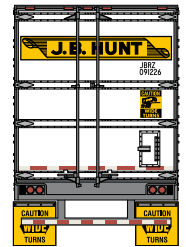

JB Hunt

ATH29862
ATH29863
ATH29864

HO RTR 53' Utility Reefer Trailer, JB Hunt #091226
HO RTR 53' Utility Reefer Trailer, JB Hunt #091245
HO RTR 53' Utility Reefer Trailer, JB Hunt #091253