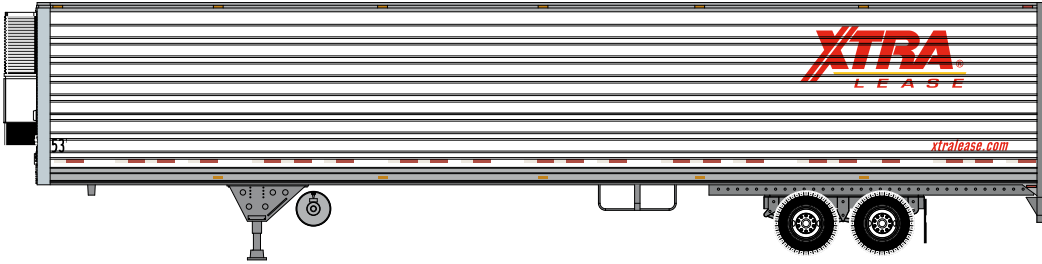

XTRA

ATH29871
ATH29872
ATH29873

HO RTR 53' Utility Reefer Trailer, XTRA #U67842
HO RTR 53' Utility Reefer Trailer, XTRA #U67857
HO RTR 53' Utility Reefer Trailer, XTRA #U67864

All Carriers

MODEL FEATURES:

- Separately applied tractor-trailer refrigeration unit, landing gear assembly, fuel tank and mud flaps
- Three different fuel tank sizes: short, medium, or long per prototype
- Sliding rear bogie
- Two or five hole painted wheels
- Rubber tires
- Sand shoes applied with removable glue
- Upgraded former A-Line tooling
- Fully-assembled and ready to use out of the box
- Highly-detailed, injection-molded body
- Painted and printed for realistic decoration
- Window packaging for easy viewing plus interior plastic blister safely holds the model for convenient storage

$27.98SRP

Visit Your Local Retailer | Visit www.athearn.com | Call 1.800.338.4639