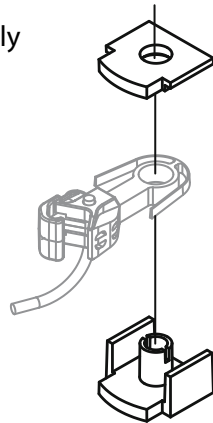

ATHG4596	HO 70-Ton 3 Spring Roller Bearing Truck, .110" (2pr) .....	<b>\$19.98</b>
ATHG4597	HO 70-Ton 3 Spring Roller Bearing Truck, .088" (2pr) .....	<b>\$19.98</b>

ATH13504

ATH13504	HO Plastic Stakes, 40'/50' Flat (60pcs) .....	<b>\$9.98</b>
----------	---	---------------

## N-scale Parts

ATH13504

Includes Box Only  
Less Coupler

Athearn N-scale feature's McHenry couplers. To body mount or customize coupler installation, the detailed McHenry couplers will require this draft gear box for various applications. The coupler box is compatible with MCH5001, MCH5012, and MCH5025. Quantity of 6pr is identical to MCH5012.