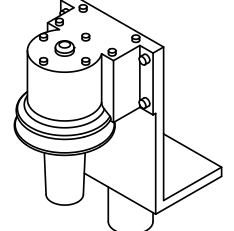

### Rerailing Frog and Bells (3-pack) .....\$21.98

ATH010007 Rerailing Frog, Truck Mounted

ATH01092  
Side Mount

ATH01097  
Nose Mount

ATH02043  
Electronic

ATH01021 Bell With Bracket

ATH01092 Bell, Hood Side Mount