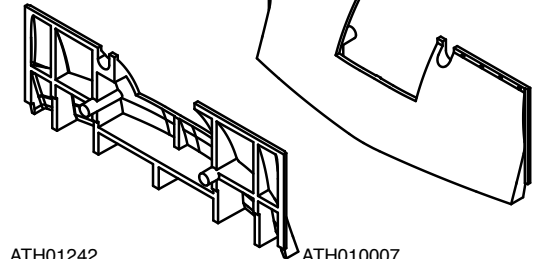

ATH01893
CP Plow Pilot

Arm Rest (6-pack).....$21.98

Brass castings, individual parts feature two mounting lugs for secure placement on cab side.

ATH010008 Cab Arm Rest Large