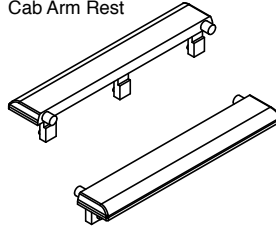

ATH010008
Cab Arm Rest