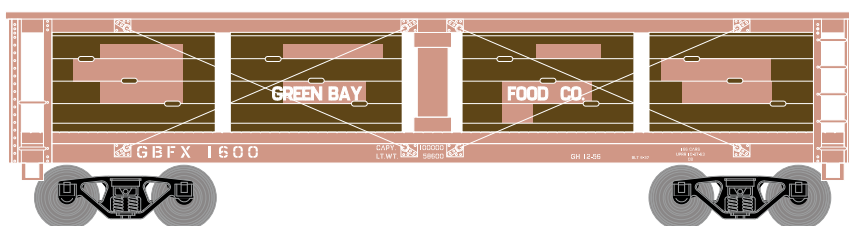

HO 40' Pickle Car Bloch & Guggenheimer

Announced 02.26.16
Orders Due: 03.25.16

ETA: December 2016

Era: 1940s-1960s

ATH14578 HO RTR 40' Pickle Car, BAGX #151
ATH14579 HO RTR 40' Pickle Car, BAGX #204
ATH14580 HO RTR 40' Pickle Car, BAGX #206

Budlong Pickle

Era: 1950s-1960s

ATH14581 HO RTR 40' Pickle Car, BPIX # 1700
ATH14582 HO RTR 40' Pickle Car, BPIX #1800
ATH14583 HO RTR 40' Pickle Car, BPIX #2001

Green Bay Foods

Era: 1940s-1960s

ATH14584 HO RTR 40' Pickle Car, GBFX #1600
ATH14585 HO RTR 40' Pickle Car, GBFX #1602
ATH14586 HO RTR 40' Pickle Car, GBFX #1606

* Union Pacific Licensed Product

HO 40' Pickle Car

All Road Names

Announced 02.26.16
Orders Due: 03.25.16

ETA: December 2016

MODEL FEATURES:

- Fully assembled and ready for your layout
- Highly detailed turnbuckles
- Machined metal wheels
- Weighted for trouble free operation
- Wheels with RP25 contours operate on all popular brands of track
- Body mounted McHenry operating scale knuckle couplers
- Window packaging for easy viewing plus interior plastic blister safely holds the model for convenient storage
- Replacement parts available
- Minimum radius: 15"