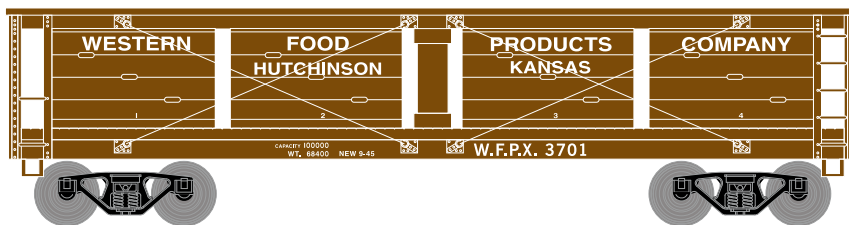

Western Food Products

Era: 1940s-1960s

ATH14599 HO RTR 40' Pickle Car, W.F.P.X. #3701
ATH14600 HO RTR 40' Pickle Car, W.F.P.X. #3705
ATH14601 HO RTR 40' Pickle Car, W.F.P.X. #3708

$27.98 SRP

Visit Your Local Retailer | Visit www.athearn.com | Call 1.800.338.4639

* Union Pacific Licensed Product