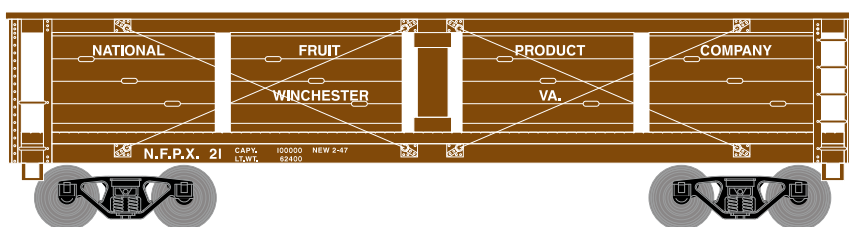

Budlong Pickle

Era: 1950s-1960s

ATH14581 HO RTR 40' Pickle Car, BPIX # 1700
ATH14582 HO RTR 40' Pickle Car, BPIX #1800
ATH14583 HO RTR 40' Pickle Car, BPIX #2001

Green Bay Foods

Era: 1940s-1960s

ATH14584 HO RTR 40' Pickle Car, GBFX #1600
ATH14585 HO RTR 40' Pickle Car, GBFX #1602
ATH14586 HO RTR 40' Pickle Car, GBFX #1606

National Fruit Products

Era: 1940s-1960s

ATH14587 HO RTR 40' Pickle Car, N.F.P.X. #21
ATH14588 HO RTR 40' Pickle Car, N.F.P.X. #25
ATH14589 HO RTR 40' Pickle Car, N.F.P.X. #27

\$27.98 SRP

Visit Your Local Retailer | Visit www.athearn.com | Call 1.800.338.4639

* Union Pacific Licensed Product

HO 40' Pickle Car

All Road Names

Announced 02.26.16
Orders Due: 03.25.16

ETA: December 2016

MODEL FEATURES:

- Fully assembled and ready for your layout
- Highly detailed turnbuckles
- Machined metal wheels
- Weighted for trouble free operation
- Wheels with RP25 contours operate on all popular brands of track
- Body mounted McHenry operating scale knuckle couplers
- Window packaging for easy viewing plus interior plastic blister safely holds the model for convenient storage
- Replacement parts available
- Minimum radius: 15"