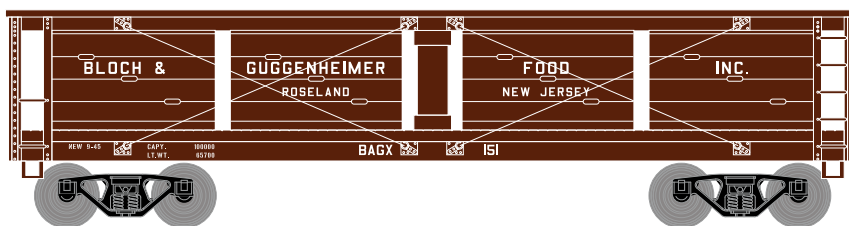

HO 40' Pickle Car Bloch & Guggenheimer

Announced 02.26.16
Orders Due: 03.25.16

ETA: December 2016

Era: 1940s-1960s

ATH14578 HO RTR 40' Pickle Car, BAGX #151
ATH14579 HO RTR 40' Pickle Car, BAGX #204
ATH14580 HO RTR 40' Pickle Car, BAGX #206

Budlong Pickle

Era: 1950s-1960s

ATH14581 HO RTR 40' Pickle Car, BPIX # 1700
ATH14582 HO RTR 40' Pickle Car, BPIX #1800
ATH14583 HO RTR 40' Pickle Car, BPIX #2001

Green Bay Foods

Era: 1940s-1960s

ATH14584 HO RTR 40' Pickle Car, GBFX #1600
ATH14585 HO RTR 40' Pickle Car, GBFX #1602
ATH14586 HO RTR 40' Pickle Car, GBFX #1606

* Union Pacific Licensed Product

HO 40' Pickle Car

All Road Names

Announced 02.26.16
Orders Due: 03.25.16

ETA: December 2016

MODEL FEATURES:

- Fully assembled and ready for your layout
- Highly detailed turnbuckles
- Machined metal wheels
- Weighted for trouble free operation
- Wheels with RP25 contours operate on all popular brands of track
- Body mounted McHenry operating scale knuckle couplers
- Window packaging for easy viewing plus interior plastic blister safely holds the model for convenient storage
- Replacement parts available
- Minimum radius: 15"