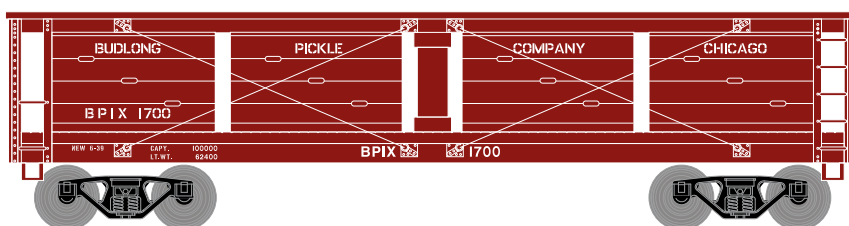

Budlong Pickle

Era: 1950s-1960s

ATH14581 HO RTR 40' Pickle Car, BPIX # 1700
ATH14582 HO RTR 40' Pickle Car, BPIX #1800
ATH14583 HO RTR 40' Pickle Car, BPIX #2001