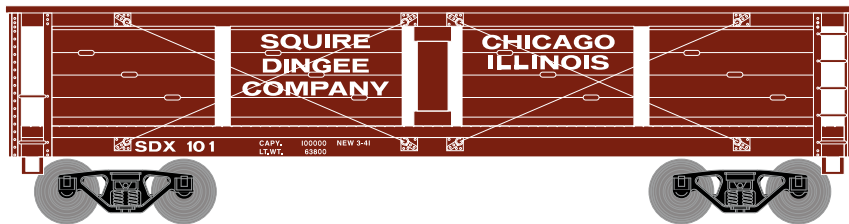

National Fruit Products

Era: 1940s-1960s

ATH14587 HO RTR 40' Pickle Car, N.F.P.X. #21
ATH14588 HO RTR 40' Pickle Car, N.F.P.X. #25
ATH14589 HO RTR 40' Pickle Car, N.F.P.X. #27

\$27.98 SRP

Visit Your Local Retailer | Visit www.athearn.com | Call 1.800.338.4639

* Union Pacific Licensed Product

HO 40' Pickle Car Richter Vinegar

Announced 02.26.16
Orders Due: 03.25.16
ETA: December 2016

Era: 1940s-1960s

ATH14590 HO RTR 40' Pickle Car, RVCX #10
ATH14591 HO RTR 40' Pickle Car, RVCX #15
ATH14592 HO RTR 40' Pickle Car, RVCX #16

Squire Dingee

Era: 1940s-1960s

ATH14593 HO RTR 40' Pickle Car, SDX #101
ATH14594 HO RTR 40' Pickle Car, SDX # 115
ATH14595 HO RTR 40' Pickle Car, SDX # 122

Soo Line

Era: 1940s-1960s

ATH14596 HO RTR 40' Pickle Car, SOO #5047
ATH14597 HO RTR 40' Pickle Car, SOO #5075
ATH14598 HO RTR 40' Pickle Car, SOO #5133

* Union Pacific Licensed Product

HO 40' Pickle Car

All Road Names

Announced 02.26.16
Orders Due: 03.25.16

ETA: December 2016

MODEL FEATURES:

- Fully assembled and ready for your layout
- Highly detailed turnbuckles
- Machined metal wheels
- Weighted for trouble free operation
- Wheels with RP25 contours operate on all popular brands of track
- Body mounted McHenry operating scale knuckle couplers
- Window packaging for easy viewing plus interior plastic blister safely holds the model for convenient storage
- Replacement parts available
- Minimum radius: 15"