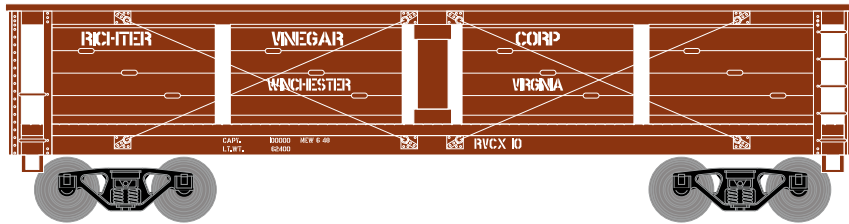

Budlong Pickle

Era: 1950s-1960s

ATH14581 HO RTR 40' Pickle Car, BPIX # 1700
ATH14582 HO RTR 40' Pickle Car, BPIX #1800
ATH14583 HO RTR 40' Pickle Car, BPIX #2001

Green Bay Foods

Era: 1940s-1960s

ATH14584 HO RTR 40' Pickle Car, GBFX #1600
ATH14585 HO RTR 40' Pickle Car, GBFX #1602
ATH14586 HO RTR 40' Pickle Car, GBFX #1606

National Fruit Products

Era: 1940s-1960s

ATH14587 HO RTR 40' Pickle Car, N.F.P.X. #21
ATH14588 HO RTR 40' Pickle Car, N.F.P.X. #25
ATH14589 HO RTR 40' Pickle Car, N.F.P.X. #27

\$27.98 SRP

Visit Your Local Retailer | Visit www.athearn.com | Call 1.800.338.4639

* Union Pacific Licensed Product

HO 40' Pickle Car Richter Vinegar

Announced 02.26.16
Orders Due: 03.25.16
ETA: December 2016

Era: 1940s-1960s

ATH14590 HO RTR 40' Pickle Car, RVCX #10
ATH14591 HO RTR 40' Pickle Car, RVCX #15
ATH14592 HO RTR 40' Pickle Car, RVCX #16

* Union Pacific Licensed Product

HO 40' Pickle Car

All Road Names

Announced 02.26.16
Orders Due: 03.25.16

ETA: December 2016

MODEL FEATURES:

- Fully assembled and ready for your layout
- Highly detailed turnbuckles
- Machined metal wheels
- Weighted for trouble free operation
- Wheels with RP25 contours operate on all popular brands of track
- Body mounted McHenry operating scale knuckle couplers
- Window packaging for easy viewing plus interior plastic blister safely holds the model for convenient storage
- Replacement parts available
- Minimum radius: 15"