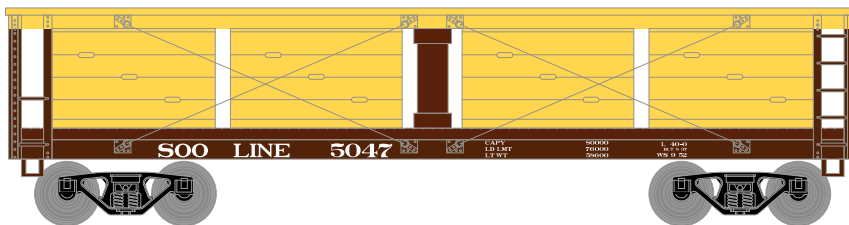

* Union Pacific Licensed Product

HO 40' Pickle Car Richter Vinegar

Announced 02.26.16
Orders Due: 03.25.16
ETA: December 2016

Era: 1940s-1960s

ATH14590 HO RTR 40' Pickle Car, RVCX #10
ATH14591 HO RTR 40' Pickle Car, RVCX #15
ATH14592 HO RTR 40' Pickle Car, RVCX #16

Squire Dingee

Era: 1940s-1960s

ATH14593 HO RTR 40' Pickle Car, SDX #101
ATH14594 HO RTR 40' Pickle Car, SDX # 115
ATH14595 HO RTR 40' Pickle Car, SDX # 122

Soo Line

Era: 1940s-1960s

ATH14596 HO RTR 40' Pickle Car, SOO #5047
ATH14597 HO RTR 40' Pickle Car, SOO #5075
ATH14598 HO RTR 40' Pickle Car, SOO #5133

* Union Pacific Licensed Product

HO 40' Pickle Car

All Road Names

Announced 02.26.16
Orders Due: 03.25.16

ETA: December 2016

MODEL FEATURES:

- Fully assembled and ready for your layout
- Highly detailed turnbuckles
- Machined metal wheels
- Weighted for trouble free operation
- Wheels with RP25 contours operate on all popular brands of track
- Body mounted McHenry operating scale knuckle couplers
- Window packaging for easy viewing plus interior plastic blister safely holds the model for convenient storage
- Replacement parts available
- Minimum radius: 15"