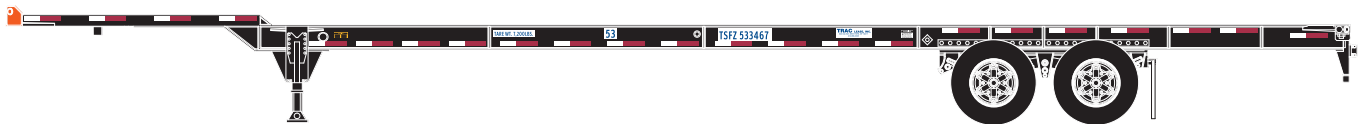

Announced: 9-16-08
Orders Due: 10-10-08
ETA: April 2009

53' Chassis (2 pack)

___ 26596 BNSF (Circle Logo) \$19.98

___ 26597 CSX \$19.98

___ 26598 Pacer Stacktrain \$19.98

___ 26599 Trac Leasing \$19.98

Era: Right Now!

- Two chassis numbers, different from previously offered
- All new tooling
- Razor-sharp printing and painting
- Each pack will have two new container floors to replace floors in your existing containers
- Replace your current container floors with floors that will fit these new chassis
- Fully assembled
- Contemporary paint schemes, operating right now