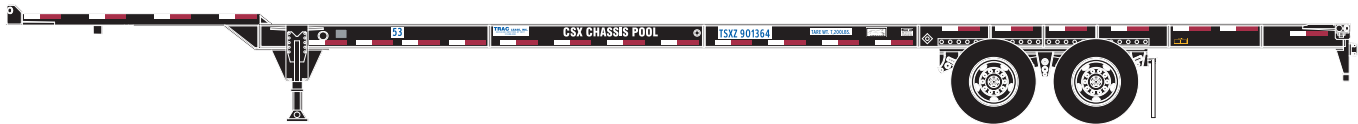

Announced: 9-16-08
Orders Due: 10-10-08
ETA: April 2009

53' Chassis (2 pack)

___ 26596 BNSF (Circle Logo) \$19.98

___ 26597 CSX \$19.98

___ 26598 Pacer Stacktrain \$19.98

___ 26599 Trac Leasing \$19.98

Era: Right Now!

- Two chassis numbers, different from previously offered
- All new tooling
- Razor-sharp printing and painting
- Each pack will have two new container floors to replace floors in your existing containers
- Replace your current container floors with floors that will fit these new chassis
- Fully assembled
- Contemporary paint schemes, operating right now