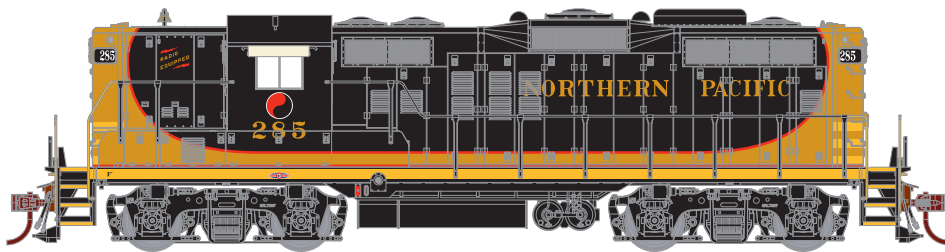

Announced: 4-24-12
Orders Due: 5-18-12
ETA: December 2012

HO SCALE

GP9 Northern Pacific

___ G62491	No Sound	\$189.98	___ G62691	Sound	\$289.98	GP9 Northern Pacific #285
___ G62492	No Sound	\$189.98	___ G62692	Sound	\$289.98	GP9 Northern Pacific #304

___ G62493	No Sound	\$189.98	___ G62693	Sound	\$289.98	GP9 Northern Pacific #332
------------	----------	----------	------------	-------	----------	---------------------------

___ G62494	No Sound	\$189.98	___ G62694	Sound	\$289.98	GP9 Northern Pacific #333
------------	----------	----------	------------	-------	----------	---------------------------