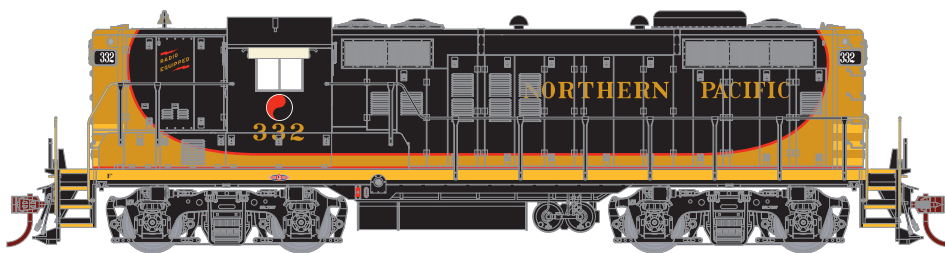

Announced: 4-24-12
Orders Due: 5-18-12
ETA: December 2012

HO SCALE

GP9 Northern Pacific

___ G62491	No Sound	\$189.98	___ G62691	Sound	\$289.98	GP9 Northern Pacific #285
___ G62492	No Sound	\$189.98	___ G62692	Sound	\$289.98	GP9 Northern Pacific #304

Prototype Era: 1954 - 1970

- Celcon handrails
- Etched radiator intake grilles
- Correct "nub" style walkway tread detail
- Separately applied air tanks
- Non-sound units are DCC ready using Quick Plug™ technology
- Sound units have Soundtraxx Tsunami™ factory installed
- McHenry® scale knuckle spring couplers
- Prototype specific details per phase and prototype, such as:
 - Grilles
 - Dynamic brakes
 - Sunshades
 - Air filter box
 - Bell
 - Many headlight options
 - Separately applied wire grab irons
 - Etched radiator fan grilles
 - Window glazing
 - Operating headlights utilizing microbulbs
 - Fuel tanks
 - Battery access doors
 - Cut Levers
 - Air horn
 - Truck sideframes
 - Antennas
 - Fans
 - Electrical cabinets
 - MU stands
 - Headlights
 - Pilot details