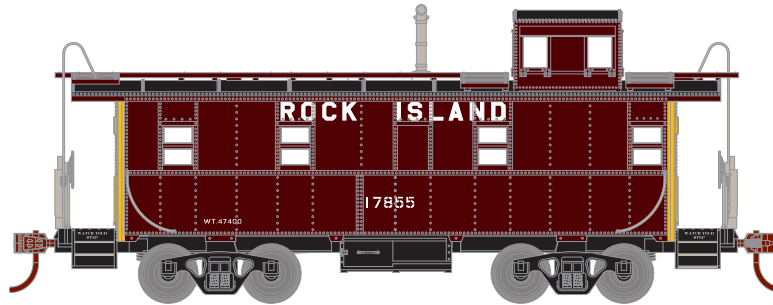

HO Cupola Caboose

Announced: 9.24.13
Orders Due: 10.25.13

ETA: May 2014

Camp Pendleton

ATH74000 #403

ROADNAME FEATURES

- Previous production run: July 2010
- Caboose trucks
- Era: 1991

Santa Fe

ROADNAME FEATURES

- New road numbers
- Previous production run: June 2011
- Paint scheme: script

• Bettendorf trucks
• Era: 1968+

\$24.98

HO Cupola Caboose

Announced: 9.24.13
Orders Due: 10.25.13

ETA: May 2014

MKT

ATH74021 #1003
ATH74022 #1017
ATH74023 #1024

ROADNAME FEATURES

- New road numbers
- Previous production run: June 2009
- Bettendorf trucks
- Era: 1949+

Rock Island

ATH74024 #999061
ATH74025 #999094
ATH74026 #999198

ROADNAME FEATURES

- New road numbers
- Previous production run: October 2007
- Paint scheme: maroon and yellow
- Bettendorf trucks
- Era: 1965-1970+

Santa Fe

ATH74170 #999640

ROADNAME FEATURES

- Previous production run: December 2008
- Paint scheme: holiday
- Caboose trucks