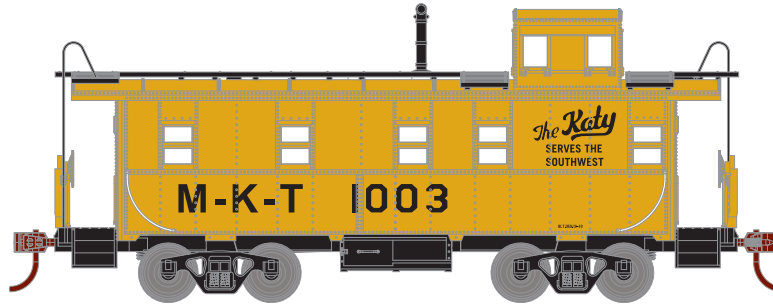

HO Cupola Caboose

Announced: 9.24.13
Orders Due: 10.25.13

ETA: May 2014

Camp Pendleton

ATH74000 #403

ROADNAME FEATURES

- Previous production run: July 2010
- Caboose trucks
- Era: 1991

Santa Fe

ROADNAME FEATURES

- New road numbers
- Previous production run: June 2011
- Paint scheme: script

• Bettendorf trucks
• Era: 1968+

\$24.98

HO Cupola Caboose

Announced: 9.24.13
Orders Due: 10.25.13

ETA: May 2014

MKT

ATH74021 #1003
ATH74022 #1017
ATH74023 #1024

ROADNAME FEATURES

- New road numbers
- Previous production run: June 2009
- Bettendorf trucks
- Era: 1949+

Rock Island

ATH74024 #999061
ATH74025 #999094
ATH74026 #999198

ROADNAME FEATURES

- New road numbers
- Previous production run: October 2007
- Paint scheme: maroon and yellow
- Bettendorf trucks
- Era: 1965-1970+

Santa Fe

ATH74170 #999640

ROADNAME FEATURES

- Previous production run: December 2008
- Paint scheme: holiday
- Caboose trucks