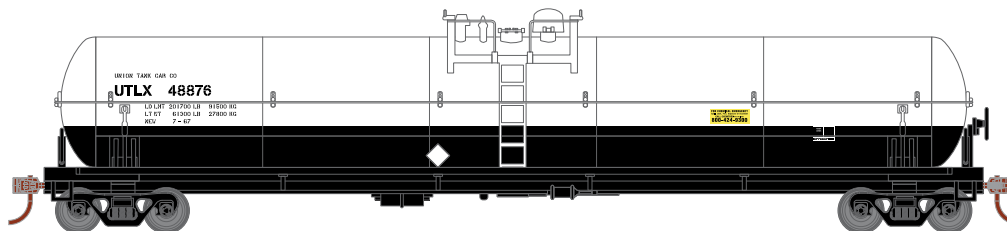

Union Tank Car

Era: 1967+

ATH17857	HO RTR 62' Tank, UTLX #48876
ATH17858	HO RTR 62' Tank, UTLX #48890
ATH17859	HO RTR 62' Tank, UTLX #48897

All Road Names

MODEL FEATURES:

- Decorated models fully-assembled and ready to run out of the box
- Highly-detailed, injection-molded body
- Separately applied wire grab irons
- Machined metal wheels
- Weighted for trouble free operation
- Wheels with RP25 contours operate on all popular brands of track
- Body mounted McHenry operating scale knuckle couplers
- Window packaging for easy viewing plus interior plastic blister safely holds the model for convenient storage
- Replacement parts available
- Minimum radius: 18"

$32.98SRP

Visit Your Local Retailer | Visit www.athearn.com | Call 1.800.338.4639