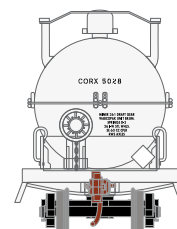

HO 62' Tank Car

Announced 12.30.16
Orders Due: 1.27.17
 ETA: November 2017

American Car & Foundry Leasing

Era: 2005+

ATH17841	HO RTR 62' Tank, ACFX #71703
ATH17842	HO RTR 62' Tank, ACFX #71708
ATH17843	HO RTR 62' Tank, ACFX #71709

BASF Wyandotte

Era: 1967+

ATH17844	HO RTR 62' Tank, BASF/Wyandotte #19240
ATH17845	HO RTR 62' Tank, BASF/Wyandotte #19243
ATH17846	HO RTR 62' Tank, BASF/Wyandotte #19248

Burlington Northern

Era: 1987+

ATH17847	HO RTR 62' Tank, BNFT #12
ATH17848	HO RTR 62' Tank, BNFT #34
ATH17849	HO RTR 62' Tank, BNFT #20 (Locomotive Fuel Tender Lettering)

Coors Brewing

Era: 1999+

ATH17851	HO RTR 62' Tank, CORX #5028
ATH17852	HO RTR 62' Tank, CORX #5061
ATH17853	HO RTR 62' Tank, CORX #5086

\$32.98SRP

HO 62' Tank Car

Announced 12.30.16
Orders Due: 1.27.17
ETA: November 2017