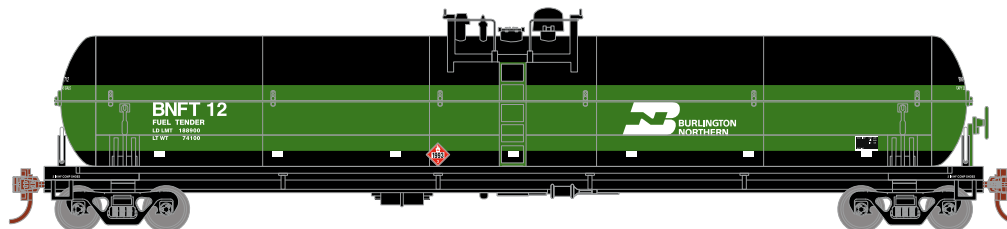

HO 62' Tank Car

Announced 12.30.16
Orders Due: 1.27.17
 ETA: November 2017

American Car & Foundry Leasing

Era: 2005+

ATH17841	HO RTR 62' Tank, ACFX #71703
ATH17842	HO RTR 62' Tank, ACFX #71708
ATH17843	HO RTR 62' Tank, ACFX #71709

BASF Wyandotte

Era: 1967+

ATH17844	HO RTR 62' Tank, BASF/Wyandotte #19240
ATH17845	HO RTR 62' Tank, BASF/Wyandotte #19243
ATH17846	HO RTR 62' Tank, BASF/Wyandotte #19248

Burlington Northern

Era: 1987+

ATH17847	HO RTR 62' Tank, BNFT #12
ATH17848	HO RTR 62' Tank, BNFT #34
ATH17849	HO RTR 62' Tank, BNFT #20 (Locomotive Fuel Tender Lettering)

Coors Brewing

Era: 1999+

ATH17851	HO RTR 62' Tank, CORX #5028
ATH17852	HO RTR 62' Tank, CORX #5061
ATH17853	HO RTR 62' Tank, CORX #5086

\$32.98SRP

HO 62' Tank Car

Announced 12.30.16
Orders Due: 1.27.17
ETA: November 2017

All Road Names

MODEL FEATURES:

- Decorated models fully-assembled and ready to run out of the box
- Highly-detailed, injection-molded body
- Separately applied wire grab irons
- Machined metal wheels
- Weighted for trouble free operation
- Wheels with RP25 contours operate on all popular brands of track
- Body mounted McHenry operating scale knuckle couplers
- Window packaging for easy viewing plus interior plastic blister safely holds the model for convenient storage
- Replacement parts available
- Minimum radius: 18"