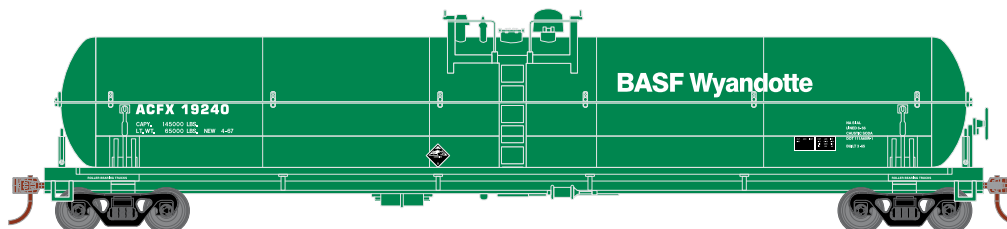

HO 62' Tank Car

Announced 12.30.16
Orders Due: 1.27.17
 ETA: November 2017

American Car & Foundry Leasing

Era: 2005+

ATH17841	HO RTR 62' Tank, ACFX #71703
ATH17842	HO RTR 62' Tank, ACFX #71708
ATH17843	HO RTR 62' Tank, ACFX #71709

BASF Wyandotte

Era: 1967+

ATH17844	HO RTR 62' Tank, BASF/Wyandotte #19240
ATH17845	HO RTR 62' Tank, BASF/Wyandotte #19243
ATH17846	HO RTR 62' Tank, BASF/Wyandotte #19248

Burlington Northern

Era: 1987+

ATH17847	HO RTR 62' Tank, BNFT #12
ATH17848	HO RTR 62' Tank, BNFT #34
ATH17849	HO RTR 62' Tank, BNFT #20 (Locomotive Fuel Tender Lettering)

All Road Names

MODEL FEATURES:

- Decorated models fully-assembled and ready to run out of the box
- Highly-detailed, injection-molded body
- Separately applied wire grab irons
- Machined metal wheels
- Weighted for trouble free operation
- Wheels with RP25 contours operate on all popular brands of track
- Body mounted McHenry operating scale knuckle couplers
- Window packaging for easy viewing plus interior plastic blister safely holds the model for convenient storage
- Replacement parts available
- Minimum radius: 18"