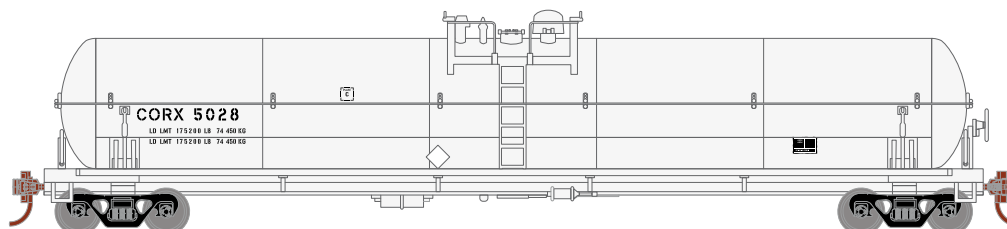

Coors Brewing

Era: 1999+

ATH17851	HO RTR 62' Tank, CORX #5028
ATH17852	HO RTR 62' Tank, CORX #5061
ATH17853	HO RTR 62' Tank, CORX #5086

$32.98SRP