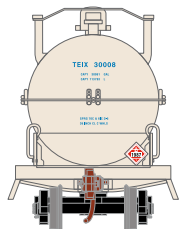

BASF Wyandotte

Era: 1967+

ATH17844	HO RTR 62' Tank, BASF/Wyandotte #19240
ATH17845	HO RTR 62' Tank, BASF/Wyandotte #19243
ATH17846	HO RTR 62' Tank, BASF/Wyandotte #19248

Burlington Northern

Era: 1987+

ATH17847	HO RTR 62' Tank, BNFT #12
ATH17848	HO RTR 62' Tank, BNFT #34
ATH17849	HO RTR 62' Tank, BNFT #20 (Locomotive Fuel Tender Lettering)

Coors Brewing

Era: 1999+

ATH17851	HO RTR 62' Tank, CORX #5028
ATH17852	HO RTR 62' Tank, CORX #5061
ATH17853	HO RTR 62' Tank, CORX #5086

\$32.98SRP

HO 62' Tank Car

Announced 12.30.16
Orders Due: 1.27.17
ETA: November 2017

TEIX Eco-Energy

Era: 1998+

ATH17854	HO RTR 62' Tank, TEIX/Eco-Energy #30008
ATH17855	HO RTR 62' Tank, TEIX/Eco-Energy #30010
ATH17856	HO RTR 62' Tank, TEIX/Eco-Energy #30013

Union Tank Car

Era: 1967+

ATH17857	HO RTR 62' Tank, UTLX #48876
ATH17858	HO RTR 62' Tank, UTLX #48890
ATH17859	HO RTR 62' Tank, UTLX #48897

All Road Names

MODEL FEATURES:

- Decorated models fully-assembled and ready to run out of the box
- Highly-detailed, injection-molded body
- Separately applied wire grab irons
- Machined metal wheels
- Weighted for trouble free operation
- Wheels with RP25 contours operate on all popular brands of track
- Body mounted McHenry operating scale knuckle couplers
- Window packaging for easy viewing plus interior plastic blister safely holds the model for convenient storage
- Replacement parts available
- Minimum radius: 18"