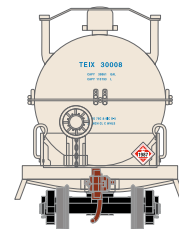

BASF Wyandotte

Era: 1967+

ATH17844	HO RTR 62' Tank, BASF/Wyandotte #19240
ATH17845	HO RTR 62' Tank, BASF/Wyandotte #19243
ATH17846	HO RTR 62' Tank, BASF/Wyandotte #19248

Burlington Northern

Era: 1987+

ATH17847	HO RTR 62' Tank, BNFT #12
ATH17848	HO RTR 62' Tank, BNFT #34
ATH17849	HO RTR 62' Tank, BNFT #20 (Locomotive Fuel Tender Lettering)

Coors Brewing

Era: 1999+

ATH17851	HO RTR 62' Tank, CORX #5028
ATH17852	HO RTR 62' Tank, CORX #5061
ATH17853	HO RTR 62' Tank, CORX #5086

\$32.98SRP

HO 62' Tank Car

Announced 12.30.16
Orders Due: 1.27.17
ETA: November 2017

TEIX Eco-Energy

Era: 1998+

ATH17854	HO RTR 62' Tank, TEIX/Eco-Energy #30008
ATH17855	HO RTR 62' Tank, TEIX/Eco-Energy #30010
ATH17856	HO RTR 62' Tank, TEIX/Eco-Energy #30013

Union Tank Car

Era: 1967+

ATH17857	HO RTR 62' Tank, UTLX #48876
ATH17858	HO RTR 62' Tank, UTLX #48890
ATH17859	HO RTR 62' Tank, UTLX #48897

All Road Names

MODEL FEATURES:

- Decorated models fully-assembled and ready to run out of the box
- Highly-detailed, injection-molded body
- Separately applied wire grab irons
- Machined metal wheels
- Weighted for trouble free operation
- Wheels with RP25 contours operate on all popular brands of track
- Body mounted McHenry operating scale knuckle couplers
- Window packaging for easy viewing plus interior plastic blister safely holds the model for convenient storage
- Replacement parts available
- Minimum radius: 18"