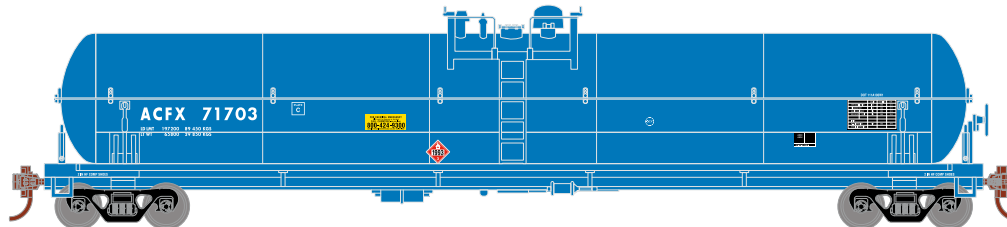

HO 62' Tank Car

Announced 12.30.16
Orders Due: 1.27.17
 ETA: November 2017

American Car & Foundry Leasing

Era: 2005+

ATH17841	HO RTR 62' Tank, ACFX #71703
ATH17842	HO RTR 62' Tank, ACFX #71708
ATH17843	HO RTR 62' Tank, ACFX #71709

BASF Wyandotte

Era: 1967+

ATH17844	HO RTR 62' Tank, BASF/Wyandotte #19240
ATH17845	HO RTR 62' Tank, BASF/Wyandotte #19243
ATH17846	HO RTR 62' Tank, BASF/Wyandotte #19248

Burlington Northern

Era: 1987+

ATH17847	HO RTR 62' Tank, BNFT #12
ATH17848	HO RTR 62' Tank, BNFT #34
ATH17849	HO RTR 62' Tank, BNFT #20 (Locomotive Fuel Tender Lettering)

Coors Brewing

Era: 1999+

ATH17851	HO RTR 62' Tank, CORX #5028
ATH17852	HO RTR 62' Tank, CORX #5061
ATH17853	HO RTR 62' Tank, CORX #5086

\$32.98SRP

HO 62' Tank Car

Announced 12.30.16
Orders Due: 1.27.17
ETA: November 2017

All Road Names

MODEL FEATURES:

- Decorated models fully-assembled and ready to run out of the box
- Highly-detailed, injection-molded body
- Separately applied wire grab irons
- Machined metal wheels
- Weighted for trouble free operation
- Wheels with RP25 contours operate on all popular brands of track
- Body mounted McHenry operating scale knuckle couplers
- Window packaging for easy viewing plus interior plastic blister safely holds the model for convenient storage
- Replacement parts available
- Minimum radius: 18"