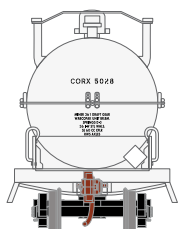

BASF Wyandotte

Era: 1967+

ATH17844	HO RTR 62' Tank, BASF/Wyandotte #19240
ATH17845	HO RTR 62' Tank, BASF/Wyandotte #19243
ATH17846	HO RTR 62' Tank, BASF/Wyandotte #19248

Burlington Northern

Era: 1987+

ATH17847	HO RTR 62' Tank, BNFT #12
ATH17848	HO RTR 62' Tank, BNFT #34
ATH17849	HO RTR 62' Tank, BNFT #20 (Locomotive Fuel Tender Lettering)

Coors Brewing

Era: 1999+

ATH17851	HO RTR 62' Tank, CORX #5028
ATH17852	HO RTR 62' Tank, CORX #5061
ATH17853	HO RTR 62' Tank, CORX #5086

\$32.98SRP

HO 62' Tank Car

Announced 12.30.16
Orders Due: 1.27.17
ETA: November 2017