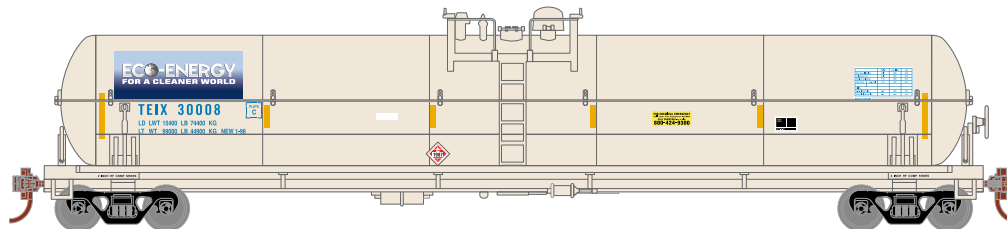

HO 62' Tank Car

Announced 12.30.16
Orders Due: 1.27.17
ETA: November 2017

TEIX Eco-Energy

Era: 1998+

ATH17854	HO RTR 62' Tank, TEIX/Eco-Energy #30008
ATH17855	HO RTR 62' Tank, TEIX/Eco-Energy #30010
ATH17856	HO RTR 62' Tank, TEIX/Eco-Energy #30013