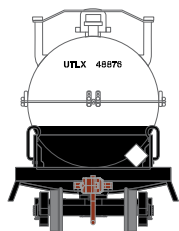

Union Tank Car

Era: 1967+

ATH17857	HO RTR 62' Tank, UTLX #48876
ATH17858	HO RTR 62' Tank, UTLX #48890
ATH17859	HO RTR 62' Tank, UTLX #48897

All Road Names

MODEL FEATURES:

- Decorated models fully-assembled and ready to run out of the box
- Highly-detailed, injection-molded body
- Separately applied wire grab irons
- Machined metal wheels
- Weighted for trouble free operation
- Wheels with RP25 contours operate on all popular brands of track
- Body mounted McHenry operating scale knuckle couplers
- Window packaging for easy viewing plus interior plastic blister safely holds the model for convenient storage
- Replacement parts available
- Minimum radius: 18"

$32.98SRP

Visit Your Local Retailer | Visit www.athearn.com | Call 1.800.338.4639