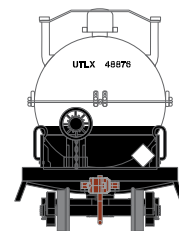

Union Tank Car

Era: 1967+

ATH17857	HO RTR 62' Tank, UTLX #48876
ATH17858	HO RTR 62' Tank, UTLX #48890
ATH17859	HO RTR 62' Tank, UTLX #48897

All Road Names

MODEL FEATURES:

- Decorated models fully-assembled and ready to run out of the box
- Highly-detailed, injection-molded body
- Separately applied wire grab irons
- Machined metal wheels
- Weighted for trouble free operation
- Wheels with RP25 contours operate on all popular brands of track
- Body mounted McHenry operating scale knuckle couplers
- Window packaging for easy viewing plus interior plastic blister safely holds the model for convenient storage
- Replacement parts available
- Minimum radius: 18"

$32.98SRP

Visit Your Local Retailer | Visit www.athearn.com | Call 1.800.338.4639