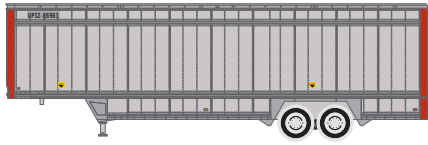

RTR HO 40' Parcel Trailer

Announced 06.25.21
Orders Due: 07.30.21

ETA: August 2022

United Parcel Service

ATH29451
ATH29452
ATH29453

UPS/No Logo #87970
UPS/No Logo #87982
UPS/No Logo #87998

ATH29454
ATH29455
ATH29456

UPS/Logo #708634
UPS/Logo #708745
UPS/Logo #708941

ATH29457
ATH29458
ATH29459

UPS/Red Ends #86963
UPS/Red Ends #86987
UPS/Red Ends #87039

ATH29460
ATH29461
ATH29462

UPS/Yellow Stripe #80444
UPS/Yellow Stripe #80672
UPS/Yellow Stripe #80888

ATH29463
ATH29464
ATH29465

UPS/Red Stripe #87363
UPS/Red Stripe #87406
UPS/Red Stripe #87612

MODEL FEATURES:

- Rubber tires
- Painted wheels
- Fully-assembled and ready to use out of the box
- Highly-detailed, injection-molded body
- Painted and printed for realistic decoration
- Officially Licensed UPS Product

$37.99 INDIVIDUAL

ATHEARN

VISIT Your Local Retailer
CLICK Athearn.com
CALL 1.800.338.4639