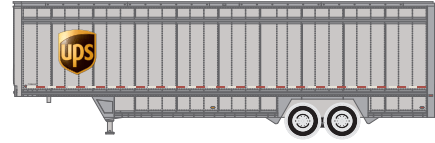

RTR HO 40' Parcel Trailer

Announced 06.25.21
Orders Due: 07.30.21

ETA: August 2022

United Parcel Service

ATH29451
ATH29452
ATH29453

UPS/No Logo #87970
UPS/No Logo #87982
UPS/No Logo #87998

ATH29454
ATH29455
ATH29456