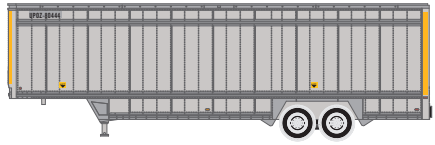

RTR HO 40' Parcel Trailer

Announced 06.25.21
Orders Due: 07.30.21

ETA: August 2022

United Parcel Service

ATH29451
ATH29452
ATH29453

UPS/No Logo #87970
UPS/No Logo #87982
UPS/No Logo #87998

ATH29454
ATH29455
ATH29456

UPS/Logo #708634
UPS/Logo #708745
UPS/Logo #708941

ATH29457
ATH29458
ATH29459

UPS/Red Ends #86963
UPS/Red Ends #86987
UPS/Red Ends #87039

ATH29460
ATH29461
ATH29462

UPS/Yellow Stripe #80444
UPS/Yellow Stripe #80672
UPS/Yellow Stripe #80888

ATH29463
ATH29464
ATH29465

UPS/Red Stripe #87363
UPS/Red Stripe #87406
UPS/Red Stripe #87612

MODEL FEATURES:

- Rubber tires
- Painted wheels
- Fully-assembled and ready to use out of the box
- Highly-detailed, injection-molded body
- Painted and printed for realistic decoration
- Officially Licensed UPS Product

$37.99 INDIVIDUAL

ATHEARN

VISIT Your Local Retailer
CLICK Athearn.com
CALL 1.800.338.4639