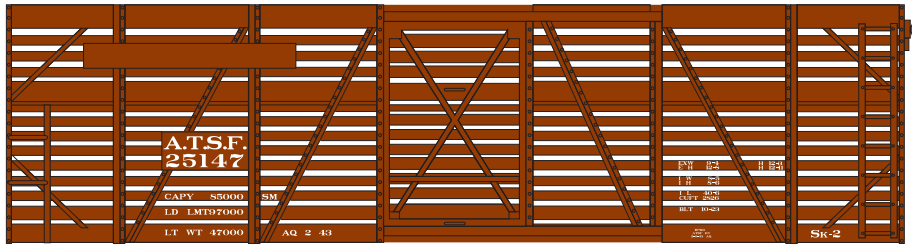

Announced: 2-24-09
 Orders Due: 3-20-09
 ETA: September 2009

40' Stock Car 6 packs

___ 73243 Santa Fe (6) \$89.98

___ 73244 D&RGW (6) \$89.98*

___ 73245 Rock Island (6) \$89.98

___ 73246 Missouri Pacific (6) \$89.98*

Era – 1940s through 1960s (Steam to diesel transition era)

- Each set includes six stock cars with individual numbers not available separately
- Metal RP 25 profile wheel sets
- Weighted for optimum performance
- McHenry® scale knuckle spring couplers
- During stock season, long trains of stock cars were a common sight