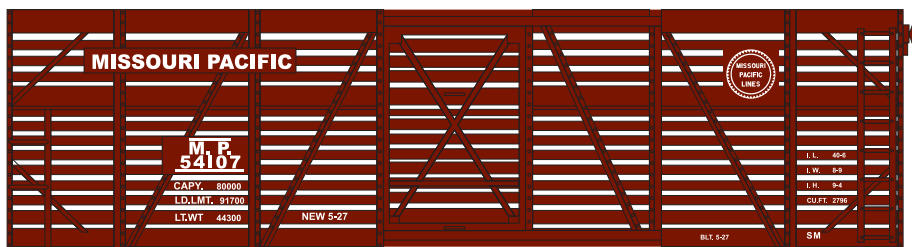

Announced: 2-24-09
 Orders Due: 3-20-09
 ETA: September 2009

40' Stock Car 6 packs

___ 73243 Santa Fe (6) \$89.98

___ 73244 D&RGW (6) \$89.98*

___ 73245 Rock Island (6) \$89.98

___ 73246 Missouri Pacific (6) \$89.98*

Era – 1940s through 1960s (Steam to diesel transition era)

- Each set includes six stock cars with individual numbers not available separately
- Metal RP 25 profile wheel sets
- Weighted for optimum performance
- McHenry® scale knuckle spring couplers
- During stock season, long trains of stock cars were a common sight