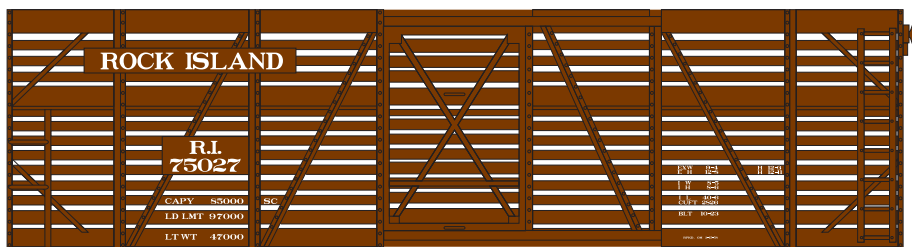

Announced: 2-24-09
 Orders Due: 3-20-09
 ETA: September 2009

40' Stock Car 6 packs

___ 73243 Santa Fe (6) \$89.98

___ 73244 D&RGW (6) \$89.98*

___ 73245 Rock Island (6) \$89.98

___ 73246 Missouri Pacific (6) \$89.98*

Era – 1940s through 1960s (Steam to diesel transition era)

- Each set includes six stock cars with individual numbers not available separately
- Metal RP 25 profile wheel sets
- Weighted for optimum performance
- McHenry® scale knuckle spring couplers
- During stock season, long trains of stock cars were a common sight