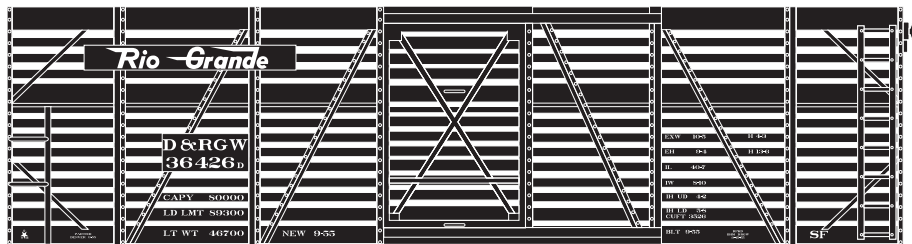

Announced: 2-24-09
 Orders Due: 3-20-09
 ETA: September 2009

40' Stock Car 6 packs

___ 73243 Santa Fe (6) \$89.98

___ 73244 D&RGW (6) \$89.98*

___ 73245 Rock Island (6) \$89.98

___ 73246 Missouri Pacific (6) \$89.98*

Era – 1940s through 1960s (Steam to diesel transition era)

- Each set includes six stock cars with individual numbers not available separately
- Metal RP 25 profile wheel sets
- Weighted for optimum performance
- McHenry® scale knuckle spring couplers
- During stock season, long trains of stock cars were a common sight