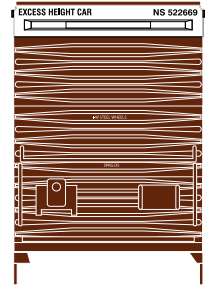

40' High Cube Plug Door Box Norfolk Southern

Announced 10.23.15
Available for Backorder
ETA: September 2016

RND76636 HO 40' High Cube Plug Door Box, NS #522669
RND76637 HO 40' High Cube Plug Door Box, NS #522675
RND76638 HO 40' High Cube Plug Door Box, NS #522681