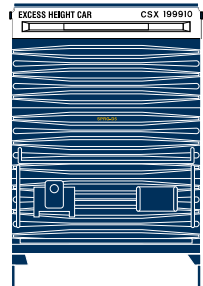

CSX

RND76630 HO 40' High Cube Plug Door Box, CSX #199910
RND76631 HO 40' High Cube Plug Door Box, CSX #199946
RND76632 HO 40' High Cube Plug Door Box, CSX #199972