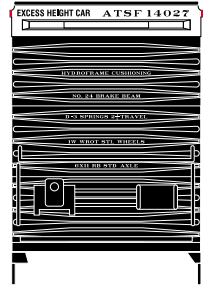

40' High Cube Plug Door Box

Announced 10.23.15
Available for Backorder

ETA: September 2016

Santa Fe

RND76624 HO 40' High Cube Plug Door Box, SF #14027
RND76625 HO 40' High Cube Plug Door Box, SF #14049
RND76626 HO 40' High Cube Plug Door Box, SF #14060