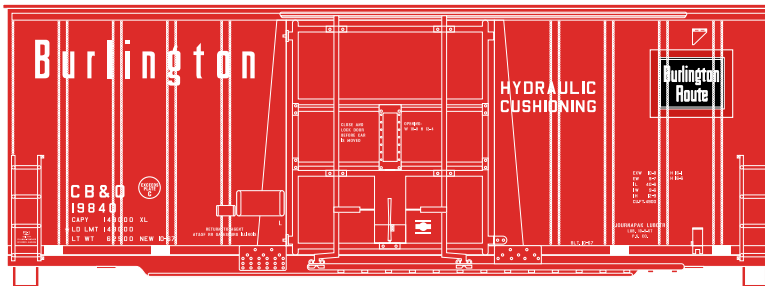

Burlington

RND76627 HO 40' High Cube Plug Door Box, CB&Q #19840
RND76628 HO 40' High Cube Plug Door Box, CB&Q #19859
RND76629 HO 40' High Cube Plug Door Box, CB&Q #19867