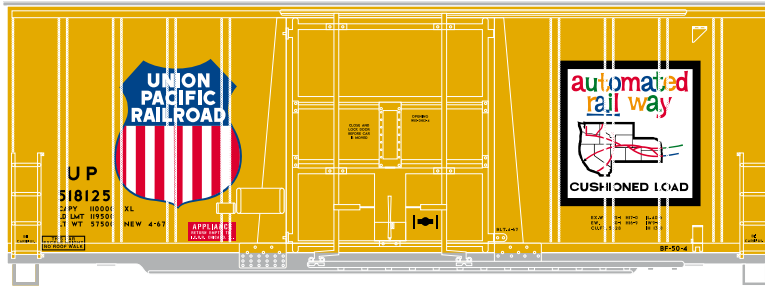

Union Pacific*

RND76639 HO 40' High Cube Plug Door Box, UP #518125
RND76640 HO 40' High Cube Plug Door Box, UP #518131
RND76641 HO 40' High Cube Plug Door Box, UP #518137

All Road Names

MODEL FEATURES:

- Decorated models fully-assembled and ready to run out of the box
- Highly-detailed, injection-molded body
- Separately applied brake wheel
- Machined metal wheels
- Weighted for trouble free operation
- Wheels with RP25 contours operate on all popular brands of track
- Body mounted McHenry operating scale knuckle couplers
- Window packaging for easy viewing plus interior plastic blister safely holds the model for convenient storage
- Replacement parts available
- Minimum radius: 15"