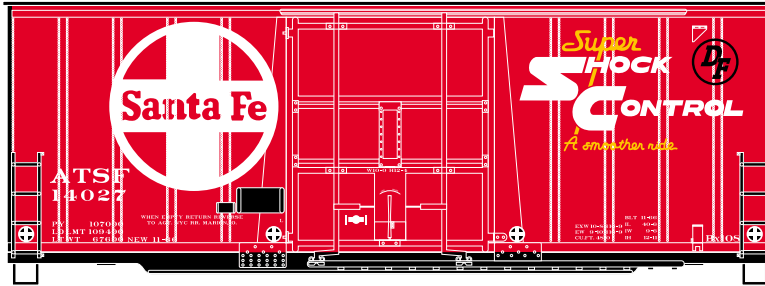

40' High Cube Plug Door Box

Announced 10.23.15
Available for Backorder

ETA: September 2016

Santa Fe

RND76624 HO 40' High Cube Plug Door Box, SF #14027
RND76625 HO 40' High Cube Plug Door Box, SF #14049
RND76626 HO 40' High Cube Plug Door Box, SF #14060