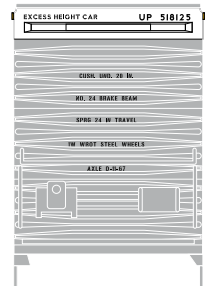

Union Pacific*

RND76639 HO 40' High Cube Plug Door Box, UP #518125
RND76640 HO 40' High Cube Plug Door Box, UP #518131
RND76641 HO 40' High Cube Plug Door Box, UP #518137

All Road Names

MODEL FEATURES:

- Decorated models fully-assembled and ready to run out of the box
- Highly-detailed, injection-molded body
- Separately applied brake wheel
- Machined metal wheels
- Weighted for trouble free operation
- Wheels with RP25 contours operate on all popular brands of track
- Body mounted McHenry operating scale knuckle couplers
- Window packaging for easy viewing plus interior plastic blister safely holds the model for convenient storage
- Replacement parts available
- Minimum radius: 15"

$24.98

Visit Your Local Retailer | Visit www.athearn.com | Call 1.800.338.4639

* Union Pacific Licensed Product