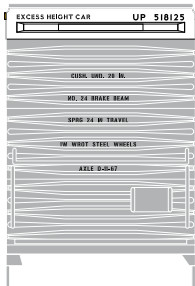

Union Pacific*

RND76639 HO 40' High Cube Plug Door Box, UP #518125
RND76640 HO 40' High Cube Plug Door Box, UP #518131
RND76641 HO 40' High Cube Plug Door Box, UP #518137

All Road Names

MODEL FEATURES:

- Decorated models fully-assembled and ready to run out of the box
- Highly-detailed, injection-molded body
- Separately applied brake wheel
- Machined metal wheels
- Weighted for trouble free operation
- Wheels with RP25 contours operate on all popular brands of track
- Body mounted McHenry operating scale knuckle couplers
- Window packaging for easy viewing plus interior plastic blister safely holds the model for convenient storage
- Replacement parts available
- Minimum radius: 15"

$24.98

Visit Your Local Retailer | Visit www.athearn.com | Call 1.800.338.4639

* Union Pacific Licensed Product