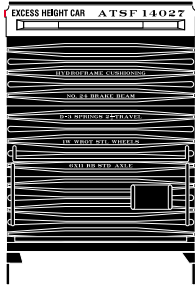

40' High Cube Plug Door Box

Announced 10.23.15
Available for Backorder

ETA: September 2016

Santa Fe

RND76624 HO 40' High Cube Plug Door Box, SF #14027
RND76625 HO 40' High Cube Plug Door Box, SF #14049
RND76626 HO 40' High Cube Plug Door Box, SF #14060