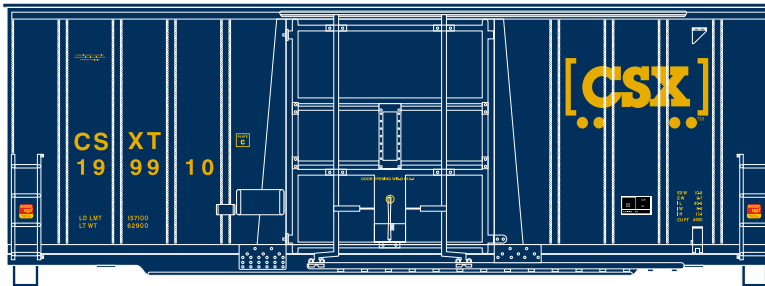

CSX

RND76630 HO 40' High Cube Plug Door Box, CSX #199910
RND76631 HO 40' High Cube Plug Door Box, CSX #199946
RND76632 HO 40' High Cube Plug Door Box, CSX #199972