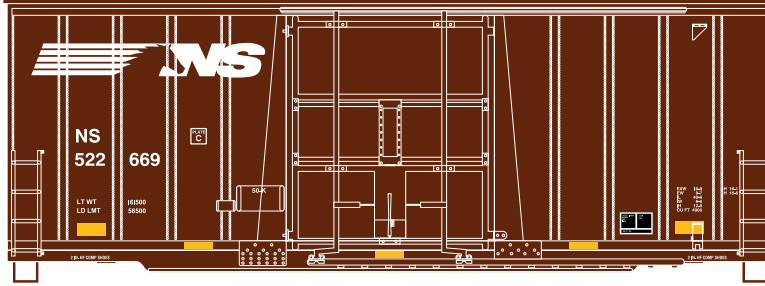

40' High Cube Plug Door Box Norfolk Southern

Announced 10.23.15
Available for Backorder
ETA: September 2016

RND76636 HO 40' High Cube Plug Door Box, NS #522669
RND76637 HO 40' High Cube Plug Door Box, NS #522675
RND76638 HO 40' High Cube Plug Door Box, NS #522681