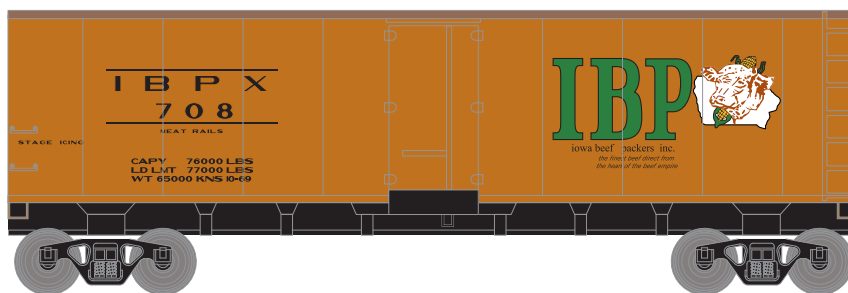

HO 40' Steel Reefer

Announced: 12.26.14
Orders Due: 01.23.15

ETA: September 2015

Greenlee

Era: 1955-1970

ATH86042 #69102
ATH86043 #69103
ATH86044 #69105

Iowa Beef Packers

Era: 1955-1970

Royal

Era: 1955-1970

ATH86057 #91678
 ATH86058 #91686
 ATH86059 #91699

MODEL FEATURES

- Fully assembled and ready for your layout
- Razor sharp printing and painting
- Weighted for optimum performance
- Machined RP25 profile 33" metal wheels
- McHenry scale knuckle spring couplers installed
- For a complete list of features, visit our website