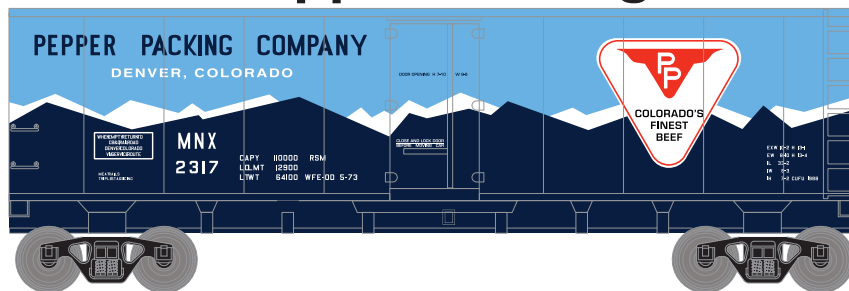

Announced: 12.26.14
Orders Due: 01.23.15

ETA: September 2015

Needham (Blue)

Era: 1955-1970

ATH86051 #60422
 ATH86052 #60448
 ATH86053 #60462

Pepper Packing

Era: 1955-1970

ATH86054 #2317
 ATH86055 #2322
 ATH86056 #2326