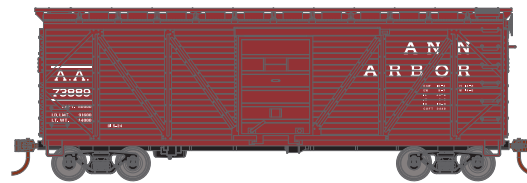

ROUNDHOUSE HO 40' Single Sheathed Box Car

Announced 07.30.21
Orders Due: 08.27.21
ETA: September 2022

Canadian Pacific

RND85830 CP #234051
RND85831 CP #234424
RND85832 CP #234799

Era: 1926+

Ann Arbor

RND85833 AA #73889
RND85834 AA #73918
RND85835 AA #74027

Era: 1924+

Great Northern

RND85836 GN #10594
RND85837 GN #10721
RND85838 GN #10816

Era: 1927+

Seaboard Coast Line

RND85839 SAL #15381
RND85840 SAL #15899
RND85841 SAL #16703

Era: 1930+

Southern Pacific*

RND85842 TNO #52150
RND85843 TNO #52157
RND85844 TNO #52163

Era: 1954+

Western Pacific*

RND85845 WP #26017
RND85846 WP #26063
RND85847 WP #26111

Era: 1916+

MODEL FEATURES:

- Separately applied brake wheel
- Machined metal wheels with RP25 contours
- Body-mounted McHenry® operating scale knuckle couplers
- Weighted for optimum performance
- Fully-assembled and ready to run
- Highly-detailed, injection-molded body
- Painted and printed for realistic decoration
- Minimum radius: 15"