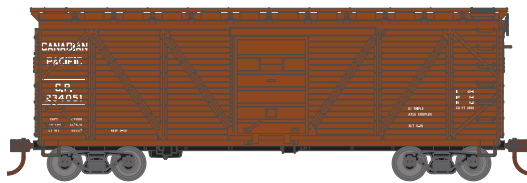

ROUNDHOUSE HO 40' Single Sheathed Box Car

Announced 07.30.21
Orders Due: 08.27.21
ETA: September 2022

Canadian Pacific

RND85830 CP #234051
RND85831 CP #234424
RND85832 CP #234799

Era: 1926+

Ann Arbor

RND85833 AA #73889
RND85834 AA #73918
RND85835 AA #74027

Era: 1924+

Great Northern

RND85836 GN #10594
RND85837 GN #10721
RND85838 GN #10816

Era: 1927+

Seaboard Coast Line

RND85839 SAL #15381
RND85840 SAL #15899
RND85841 SAL #16703

Era: 1930+

Southern Pacific*

RND85842 TNO #52150
RND85843 TNO #52157
RND85844 TNO #52163

Era: 1954+

Western Pacific*

RND85845 WP #26017
RND85846 WP #26063
RND85847 WP #26111

Era: 1916+

MODEL FEATURES:

- Separately applied brake wheel
- Machined metal wheels with RP25 contours
- Body-mounted McHenry® operating scale knuckle couplers
- Weighted for optimum performance
- Fully-assembled and ready to run
- Highly-detailed, injection-molded body
- Painted and printed for realistic decoration
- Minimum radius: 15"