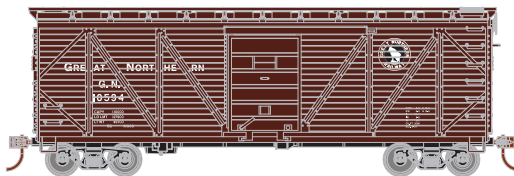

ROUNDHOUSE HO 40' Single Sheathed Box Car

Announced 07.30.21
Orders Due: 08.27.21
ETA: September 2022

Canadian Pacific

RND85830 CP #234051
RND85831 CP #234424
RND85832 CP #234799

Era: 1926+

Ann Arbor

RND85833 AA #73889
RND85834 AA #73918
RND85835 AA #74027

Era: 1924+

Great Northern

RND85836 GN #10594
RND85837 GN #10721
RND85838 GN #10816

Era: 1927+

Seaboard Coast Line

RND85839 SAL #15381
RND85840 SAL #15899
RND85841 SAL #16703

Era: 1930+

Southern Pacific*

RND85842 TNO #52150
RND85843 TNO #52157
RND85844 TNO #52163

Era: 1954+

Western Pacific*

RND85845 WP #26017
RND85846 WP #26063
RND85847 WP #26111

Era: 1916+

MODEL FEATURES:

- Separately applied brake wheel
- Machined metal wheels with RP25 contours
- Body-mounted McHenry® operating scale knuckle couplers
- Weighted for optimum performance
- Fully-assembled and ready to run
- Highly-detailed, injection-molded body
- Painted and printed for realistic decoration
- Minimum radius: 15"