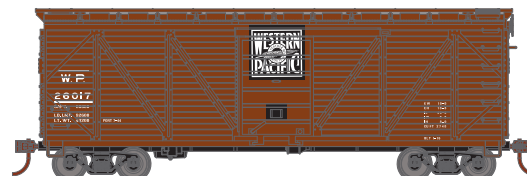

ROUNDHOUSE HO 40' Single Sheathed Box Car

Announced 07.30.21
Orders Due: 08.27.21
ETA: September 2022

Canadian Pacific

RND85830 CP #234051
RND85831 CP #234424
RND85832 CP #234799

Era: 1926+

Ann Arbor

RND85833 AA #73889
RND85834 AA #73918
RND85835 AA #74027

Era: 1924+

Great Northern

RND85836 GN #10594
RND85837 GN #10721
RND85838 GN #10816

Era: 1927+

Seaboard Coast Line

RND85839 SAL #15381
RND85840 SAL #15899
RND85841 SAL #16703

Era: 1930+

Southern Pacific*

RND85842 TNO #52150
RND85843 TNO #52157
RND85844 TNO #52163

Era: 1954+

Western Pacific*

RND85845 WP #26017
RND85846 WP #26063
RND85847 WP #26111

Era: 1916+

MODEL FEATURES:

- Separately applied brake wheel
- Machined metal wheels with RP25 contours
- Body-mounted McHenry® operating scale knuckle couplers
- Weighted for optimum performance
- Fully-assembled and ready to run
- Highly-detailed, injection-molded body
- Painted and printed for realistic decoration
- Minimum radius: 15"