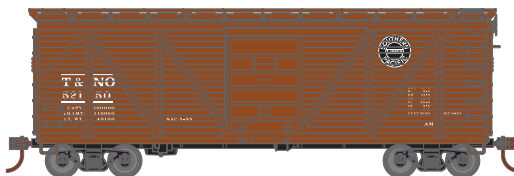

ROUNDHOUSE HO 40' Single Sheathed Box Car

Announced 07.30.21
Orders Due: 08.27.21
ETA: September 2022

Canadian Pacific

RND85830 CP #234051
RND85831 CP #234424
RND85832 CP #234799

Era: 1926+

Ann Arbor

RND85833 AA #73889
RND85834 AA #73918
RND85835 AA #74027

Era: 1924+

Great Northern

RND85836 GN #10594
RND85837 GN #10721
RND85838 GN #10816

Era: 1927+

Seaboard Coast Line

RND85839 SAL #15381
RND85840 SAL #15899
RND85841 SAL #16703

Era: 1930+

Southern Pacific*

RND85842 TNO #52150
RND85843 TNO #52157
RND85844 TNO #52163

Era: 1954+

Western Pacific*

RND85845 WP #26017
RND85846 WP #26063
RND85847 WP #26111

Era: 1916+

MODEL FEATURES:

- Separately applied brake wheel
- Machined metal wheels with RP25 contours
- Body-mounted McHenry® operating scale knuckle couplers
- Weighted for optimum performance
- Fully-assembled and ready to run
- Highly-detailed, injection-molded body
- Painted and printed for realistic decoration
- Minimum radius: 15"