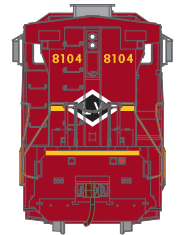

77671 Lehigh Valley #8104

$139.98