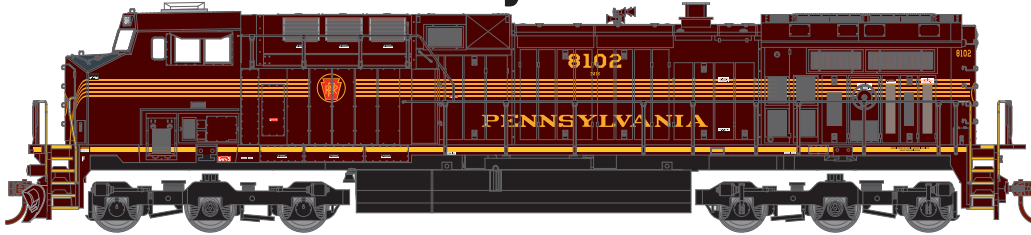

AC4400 NS Heritage Fantasy Series

77669 Pennsylvania #8102

$139.98