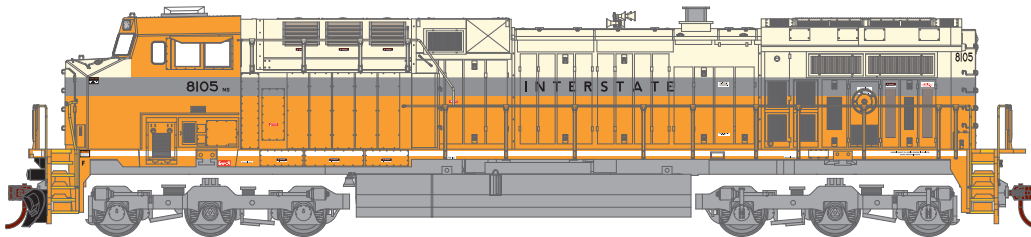

\$139.98

77672 Interstate #8105

\$139.98

77673 Norfolk Southern (original) #8114

\$139.98

- Fully assembled (including Celcon handrails)
- Prototypically accurate horns
- DCC-ready using Quick Plug™ technology

- Machined wheels
- Flush-fitting windows
- McHenry® scale knuckle spring couplers