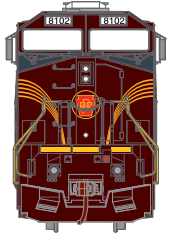

AC4400 NS Heritage Fantasy Series

77669 Pennsylvania #8102

$139.98