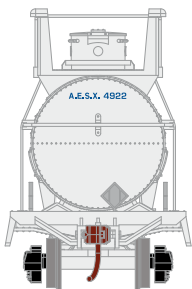

## Staley

Era: 1968+

RND14795 HO Chemical Tank, AESX/Staley #4922  
RND14796 HO Chemical Tank, AESX/Staley #4947  
RND14797 HO Chemical Tank, AESX/Staley #4952

**\$26.99** SRP