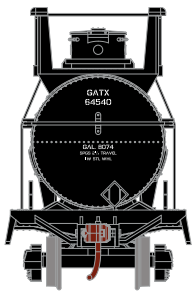

Gulf

Era: 1967+