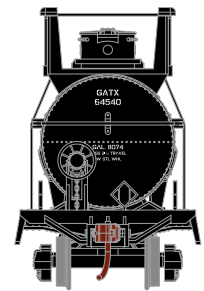

RND14792 HO Chemical Tank, Gulf #64540
RND14793 HO Chemical Tank, Gulf #64547
RND14794 HO Chemical Tank, Gulf #64552