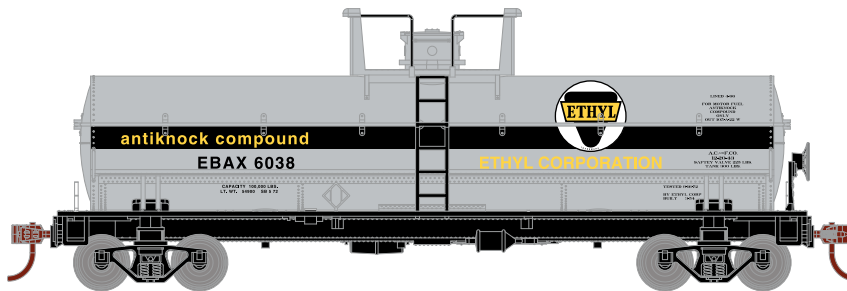

# HO Chemical Tank Car

## Canada Starch

Announced 03.25.16  
Orders Due: 04.22.16

ETA: January 2017

Era: 1968+

RND14786 HO Chemical Tank, Canada Starch #38  
RND14787 HO Chemical Tank, Canada Starch #40  
RND14788 HO Chemical Tank, Canada Starch #41

## Ethyl

Era: 1972+

RND14789 HO Chemical Tank, EBAX/Ethyl #6038  
RND14790 HO Chemical Tank, EBAX/Ethyl #6022  
RND14791 HO Chemical Tank, EBAX/Ethyl #6044