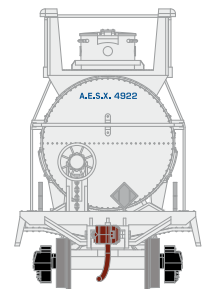

## Staley

Era: 1968+

RND14795 HO Chemical Tank, AESX/Staley #4922  
RND14796 HO Chemical Tank, AESX/Staley #4947  
RND14797 HO Chemical Tank, AESX/Staley #4952

**\$26.99** SRP