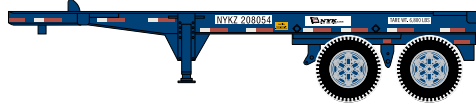

Hyundai

NOL

NYK

TAL

$29.98 2-Pack SRP