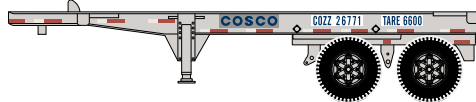

COSCO

ATH27916

HO RTR 20' Chassis, COSCO (2-PACK)

$29.98 2-Pack SRP

Visit Your Local Retailer | Visit www.athearn.com | Call 1.800.338.4639