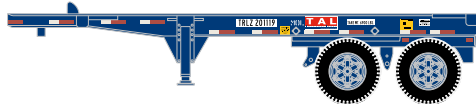

Hyundai

NOL

NYK

TAL

$29.98 2-Pack SRP