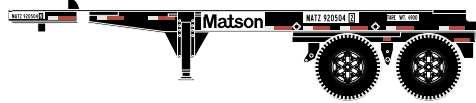

Matson

HO RTR 20' Container Chassis, Matson (2-PACK)