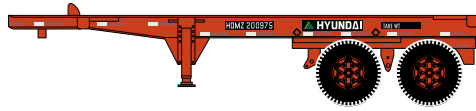

Hyundai

NOL

NYK

TAL

$29.98 2-Pack SRP