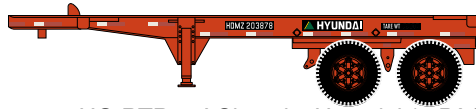

HO RTR 20' Chassis, Hyundai (2-PACK)