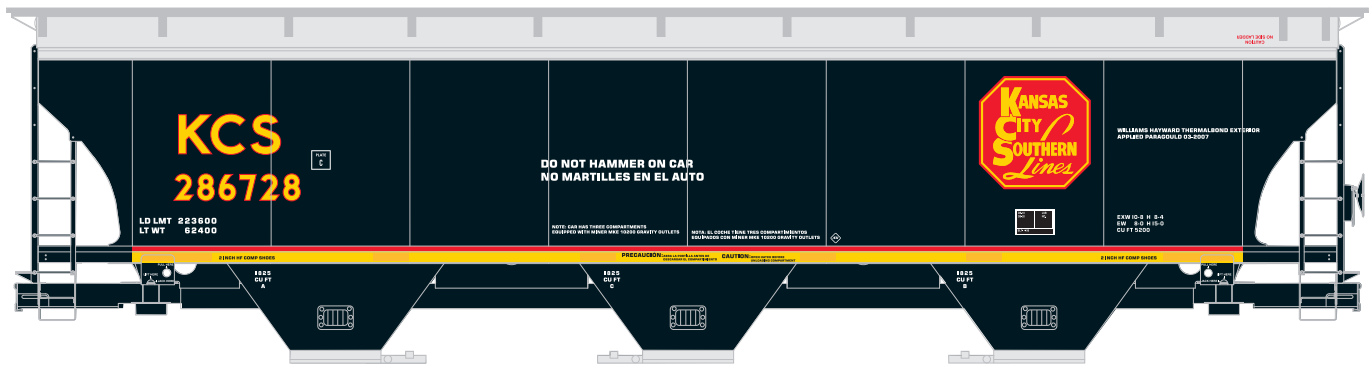

# Kansas City Southern Trinity Hopper

|     |                                  |         |
|-----|----------------------------------|---------|
| ___ | 89284 Trinity Hopper KCS #286728 | \$29.98 |
| ___ | 89285 Trinity Hopper KCS #286749 | \$29.98 |
| ___ | 89286 Trinity Hopper KCS #286043 | \$29.98 |
| ___ | 89287 Trinity Hopper KCS #286582 | \$29.98 |
| ___ | 89288 Trinity Hopper KCS #286627 | \$29.98 |
| ___ | 89289 Trinity Hopper KCS #286164 | \$29.98 |
| ___ | 89290 Trinity Hopper KCS #286398 | \$29.98 |
| ___ | 89291 Trinity Hopper KCS #286174 | \$29.98 |
| ___ | 89292 Trinity Hopper KCS #286432 | \$29.98 |
| ___ | 89293 Trinity Hopper KCS #286714 | \$29.98 |
| ___ | 89295 Trinity Hopper KCS #286063 | \$29.98 |
| ___ | 89296 Trinity Hopper KCS #286256 | \$29.98 |

## Era – Right Now!

Using our Trinity hopper body, we offer more road numbers for this striking paint scheme. Based on Kansas City Southern grain hoppers of a similar body type, these cars are typically ran as unit trains.