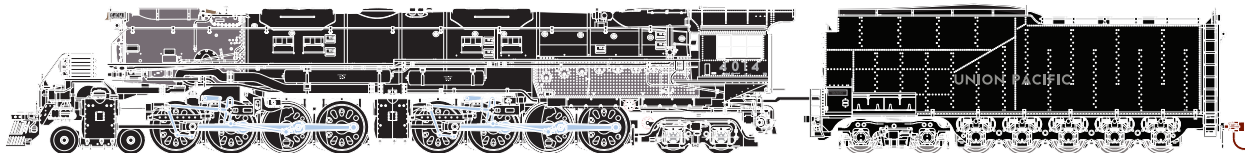

Announced: 3-20-12
Orders Due: 4-20-12
ETA: January 2013

N SCALE

4-8-8-4 Big Boy

___ 22900 Union Pacific #4005 - Oil Burner \$499.98*

___ 22901 Union Pacific #4012 \$499.98*

___ 22902 Union Pacific #4014 \$499.98*

___ 22903 Union Pacific #4019 - With Smoke Deflectors \$499.98*

___ 22904 Union Pacific #4023 \$499.98*

Era: 1940s - 1950s

- Fully assembled
- Razor-sharp printing and painting
- Prototype specific details
- Dual Function SoundTraxx® Tsunami® DCC Decoder sound.