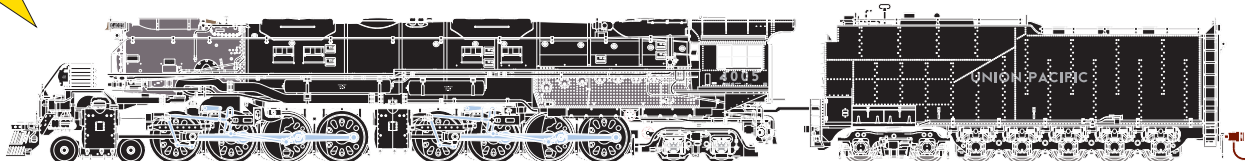

Announced: 3-20-12
Orders Due: 4-20-12
ETA: January 2013

N SCALE

4-8-8-4 Big Boy

___ 22900 Union Pacific #4005 - Oil Burner \$499.98*

___ 22901 Union Pacific #4012 \$499.98*

___ 22902 Union Pacific #4014 \$499.98*

___ 22903 Union Pacific #4019 - With Smoke Deflectors \$499.98*

___ 22904 Union Pacific #4023 \$499.98*

Era: 1940s - 1950s

- Fully assembled
- Razor-sharp printing and painting
- Prototype specific details
- Dual Function SoundTraxx® Tsunami® DCC Decoder sound.