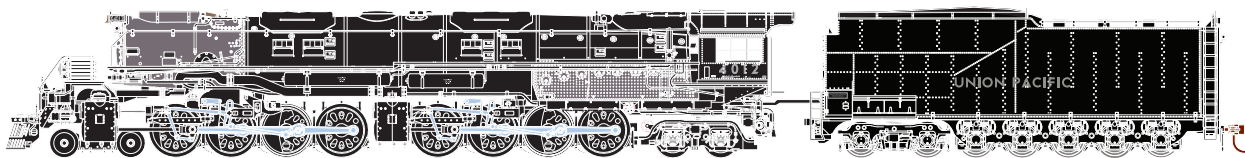

Announced: 3-20-12
Orders Due: 4-20-12
ETA: January 2013

N SCALE

4-8-8-4 Big Boy

___ 22900 Union Pacific #4005 - Oil Burner \$499.98*

___ 22901 Union Pacific #4012 \$499.98*

___ 22902 Union Pacific #4014 \$499.98*

___ 22903 Union Pacific #4019 - With Smoke Deflectors \$499.98*

___ 22904 Union Pacific #4023 \$499.98*

Era: 1940s - 1950s

- Fully assembled
- Razor-sharp printing and painting
- Prototype specific details
- Dual Function SoundTraxx® Tsunami® DCC Decoder sound.