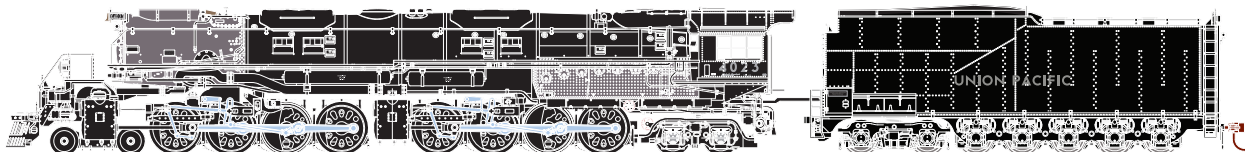

Announced: 3-20-12
Orders Due: 4-20-12
ETA: January 2013

N SCALE

4-8-8-4 Big Boy

___ 22900 Union Pacific #4005 - Oil Burner \$499.98*

___ 22901 Union Pacific #4012 \$499.98*

___ 22902 Union Pacific #4014 \$499.98*

___ 22903 Union Pacific #4019 - With Smoke Deflectors \$499.98*

___ 22904 Union Pacific #4023 \$499.98*

Era: 1940s - 1950s

- Fully assembled
- Razor-sharp printing and painting
- Prototype specific details
- Dual Function SoundTraxx® Tsunami® DCC Decoder sound.