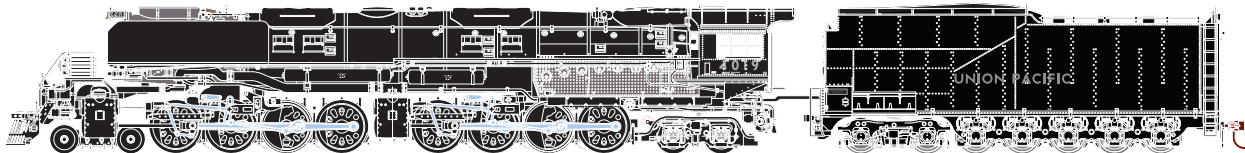

Announced: 3-20-12
Orders Due: 4-20-12
ETA: January 2013

N SCALE

4-8-8-4 Big Boy

___ 22900 Union Pacific #4005 - Oil Burner \$499.98*

___ 22901 Union Pacific #4012 \$499.98*

___ 22902 Union Pacific #4014 \$499.98*

___ 22903 Union Pacific #4019 - With Smoke Deflectors \$499.98*

___ 22904 Union Pacific #4023 \$499.98*

Era: 1940s - 1950s

- Fully assembled
- Razor-sharp printing and painting
- Prototype specific details
- Dual Function SoundTraxx® Tsunami® DCC Decoder sound.