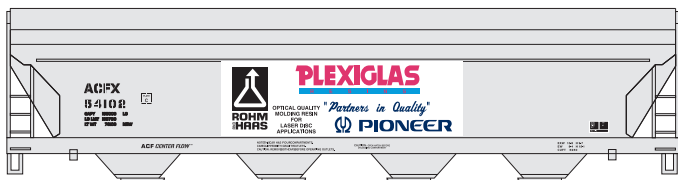

- \_\_\_ 72291 Santa Fe #1 \$17.98
- \_\_\_ 72292 Santa Fe #2 \$17.98

- \_\_\_ 72287 COOP Fertilizer #1 \$17.98
- \_\_\_ 72288 COOP Fertilizer #2 \$17.98

- \_\_\_ 72293 Soo Line #1 \$17.98
- \_\_\_ 72294 Soo Line #2 \$17.98