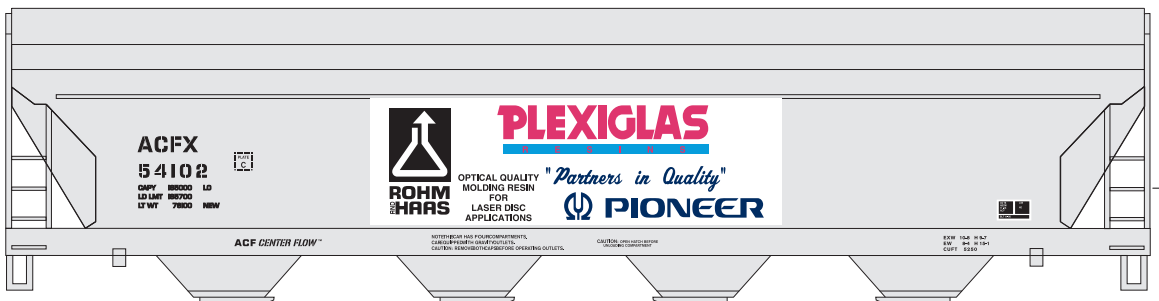

# ACF Centerflow Hopper

Era: 1960s to present

- McHenry® scale knuckle spring couplers
- Razor-sharp printing and painting
- Fully assembled
- Machined metal wheels
- Weighted for optimal performance

- \_\_\_ 72285 BNSF #1 (oxide red) \$17.98
- \_\_\_ 72286 BNSF #2 (oxide red) \$17.98