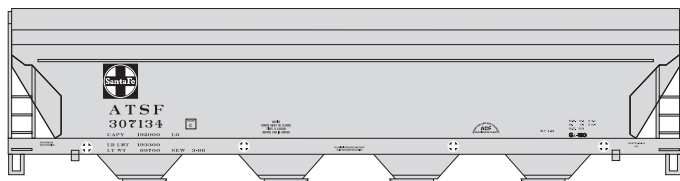

- \_\_\_ 72291 Santa Fe #1 \$17.98
- \_\_\_ 72292 Santa Fe #2 \$17.98

- \_\_\_ 72287 COOP Fertilizer #1 \$17.98
- \_\_\_ 72288 COOP Fertilizer #2 \$17.98

- \_\_\_ 72293 Soo Line #1 \$17.98
- \_\_\_ 72294 Soo Line #2 \$17.98