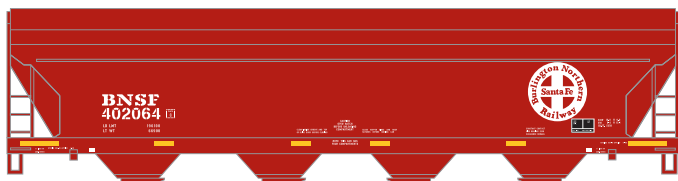

# ACF Centerflow Hopper

Era: 1960s to present

- McHenry® scale knuckle spring couplers
- Razor-sharp printing and painting
- Fully assembled
- Machined metal wheels
- Weighted for optimal performance

- \_\_\_ 72285 BNSF #1 (oxide red) \$17.98
- \_\_\_ 72286 BNSF #2 (oxide red) \$17.98