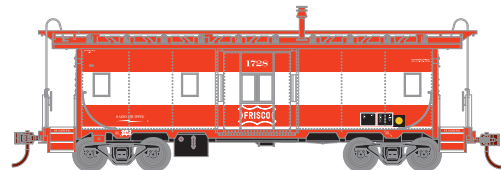

Frisco

RND90265 SLSF #1728
RND90266 SLSF #1731
RND90267 SLSF #1733