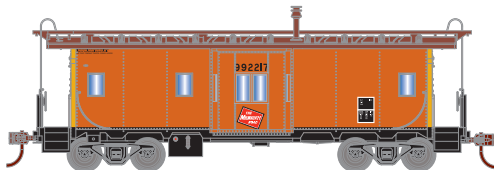

Milwaukee Road

RND90198 MILW #992217
RND90199 MILW #992222
RND90264 MILW #992226