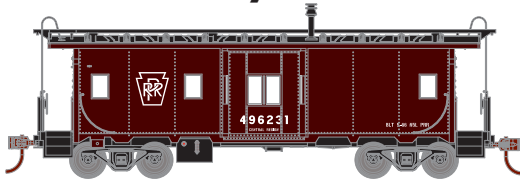

ROUNDHOUSE HO Bay Window Caboose

Announced 01.29.21
Orders Due: 02.26.21

ETA: January 2022

Pennsylvania

RND90184 PRR #496231

New York Central

RND90185 NYC #21041

Erie

RND90186 ERIE #C309
RND90187 ERIE #C310
RND90188 ERIE #C313

Illinois Terminal

RND90189 ITC #954
RND90190 ITC #955
RND90191 ITC #957

Nickel Plate Road

RND90192 NKP #413
RND90193 NKP #417
RND90194 NKP #420

Northern Alberta Railway

All Road Names

MODEL FEATURES:

- Fine end handrails and ladders
- ALL-NEW Barber-Bettendorf Swing Motion caboose truck per prototype
- Fully-assembled and ready to run
- Painted and printed for realistic decoration
- Body mounted McHenry operating scale knuckle couplers
- Machined metal wheels with RP25 contours operate on all popular brands of track
- Clear windows
- Separately applied smoke jack and brake wheel
- Highly-detailed, injection-molded body
- Weighted for trouble free operation
- Minimum radius: 18"