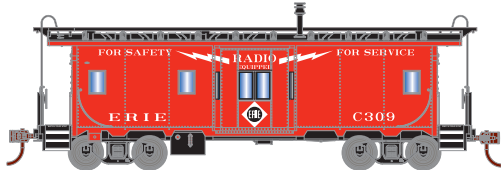

Erie

RND90186 ERIE #C309
RND90187 ERIE #C310
RND90188 ERIE #C313