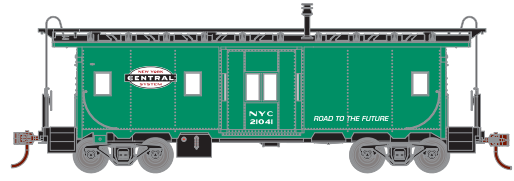

New York Central

RND90185 NYC #21041