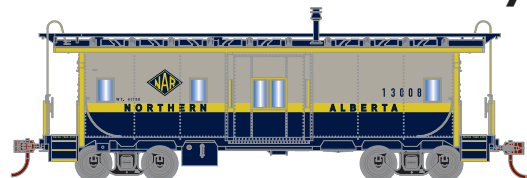

RND90186 ERIE #C309
RND90187 ERIE #C310
RND90188 ERIE #C313

Illinois Terminal

RND90189 ITC #954
RND90190 ITC #955
RND90191 ITC #957

Nickel Plate Road

RND90192 NKP #413
RND90193 NKP #417
RND90194 NKP #420

Northern Alberta Railway

All Road Names

MODEL FEATURES:

- Fine end handrails and ladders
- ALL-NEW Barber-Bettendorf Swing Motion caboose truck per prototype
- Fully-assembled and ready to run
- Painted and printed for realistic decoration
- Body mounted McHenry operating scale knuckle couplers
- Machined metal wheels with RP25 contours operate on all popular brands of track
- Clear windows
- Separately applied smoke jack and brake wheel
- Highly-detailed, injection-molded body
- Weighted for trouble free operation
- Minimum radius: 18"