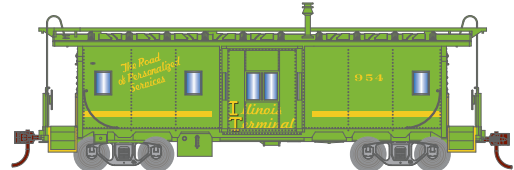

RND90186 ERIE #C309
RND90187 ERIE #C310
RND90188 ERIE #C313

Illinois Terminal

RND90189 ITC #954
RND90190 ITC #955
RND90191 ITC #957

Nickel Plate Road

RND90192 NKP #413
RND90193 NKP #417
RND90194 NKP #420

Northern Alberta Railway

All Road Names

MODEL FEATURES:

- Fine end handrails and ladders
- ALL-NEW Barber-Bettendorf Swing Motion caboose truck per prototype
- Fully-assembled and ready to run
- Painted and printed for realistic decoration
- Body mounted McHenry operating scale knuckle couplers
- Machined metal wheels with RP25 contours operate on all popular brands of track
- Clear windows
- Separately applied smoke jack and brake wheel
- Highly-detailed, injection-molded body
- Weighted for trouble free operation
- Minimum radius: 18"