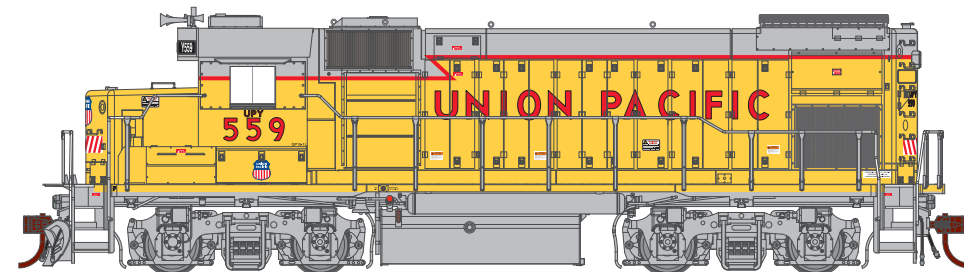

— G68035 No Sound	$189.98	— G68135 Sound	$289.98	GP15T CSX YN3 #1503
— G68036 No Sound	$189.98	— G68136 Sound	$289.98	GP15T CSX YN3 #1514
— G68037 No Sound	$189.98	— G68137 Sound	$289.98	GP15T CSX YN3 #1524