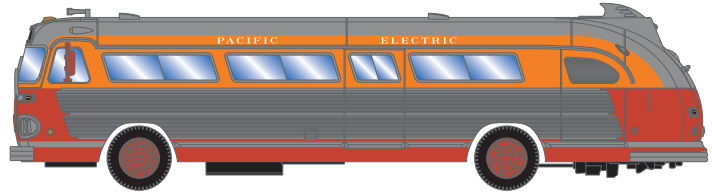

Teal and Cream

ATH17344 Teal & Cream

Pacific Electric*

ATH17345 Long Beach

Utah Parks

ATH17346 Zion

Band on Tour

ATH17347 Cat and the Copy Cats

Band on Tour

ATH17348 Voice of Choice

Bus For Sale

ATH17349 Bus For Sale

Fred Harvey Bus Line

ATH17350 Fred Harvey Bus Line

KEY FEATURES:

- Rubber Tires
- Windshield wipers
- Interior Detail
- Fully assembled and ready for your layout
- Razor sharp painting and printing

PROTOTYPE AND BACKGROUND INFO:

The intercity bus was utilized by many companies beyond the typical charter bus companies. Railroads too, utilized these buses for connectivity with passenger trains. As time went on, these long-lasting vehicles were sometimes bought and sold by private owners, either in "as-is" condition, or fully restored with chrome and metallic paint.