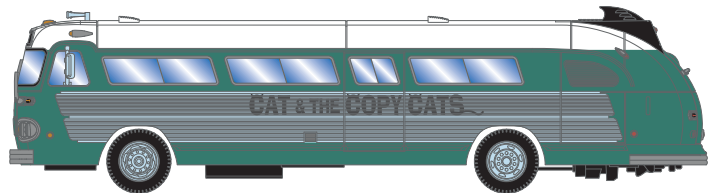

Teal and Cream

ATH17344 Teal & Cream

Pacific Electric*

ATH17345 Long Beach

Utah Parks

ATH17346 Zion

Band on Tour

ATH17347 Cat and the Copy Cats

Band on Tour

ATH17348 Voice of Choice

Bus For Sale

ATH17349 Bus For Sale

Fred Harvey Bus Line

ATH17350 Fred Harvey Bus Line

KEY FEATURES:

- Rubber Tires
- Windshield wipers
- Interior Detail
- Fully assembled and ready for your layout
- Razor sharp painting and printing

PROTOTYPE AND BACKGROUND INFO:

The intercity bus was utilized by many companies beyond the typical charter bus companies. Railroads too, utilized these buses for connectivity with passenger trains. As time went on, these long-lasting vehicles were sometimes bought and sold by private owners, either in "as-is" condition, or fully restored with chrome and metallic paint.