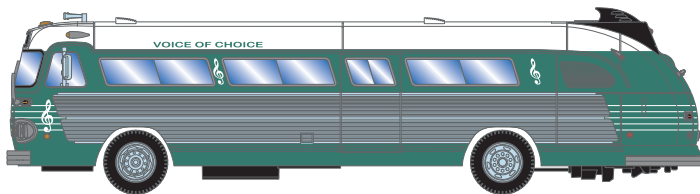

Teal and Cream

ATH17344 Teal & Cream

Pacific Electric*

ATH17345 Long Beach

Utah Parks

ATH17346 Zion

Band on Tour

ATH17347 Cat and the Copy Cats

Band on Tour

ATH17348 Voice of Choice

Bus For Sale

ATH17349 Bus For Sale

Fred Harvey Bus Line

ATH17350 Fred Harvey Bus Line

KEY FEATURES:

- Rubber Tires
- Windshield wipers
- Interior Detail
- Fully assembled and ready for your layout
- Razor sharp painting and printing

PROTOTYPE AND BACKGROUND INFO:

The intercity bus was utilized by many companies beyond the typical charter bus companies. Railroads too, utilized these buses for connectivity with passenger trains. As time went on, these long-lasting vehicles were sometimes bought and sold by private owners, either in "as-is" condition, or fully restored with chrome and metallic paint.