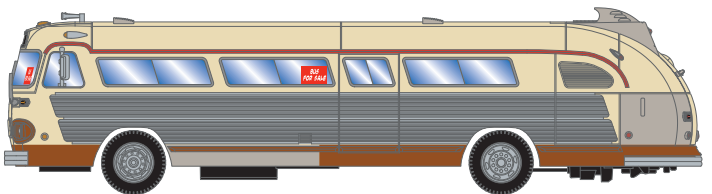

Teal and Cream

ATH17344 Teal & Cream

Pacific Electric*

ATH17345 Long Beach

Utah Parks

ATH17346 Zion

Band on Tour

ATH17347 Cat and the Copy Cats

Band on Tour

ATH17348 Voice of Choice

Bus For Sale

ATH17349 Bus For Sale

Fred Harvey Bus Line

ATH17350 Fred Harvey Bus Line

KEY FEATURES:

- Rubber Tires
- Windshield wipers
- Interior Detail
- Fully assembled and ready for your layout
- Razor sharp painting and printing