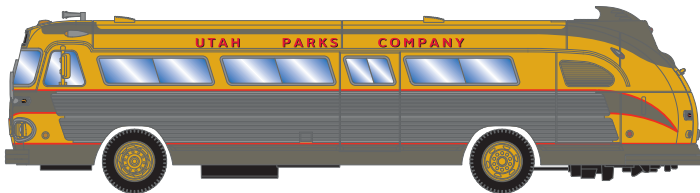

Teal and Cream

ATH17344 Teal & Cream

Pacific Electric*

ATH17345 Long Beach

Utah Parks

ATH17346 Zion

Band on Tour

ATH17347 Cat and the Copy Cats

Band on Tour

ATH17348 Voice of Choice

Bus For Sale

ATH17349 Bus For Sale

Fred Harvey Bus Line

ATH17350 Fred Harvey Bus Line

KEY FEATURES:

- Rubber Tires
- Windshield wipers
- Interior Detail
- Fully assembled and ready for your layout
- Razor sharp painting and printing

PROTOTYPE AND BACKGROUND INFO:

The intercity bus was utilized by many companies beyond the typical charter bus companies. Railroads too, utilized these buses for connectivity with passenger trains. As time went on, these long-lasting vehicles were sometimes bought and sold by private owners, either in "as-is" condition, or fully restored with chrome and metallic paint.