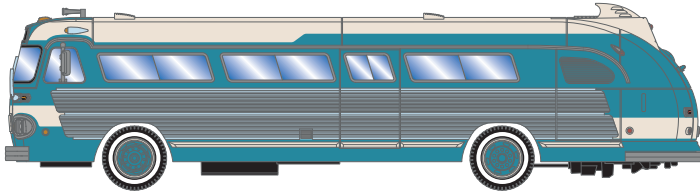

Teal and Cream

ATH17344 Teal & Cream

Pacific Electric*

ATH17345 Long Beach

Utah Parks

ATH17346 Zion

Band on Tour

ATH17347 Cat and the Copy Cats

Band on Tour

ATH17348 Voice of Choice

Bus For Sale

ATH17349 Bus For Sale

Fred Harvey Bus Line

ATH17350 Fred Harvey Bus Line

KEY FEATURES:

- Rubber Tires
- Windshield wipers
- Interior Detail
- Fully assembled and ready for your layout
- Razor sharp painting and printing

PROTOTYPE AND BACKGROUND INFO:

The intercity bus was utilized by many companies beyond the typical charter bus companies. Railroads too, utilized these buses for connectivity with passenger trains. As time went on, these long-lasting vehicles were sometimes bought and sold by private owners, either in "as-is" condition, or fully restored with chrome and metallic paint.