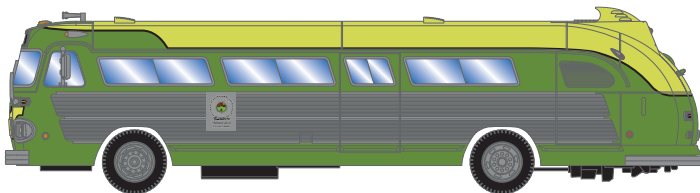

Band on Tour

ATH17348 Voice of Choice

Bus For Sale

ATH17349 Bus For Sale

Fred Harvey Bus Line

ATH17350 Fred Harvey Bus Line

KEY FEATURES:

- Rubber Tires
- Windshield wipers
- Interior Detail
- Fully assembled and ready for your layout
- Razor sharp painting and printing

PROTOTYPE AND BACKGROUND INFO:

The intercity bus was utilized by many companies beyond the typical charter bus companies. Railroads too, utilized these buses for connectivity with passenger trains. As time went on, these long-lasting vehicles were sometimes bought and sold by private owners, either in "as-is" condition, or fully restored with chrome and metallic paint.