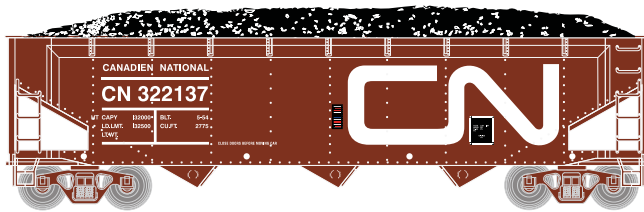

Canadian National

ATH70285
ATH70286
ATH70287

HO RTR 40' 3-Bay Offset Hopper w/Load, CN #322137
HO RTR 40' 3-Bay Offset Hopper w/Load, CN #1 (4-PACK)
HO RTR 40' 3-Bay Offset Hopper w/Load, CN #2 (4-PACK)