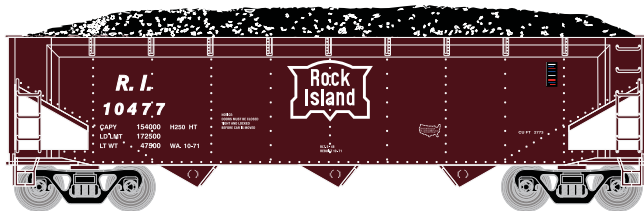

Rock Island

ATH70294
ATH70295
ATH70296

HO RTR 40' 3-Bay Offset Hopper w/Load, RI #10477
HO RTR 40' 3-Bay Offset Hopper w/Load, RI #1 (4-PACK)
HO RTR 40' 3-Bay Offset Hopper w/Load, RI #2 (4-PACK)