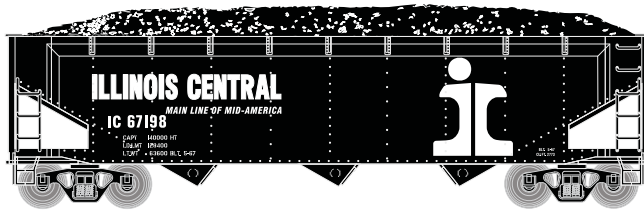

HO 40' 3-Bay Offset Hopper

Announced 10.28.16
Orders Due: 11.25.16

Illinois Central

ETA: September 2017

ATH70291
ATH70292
ATH70293

HO RTR 40' 3-Bay Offset Hopper w/Load, IC #67198
HO RTR 40' 3-Bay Offset Hopper w/Load, IC #1 (4-PACK)
HO RTR 40' 3-Bay Offset Hopper w/Load, IC #2 (4-PACK)