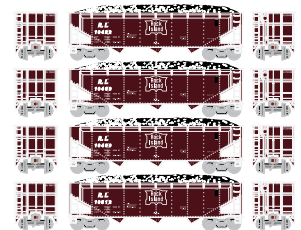

All Road Names

MODEL FEATURES:

- Wire and plastic handrails, stirrup steps, ladders and underbody details
- Factory applied ladders, stirrup steps, and wire grab
- Separately applied brake gear including brake wheel, air reservoir, and brake cylinder
- 70-ton trucks with 33" machined metal wheels with RP25 contours operate on all popular brands of track
- Fully assembled
- McHenry scale knuckle spring couplers
- Highly-detailed, injection molded body
- Painted and printed for realistic decoration
- Weighted for trouble-free operation
- Window packaging for easy viewing
- Interior plastic blister safely holds the model for convenient storage
- Minimum radius: 18"

$29.98 Individual SRP **$109.98** 4-Pack SRP

Visit Your Local Retailer | Visit www.athearn.com | Call 1.800.338.4639