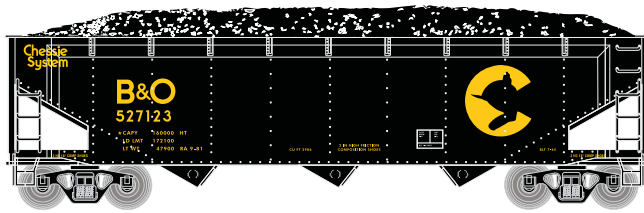

HO 40' 3-Bay Offset Hopper

Announced 10.28.16
Orders Due: 11.25.16

ETA: September 2017

Boston & Maine

Era:1957+

ATH70279
ATH70280
ATH70281

HO RTR 40' 3-Bay Offset Hopper w/Load, B&M #7094
HO RTR 40' 3-Bay Offset Hopper w/Load, B&M #1 (4-PACK)
HO RTR 40' 3-Bay Offset Hopper w/Load, B&M #2 (4-PACK)

Chessie System

Era:1981+

ATH70282
ATH70283
ATH70284

HO RTR 40' 3-Bay Offset Hopper w/Load, Chessie #527123
HO RTR 40' 3-Bay Offset Hopper w/Load, Chessie #1 (4-PACK)
HO RTR 40' 3-Bay Offset Hopper w/Load, Chessie #2 (4-PACK)