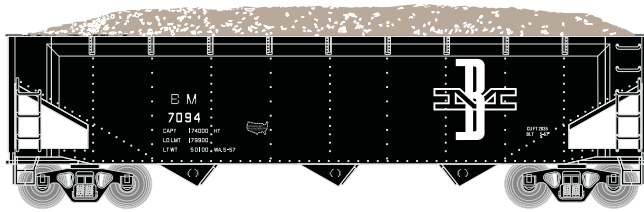

HO 40' 3-Bay Offset Hopper

Announced 10.28.16
Orders Due: 11.25.16

ETA: September 2017

Boston & Maine

Era:1957+

ATH70279
ATH70280
ATH70281

HO RTR 40' 3-Bay Offset Hopper w/Load, B&M #7094
HO RTR 40' 3-Bay Offset Hopper w/Load, B&M #1 (4-PACK)
HO RTR 40' 3-Bay Offset Hopper w/Load, B&M #2 (4-PACK)

Chessie System

Era:1981+

ATH70282
ATH70283
ATH70284

HO RTR 40' 3-Bay Offset Hopper w/Load, Chessie #527123
HO RTR 40' 3-Bay Offset Hopper w/Load, Chessie #1 (4-PACK)
HO RTR 40' 3-Bay Offset Hopper w/Load, Chessie #2 (4-PACK)