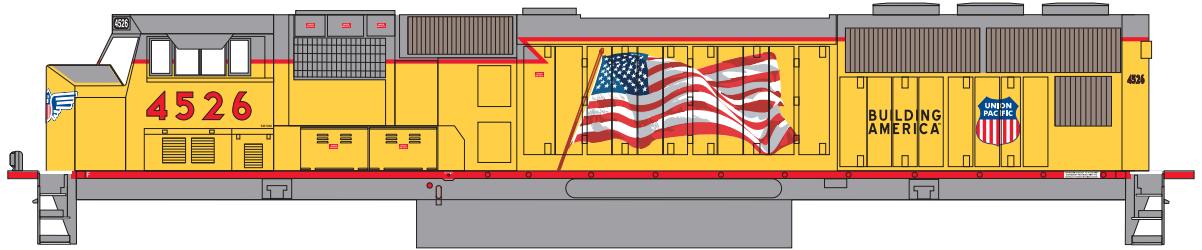

Announced: 3-24-09
Orders Due: 4-17-09
ETA: October 2009

SD70M / SD75M

- _____ G62200 SD70M Union Pacific #4526 \$149.98
- _____ G62201 SD70M Union Pacific #4527 \$149.98
- _____ G62202 SD70M Union Pacific #4528 \$149.98