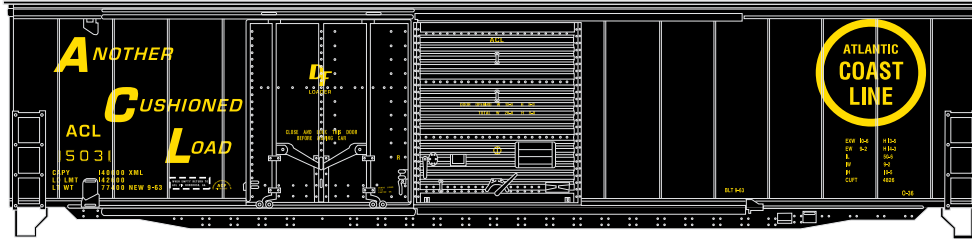

Announced: 10-19-10
Orders Due: 11-19-10
 ETA: April 2011

50' Combo Door Box Car

- ___ 89375 Atlantic Coast Line #15031 \$23.98
- ___ 89376 Atlantic Coast Line #15054 \$23.98
- ___ 89377 Atlantic Coast Line #15087 \$23.98