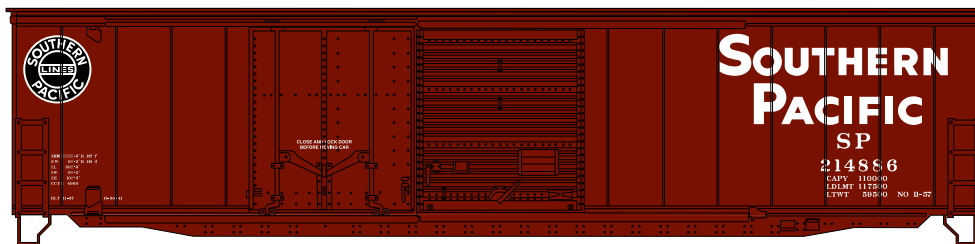

Announced: 10-19-10
Orders Due: 11-19-10
 ETA: April 2011

50' Combo Door Box Car

- ___ 89375 Atlantic Coast Line #15031 \$23.98
- ___ 89376 Atlantic Coast Line #15054 \$23.98
- ___ 89377 Atlantic Coast Line #15087 \$23.98

- ___ 89378 Santa Fe #49686 \$23.98
- ___ 89379 Santa Fe #49765 \$23.98
- ___ 89380 Santa Fe #49839 \$23.98

- ___ 89381 Great Northern Sky Blue #36431 \$23.98
- ___ 89382 Great Northern Sky Blue #36586 \$23.98
- ___ 89383 Great Northern Sky Blue #36654 \$23.98

- ___ 89384 Southern Pacific #214886 \$23.98*
- ___ 89385 Southern Pacific #215407 \$23.98*
- ___ 89386 Southern Pacific #215633 \$23.98*

Era: 1960s -1990s

- Fully assembled
- Razor-sharp printing and painting
- McHenry® scale knuckle spring couplers
- Perfect for small home layouts
- RP25 profile machined 33" metal wheel sets
- Weighted for optimum performance