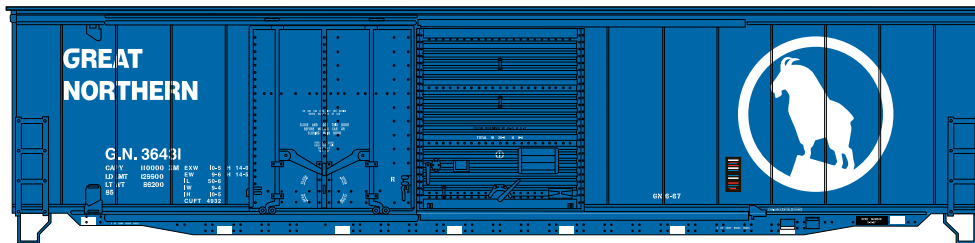

Announced: 10-19-10
Orders Due: 11-19-10
 ETA: April 2011

50' Combo Door Box Car

- ___ 89375 Atlantic Coast Line #15031 \$23.98
- ___ 89376 Atlantic Coast Line #15054 \$23.98
- ___ 89377 Atlantic Coast Line #15087 \$23.98

- ___ 89378 Santa Fe #49686 \$23.98
- ___ 89379 Santa Fe #49765 \$23.98
- ___ 89380 Santa Fe #49839 \$23.98

- ___ 89381 Great Northern Sky Blue #36431 \$23.98
- ___ 89382 Great Northern Sky Blue #36586 \$23.98
- ___ 89383 Great Northern Sky Blue #36654 \$23.98