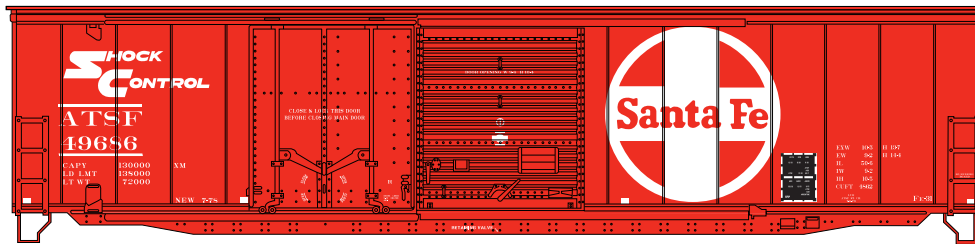

Announced: 10-19-10
Orders Due: 11-19-10
 ETA: April 2011

50' Combo Door Box Car

- ___ 89375 Atlantic Coast Line #15031 \$23.98
- ___ 89376 Atlantic Coast Line #15054 \$23.98
- ___ 89377 Atlantic Coast Line #15087 \$23.98