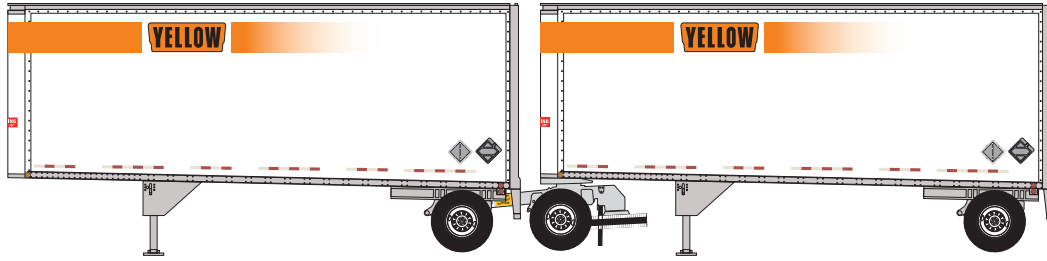

N 28' Trailers w/ Dolly

Announced: 10.24.14
Orders Due: 11.28.14

ETA: July 2015

Yellow

Era: 1960-1990

ATH10197

#122089 & #122114

Consolidated Freight