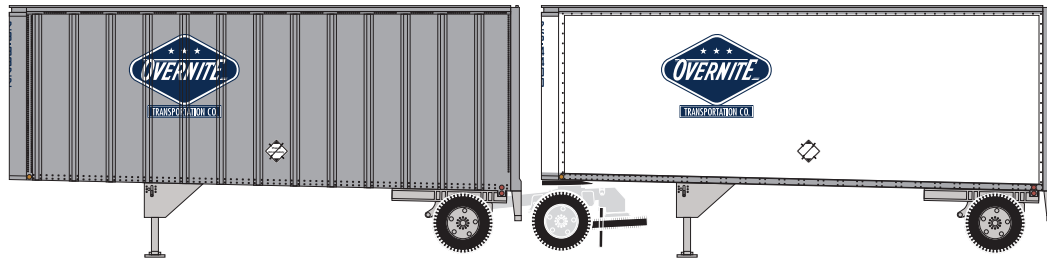

Overnite

ATH10823

28-3322 & #26-4400