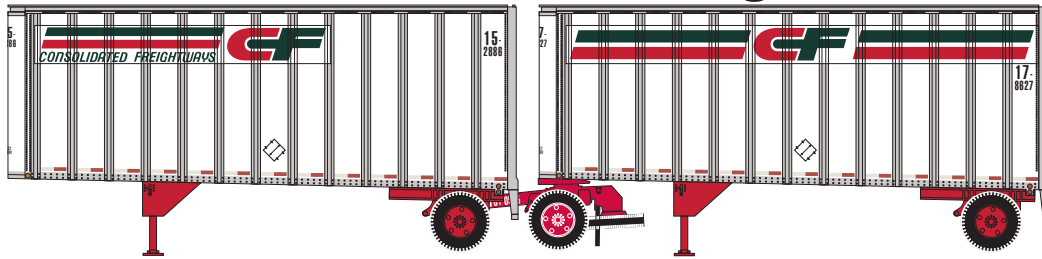

Consolidated Freight

ATH10820

#15-2888 & #17-8627