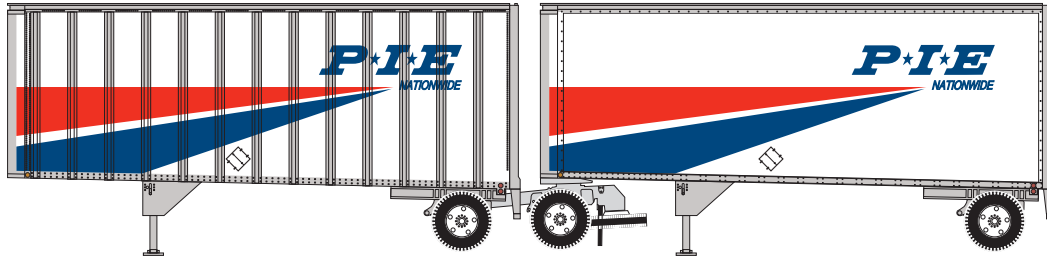

N 28' Trailers w/ Dolly

Announced: 10.24.14
Orders Due: 11.28.14

ETA: July 2015

PIE

Era: 1960-1990

ATH10828

99-2434 & #93-2759