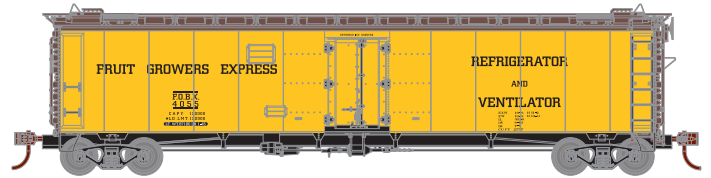

Wilson

ATH2374	N 50' Ice Bunker Reefer, WCLX #5077
ATH2375	N 50' Ice Bunker Reefer, WCLX #5081
ATH2376	N 50' Ice Bunker Reefer, WCLX #5102
ATH2377	N 50' Ice Bunker Reefer, FOBX #4055
ATH2378	N 50' Ice Bunker Reefer, FOBX #4097
ATH2379	N 50' Ice Bunker Reefer, FOBX #4123

Fruit Growers Express

Rath Packing Company