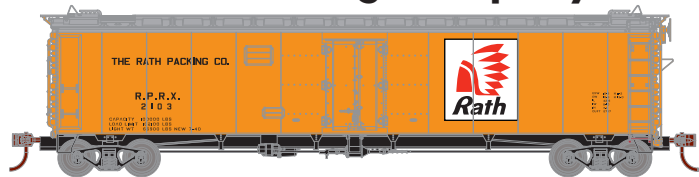

ATH2380	N 50' Ice Bunker Reefer, RPRX #2103
ATH2381	N 50' Ice Bunker Reefer, RPRX #2108
ATH2382	N 50' Ice Bunker Reefer, RPRX #2110
ATH2383	N 50' Ice Bunker Reefer, NP #94013
ATH2384	N 50' Ice Bunker Reefer, NP #94036
ATH2385	N 50' Ice Bunker Reefer, NP #94071

Northern Pacific

All Road Names

PROTOTYPE HISTORY:

Non-ATSF Models: These colorful cars are intended to capture the flavor of vintage 50' Ice Reefers. They are not intended to be prototypically accurate.

MODEL FEATURES:

- Fully assembled and ready for your layout
- Separate brake rigging
- Screw mounted trucks for accurate tracking
- 3-packs available with 3 different numbers (Santa Fe only)
- Santa Fe-style reversed ice hatches
- Weighted for optimum performance
- McHenry knuckle spring couplers installed
- Santa Fe versions are equipped with special designed trucks

$29.98 Individual SRP **$84.98** 3-Pack SRP

Visit Your Local Retailer | Visit www.athearn.com | Call 1.800.338.4639