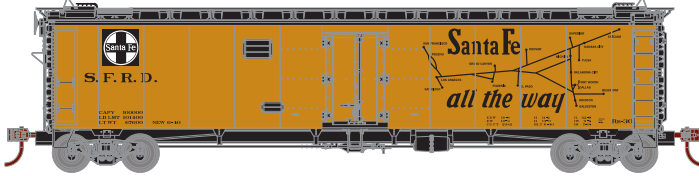

N 50' Ice Bunker Reefer

Announced 06.26.20
Orders Due: 07.31.20

ETA: June 2021

Santa Fe

- | | |
|---------|---|
| ATH2368 | N 50' Ice Bunker Reefer, SFRD "The Scout" #No Number |
| ATH2369 | N 50' Ice Bunker Reefer, SFRD "The Scout" #(3) |
| ATH2370 | N 50' Ice Bunker Reefer, SFRD "The Grand Canyon" #No Number |
| ATH2371 | N 50' Ice Bunker Reefer, SFRD "The Grand Canyon" #(3) |
| ATH2372 | N 50' Ice Bunker Reefer, SFRD Large Logo #No Number |
| ATH2373 | N 50' Ice Bunker Reefer, SFRD Large Logo #(3) |

MODEL FEATURES:

- Fully assembled and ready for your layout
- Separate brake rigging
- Screw mounted trucks for accurate tracking
- 3-packs available with 3 different numbers (Santa Fe only)
- Santa Fe-style reversed ice hatches
- Weighted for optimum performance
- McHenry knuckle spring couplers installed
- Santa Fe versions are equipped with special designed trucks