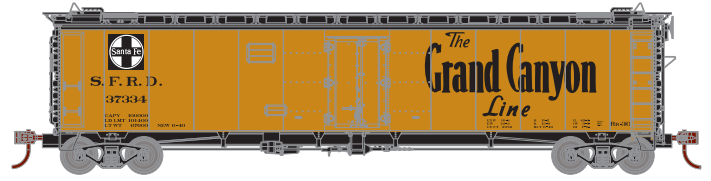

N 50' Ice Bunker Reefer

Announced 06.26.20
Orders Due: 07.31.20

ETA: June 2021

Santa Fe

- | | |
|---------|---|
| ATH2368 | N 50' Ice Bunker Reefer, SFRD "The Scout" #No Number |
| ATH2369 | N 50' Ice Bunker Reefer, SFRD "The Scout" #(3) |
| ATH2370 | N 50' Ice Bunker Reefer, SFRD "The Grand Canyon" #No Number |
| ATH2371 | N 50' Ice Bunker Reefer, SFRD "The Grand Canyon" #(3) |
| ATH2372 | N 50' Ice Bunker Reefer, SFRD Large Logo #No Number |
| ATH2373 | N 50' Ice Bunker Reefer, SFRD Large Logo #(3) |