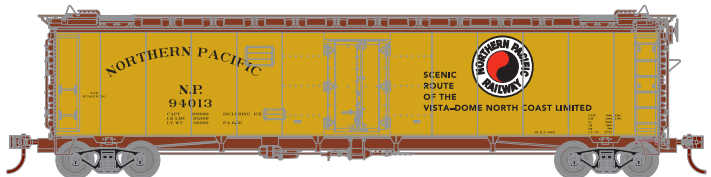

ATH2380	N 50' Ice Bunker Reefer, RPRX #2103
ATH2381	N 50' Ice Bunker Reefer, RPRX #2108
ATH2382	N 50' Ice Bunker Reefer, RPRX #2110
ATH2383	N 50' Ice Bunker Reefer, NP #94013
ATH2384	N 50' Ice Bunker Reefer, NP #94036
ATH2385	N 50' Ice Bunker Reefer, NP #94071

Northern Pacific

All Road Names

PROTOTYPE HISTORY:

Non-ATSF Models: These colorful cars are intended to capture the flavor of vintage 50' Ice Reefers. They are not intended to be prototypically accurate.

MODEL FEATURES:

- Fully assembled and ready for your layout
- Separate brake rigging
- Screw mounted trucks for accurate tracking
- 3-packs available with 3 different numbers (Santa Fe only)
- Santa Fe-style reversed ice hatches
- Weighted for optimum performance
- McHenry knuckle spring couplers installed
- Santa Fe versions are equipped with special designed trucks

$29.98 Individual SRP **$84.98** 3-Pack SRP

Visit Your Local Retailer | Visit www.athearn.com | Call 1.800.338.4639