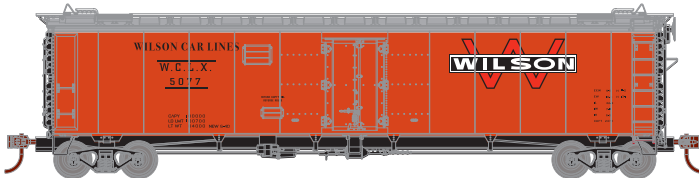

Wilson

ATH2374	N 50' Ice Bunker Reefer, WCLX #5077
ATH2375	N 50' Ice Bunker Reefer, WCLX #5081
ATH2376	N 50' Ice Bunker Reefer, WCLX #5102
ATH2377	N 50' Ice Bunker Reefer, FOBX #4055
ATH2378	N 50' Ice Bunker Reefer, FOBX #4097
ATH2379	N 50' Ice Bunker Reefer, FOBX #4123

Fruit Growers Express

Rath Packing Company